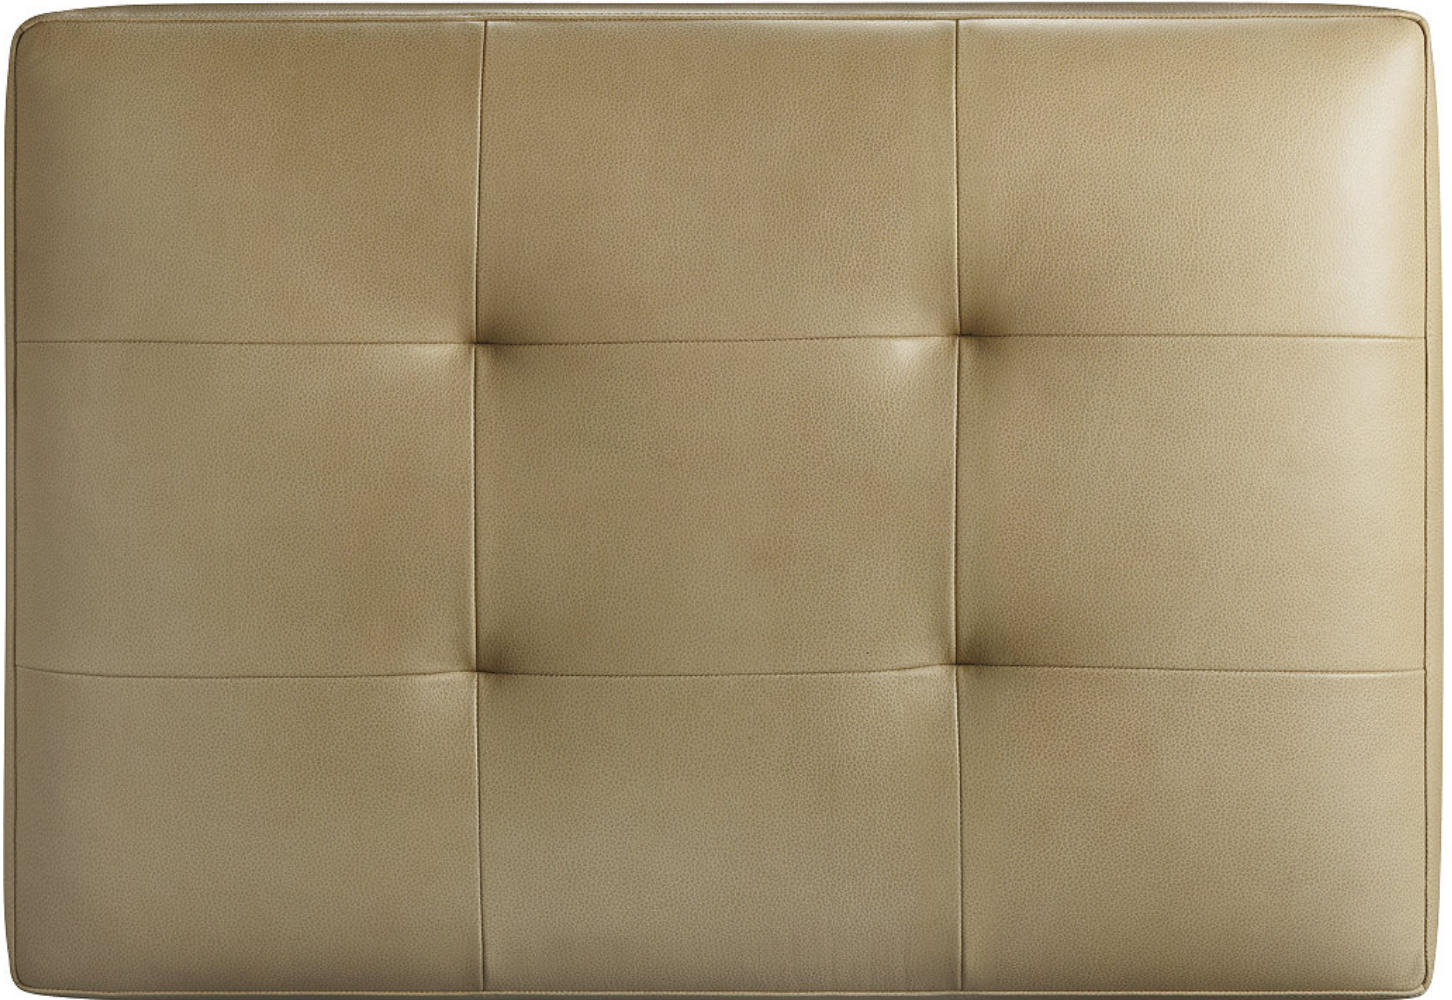

Baker[®]

AS SHOWN: L1195 LEATHER, MEDIUM BRASS FINISH

ARC BENCH 3617

THE BARBARA BARRY COLLECTION

OPTIONS & FEATURES

STANDARD FINISH: MEDIUM BRASS

BRASS BASE

W	D	H
30IN	20IN	16.5IN
76.2CM	50.8CM	41.9CM
	COM	COL
	2YD	34FT
	1.8M	3.2M