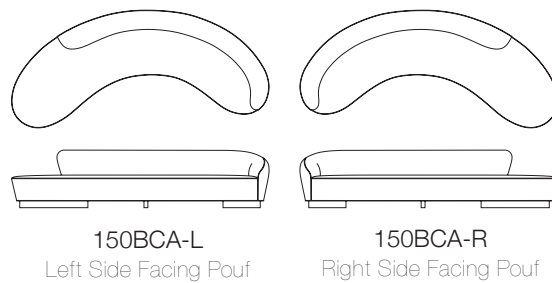

Freeform Curved Sofa with Arm

Model - 150BCA | Designed 1950

Model | 150BCA Freeform Curved Sofa with Arm

Species | Maple or Walnut

Finish | Natural or Ebony

C.O.M. | 15 yds

Specify Left or Right Facing Pouf

Width | 134 in 340 cm

Depth | 61 in 155 cm

Height | 30 in 76 cm

Seat Height | 17 in 43 cm

150BCA-L

Left Side Facing Pouf

150BCA-R

Right Side Facing Pouf