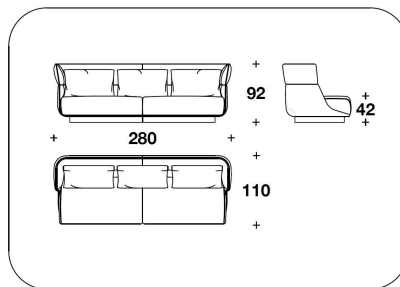

BENTLEY

CDB (D3)
DIVANO 3 POSTI / 3 SEATER SOFA
240x110x92H. – H.S.42cm
94 1/3x43 1/3x36 1/3H. – H.S.16 2/4"

CDB (D4)
DIVANO 4 POSTI / 4 SEATER SOFA
280x110x92H. – H.S.42cm
110 1/3x43 1/3x36 1/3H. – H.S.16 2/4"