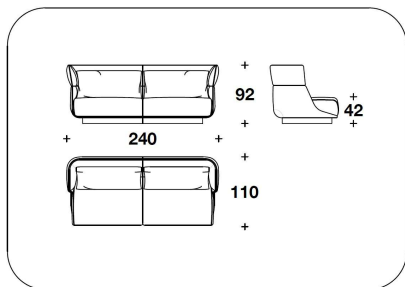

BENTLEY

CDB (D3)
DIVANO 3 POSTI / 3 SEATER SOFA
240x110x92H. – H.S.42cm
94 1/3x43 1/3x36 1/3H. – H.S.16 2/4"

CDB (D4)
DIVANO 4 POSTI / 4 SEATER SOFA
280x110x92H. – H.S.42cm
110 1/3x43 1/3x36 1/3H. – H.S.16 2/4"