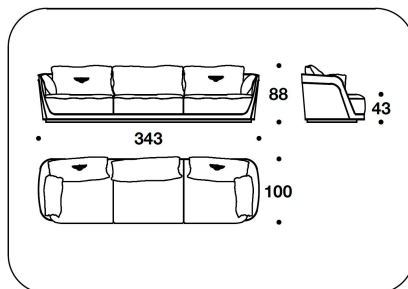

CNC (D4E)
EBONY MACASSAR : DIVANO 4 POSTI /
4 SEATER SOFA
343x100x88H. - H.S.43cm
135x39 1/3x34 2/3H. - H.S.17"