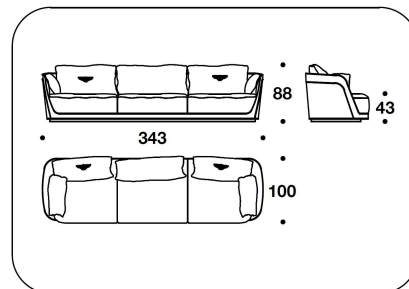

**BASE** -Wood lacquered or covered in leather

-Wood veneered Chestnut or Burr Walnut briar-root coordinated with the outer frame

**OPTIONAL** Outer frame covered in leather with diamond quilted

CNC (POL)  
POLTRONA / ARMCHAIR  
101x100x88H. - H.S.43cm  
39 2/3x39 1/3x34 2/3H. - H.S.17"

CNC (D3)  
DIVANO 3 POSTI / 3 SEATER SOFA  
233x100x88H. - H.S.43cm  
91 2/3x39 1/3x34 2/3H. - H.S.17"

CNC (D4)  
DIVANO 4 POSTI / 4 SEATER SOFA  
343x100x88H. - H.S.43cm  
135x39 1/3x34 2/3H. - H.S.17"