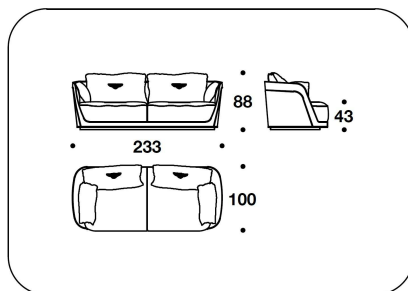

CNC (D3E)  
EBONY MACASSAR : DIVANO 3 POSTI /  
3 SEATER SOFA  
233x100x88H. - H.S.43cm  
91 2/3x39 1/3x34 2/3H. - H.S.17"

CNC (D4E)  
EBONY MACASSAR : DIVANO 4 POSTI /  
4 SEATER SOFA  
343x100x88H. - H.S.43cm  
135x39 1/3x34 2/3H. - H.S.17"

CNC (CLDE) - CNC (CLSE)  
EBONY MACASSAR : DORMEUSE DX O  
SX / RIGHT OR LEFT DORMEUSE  
203x100x88H. - H.S.43cm  
80x39 1/3x34 2/3H. - H.S.17"

**BENTLEY HOME**  
sofa & armchairs  
**RICHMOND**

**BENTLEY**

CNC (POLR)  
BURR WALNUT - CHESTNUT :  
POLTRONA / ARMCHAIR  
101x100x88H. - H.S.43cm  
39 2/3x39 1/3x34 2/3H. - H.S.17"

CNC (D3R)  
BURR WALNUT - CHESTNUT : DIVANO  
3 POSTI / 3 SEATER SOFA  
233x100x88H. - H.S.43cm  
91 2/3x39 1/3x34 2/3H. - H.S.17"