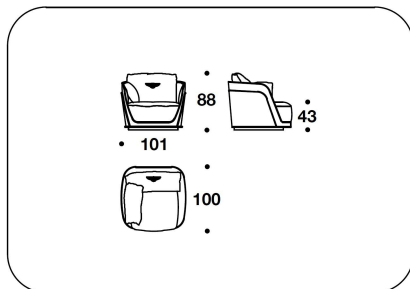

**BASE** -Wood lacquered or covered in leather

-Wood veneered Chestnut or Burr Walnut briar-root coordinated with the outer frame

**OPTIONAL** Outer frame covered in leather with diamond quilted

CNC (POL)  
POLTRONA / ARMCHAIR  
101x100x88H. - H.S.43cm  
39 2/3x39 1/3x34 2/3H. - H.S.17"

CNC (D3)  
DIVANO 3 POSTI / 3 SEATER SOFA  
233x100x88H. - H.S.43cm  
91 2/3x39 1/3x34 2/3H. - H.S.17"

CNC (D4)  
DIVANO 4 POSTI / 4 SEATER SOFA  
343x100x88H. - H.S.43cm  
135x39 1/3x34 2/3H. - H.S.17"