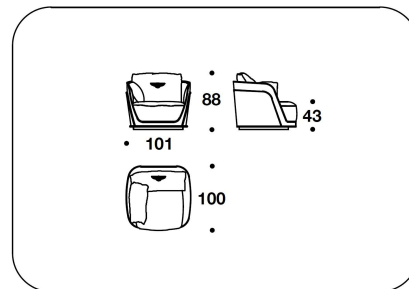

CNC (POLE)
EBONY MACASSAR : POLTRONA /
ARMCHAIR
101x100x88H. - H.S.43cm
39 2/3x39 1/3x34 2/3H. - H.S.17"