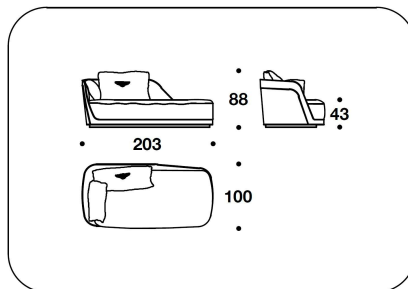

CNC (D3)  
DIVANO 3 POSTI / 3 SEATER SOFA  
233x100x88H. - H.S.43cm  
91 2/3x39 1/3x34 2/3H. - H.S.17"

CNC (D4)  
DIVANO 4 POSTI / 4 SEATER SOFA  
343x100x88H. - H.S.43cm  
135x39 1/3x34 2/3H. - H.S.17"

CNC (CLD) - CNC (CLS)  
DORMEUSE DX O SX / RIGHT OR LEFT  
DORMEUSE  
203x100x88H. - H.S.43cm  
80x39 1/3x34 2/3H. - H.S.17"

CNC (POLL)  
POLTRONA LACCATA / LACQUERED  
ARMCHAIR  
101x100x88H. - H.S.43cm  
39 2/3x39 1/3x34 2/3H. - H.S.17"

CNC (D3L)  
DIVANO 3 POSTI LACCATO / 3 SEATER  
LACQUERED SOFA  
233x100x88H. - H.S.43cm  
91 2/3x39 1/3x34 2/3H. - H.S.17"

CNC (D4L)  
DIVANO 4 POSTI LACCATO / 4 SEATER  
LACQUERED SOFA  
343x100x88H. - H.S.43cm  
135x39 1/3x34 2/3H. - H.S.17"