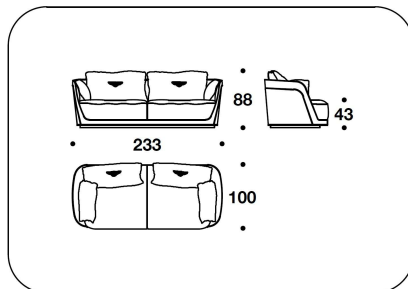

**BASE** -Wood lacquered or covered in leather

-Wood veneered Chestnut or Burr Walnut briar-root coordinated with the outer frame

**OPTIONAL** Outer frame covered in leather with diamond quilted

CNC (POL)  
POLTRONA / ARMCHAIR  
101x100x88H. - H.S.43cm  
39 2/3x39 1/3x34 2/3H. - H.S.17"

CNC (D3)  
DIVANO 3 POSTI / 3 SEATER SOFA  
233x100x88H. - H.S.43cm  
91 2/3x39 1/3x34 2/3H. - H.S.17"

CNC (D4)  
DIVANO 4 POSTI / 4 SEATER SOFA  
343x100x88H. - H.S.43cm  
135x39 1/3x34 2/3H. - H.S.17"