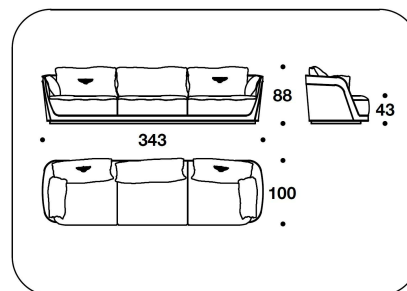

CNC (D3E)  
EBONY MACASSAR : DIVANO 3 POSTI /  
3 SEATER SOFA  
233x100x88H. - H.S.43cm  
91 2/3x39 1/3x34 2/3H. - H.S.17"

CNC (D4E)  
EBONY MACASSAR : DIVANO 4 POSTI /  
4 SEATER SOFA  
343x100x88H. - H.S.43cm  
135x39 1/3x34 2/3H. - H.S.17"

CNC (CLDE) - CNC (CLSE)  
EBONY MACASSAR : DORMEUSE DX O  
SX / RIGHT OR LEFT DORMEUSE  
203x100x88H. - H.S.43cm  
80x39 1/3x34 2/3H. - H.S.17"

**BENTLEY HOME**  
sofa & armchairs  
**RICHMOND**

**BENTLEY**

CNC (POLR)  
BURR WALNUT - CHESTNUT :  
POLTRONA / ARMCHAIR  
101x100x88H. - H.S.43cm  
39 2/3x39 1/3x34 2/3H. - H.S.17"

CNC (D3R)  
BURR WALNUT - CHESTNUT : DIVANO  
3 POSTI / 3 SEATER SOFA  
233x100x88H. - H.S.43cm  
91 2/3x39 1/3x34 2/3H. - H.S.17"