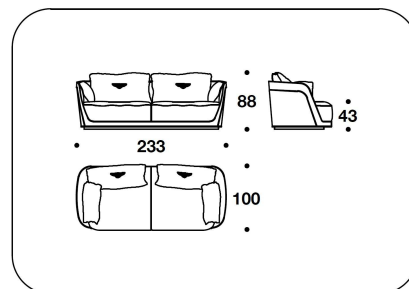

**BASE** -Wood lacquered or covered in leather

-Wood veneered Chestnut or Burr Walnut briar-root coordinated with the outer frame

**OPTIONAL** Outer frame covered in leather with diamond quilted

CNC (POL)  
POLTRONA / ARMCHAIR  
101x100x88H. - H.S.43cm  
39 2/3x39 1/3x34 2/3H. - H.S.17"

CNC (D3)  
DIVANO 3 POSTI / 3 SEATER SOFA  
233x100x88H. - H.S.43cm  
91 2/3x39 1/3x34 2/3H. - H.S.17"

CNC (D4)  
DIVANO 4 POSTI / 4 SEATER SOFA  
343x100x88H. - H.S.43cm  
135x39 1/3x34 2/3H. - H.S.17"

CNC (CLD) - CNC (CLS)  
DORMEUSE DX O SX / RIGHT OR LEFT  
DORMEUSE  
203x100x88H. - H.S.43cm  
80x39 1/3x34 2/3H. - H.S.17"

CNC (POLL)  
POLTRONA LACCATA / LACQUERED  
ARMCHAIR  
101x100x88H. - H.S.43cm  
39 2/3x39 1/3x34 2/3H. - H.S.17"