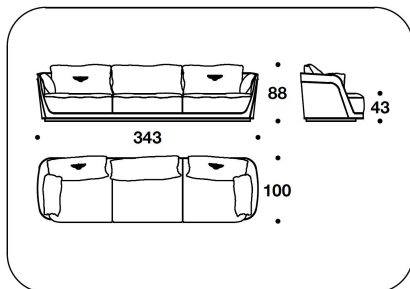

CNC (D4L)
DIVANO 4 POSTI LACCATO / 4 SEATER
LACQUERED SOFA
343x100x88H. - H.S.43cm
135x39 1/3x34 2/3H. - H.S.17"