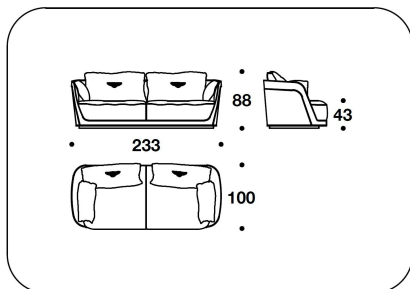

CNC (D3)  
DIVANO 3 POSTI / 3 SEATER SOFA  
233x100x88H. - H.S.43cm  
91 2/3x39 1/3x34 2/3H. - H.S.17"

CNC (D4)  
DIVANO 4 POSTI / 4 SEATER SOFA  
343x100x88H. - H.S.43cm  
135x39 1/3x34 2/3H. - H.S.17"

CNC (CLD) - CNC (CLS)  
DORMEUSE DX O SX / RIGHT OR LEFT  
DORMEUSE  
203x100x88H. - H.S.43cm  
80x39 1/3x34 2/3H. - H.S.17"

CNC (POLL)  
POLTRONA LACCATA / LACQUERED  
ARMCHAIR  
101x100x88H. - H.S.43cm  
39 2/3x39 1/3x34 2/3H. - H.S.17"

CNC (D3L)  
DIVANO 3 POSTI LACCATO / 3 SEATER  
LACQUERED SOFA  
233x100x88H. - H.S.43cm  
91 2/3x39 1/3x34 2/3H. - H.S.17"

CNC (D4L)  
DIVANO 4 POSTI LACCATO / 4 SEATER  
LACQUERED SOFA  
343x100x88H. - H.S.43cm  
135x39 1/3x34 2/3H. - H.S.17"

CNC (CLDL) - CNC (CLSL)  
DORMEUSE LACCATA DX O SX / RIGHT  
OR LEFT LACQUERED DORMEUSE  
203x100x88H. - H.S.43cm  
80x39 1/3x34 2/3H. - H.S.17"

CNC (POLE)  
EBONY MACASSAR : POLTRONA /  
ARMCHAIR  
101x100x88H. - H.S.43cm  
39 2/3x39 1/3x34 2/3H. - H.S.17"