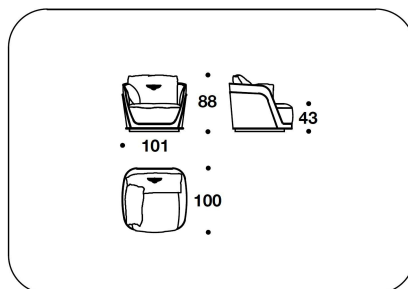

CNC (POLL)
POLTRONA LACCATA / LACQUERED
ARMCHAIR
101x100x88H. - H.S.43cm
39 2/3x39 1/3x34 2/3H. - H.S.17"