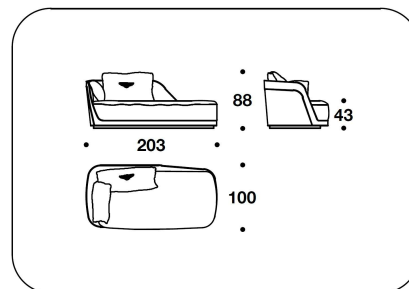

CNC (CLDE) - CNC (CLSE)
EBONY MACASSAR : DORMEUSE DX O
SX / RIGHT OR LEFT DORMEUSE
203x100x88H. - H.S.43cm
80x39 1/3x34 2/3H. - H.S.17"