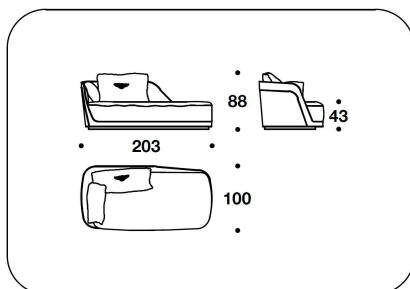

**BASE** -Wood lacquered or covered in leather

-Wood veneered Chestnut or Burr Walnut briar-root coordinated with the outer frame

**OPTIONAL** Outer frame covered in leather with diamond quilted

CNC (POL)  
POLTRONA / ARMCHAIR  
101x100x88H. - H.S.43cm  
39 2/3x39 1/3x34 2/3H. - H.S.17"

CNC (D3)  
DIVANO 3 POSTI / 3 SEATER SOFA  
233x100x88H. - H.S.43cm  
91 2/3x39 1/3x34 2/3H. - H.S.17"

CNC (D4)  
DIVANO 4 POSTI / 4 SEATER SOFA  
343x100x88H. - H.S.43cm  
135x39 1/3x34 2/3H. - H.S.17"