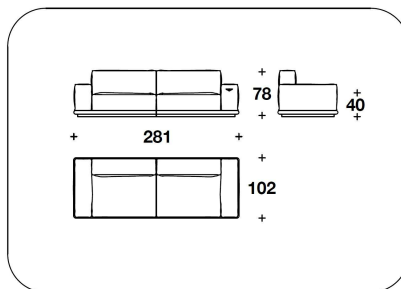

**BENTLEY**

ERN (D2)  
DIVANO 2 POSTI / 2 SEATER SOFA  
241x102x78H. - H.S.40cm  
95x40x30 2/3H. - H.S.15 3/4"

ERN (D3)  
DIVANO 3 POSTI / 3 SEATER SOFA  
281x102x78H. - H.S.40cm  
110 2/3x40x30 2/3H. - H.S.15 3/4"

ERN (D4)  
DIVANO 4 POSTI / 4 SEATER SOFA  
321x102x78H. - H.S.40cm  
126 1/3x40x30 2/3H. - H.S.15 3/4"

ERN/CUS2 - ERN/CUS1  
OPTIONAL : CUSCINO / CUSHION  
40x60 - 50x50cm  
15 3/4x23 2/3 - 19 3/4x19 3/4"