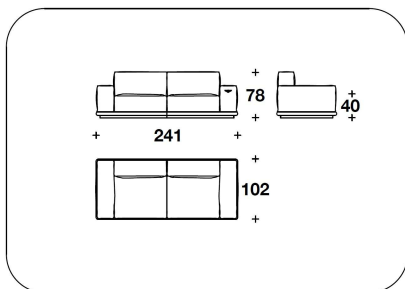

**BENTLEY**

ERN (D2)  
DIVANO 2 POSTI / 2 SEATER SOFA  
241x102x78H. - H.S.40cm  
95x40x30 2/3H. - H.S.15 3/4"

ERN (D3)  
DIVANO 3 POSTI / 3 SEATER SOFA  
281x102x78H. - H.S.40cm  
110 2/3x40x30 2/3H. - H.S.15 3/4"

ERN (D4)  
DIVANO 4 POSTI / 4 SEATER SOFA  
321x102x78H. - H.S.40cm  
126 1/3x40x30 2/3H. - H.S.15 3/4"

ERN/CUS2 - ERN/CUS1  
OPTIONAL : CUSCINO / CUSHION  
40x60 - 50x50cm  
15 3/4x23 2/3 - 19 3/4x19 3/4"