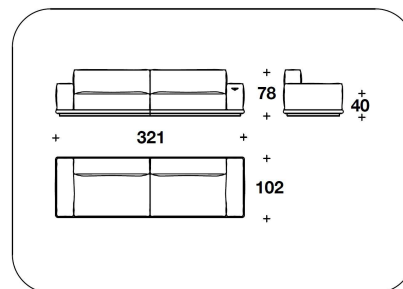

**BENTLEY**

ERN (D2)  
DIVANO 2 POSTI / 2 SEATER SOFA  
241x102x78H. - H.S.40cm  
95x40x30 2/3H. - H.S.15 3/4"

ERN (D3)  
DIVANO 3 POSTI / 3 SEATER SOFA  
281x102x78H. - H.S.40cm  
110 2/3x40x30 2/3H. - H.S.15 3/4"

ERN (D4)  
DIVANO 4 POSTI / 4 SEATER SOFA  
321x102x78H. - H.S.40cm  
126 1/3x40x30 2/3H. - H.S.15 3/4"

ERN/CUS2 - ERN/CUS1  
OPTIONAL : CUSCINO / CUSHION  
40x60 - 50x50cm  
15 3/4x23 2/3 - 19 3/4x19 3/4"