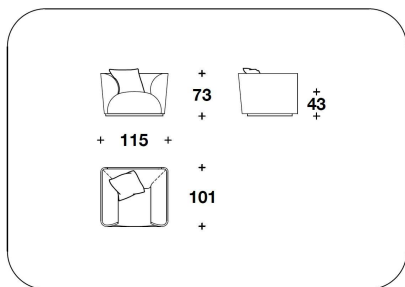

BENTLEY HOME
sofa & armchairs
WINSTON

BENTLEY

MRB (POLR)
CHESTNUT - BURR WALNUT :
POLTRONA / ARMCHAIR
115x101x73H. - H.S.43cm
45 1/3x39 2/3x28 2/3H. - H.S.17"