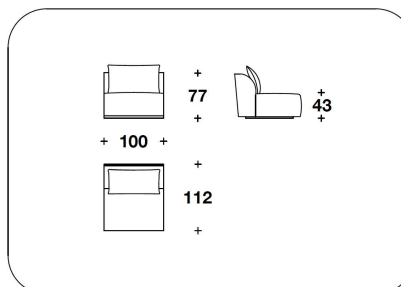

MRB (E1CNE)
(EBONY MACASSAR)* : ELEMENTO
CENTRALE / CENTRAL ELEMENT
100x112x77H. - H.S.43cm
39 1/3x44x30 1/3H. - H.S.17"