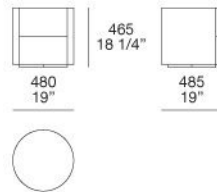

ONDA

R&D POLIFORM (2014)

CDON3