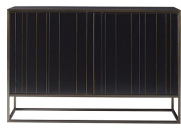

# MILLING ROAD

AS SHOWN: WHITE BRUSHED LACQUER WITH SMOOTH GRAY POWDER COAT

## TOWER CHEST MR4507

---

#### OPTIONS & FEATURES

AVAILABLE SPRING 2018

HARDWOOD SOLIDS AND VENEERS

STANDARD FINISHES: WHITE BRUSHED LACQUER  
WITH SMOOTH GRAY POWDER COAT, BLACK  
BRUSHED LACQUER WITH ANTIQUE BRASS

W	D	H
52IN	19IN	34IN
132.1CM	48.3CM	86.4CM