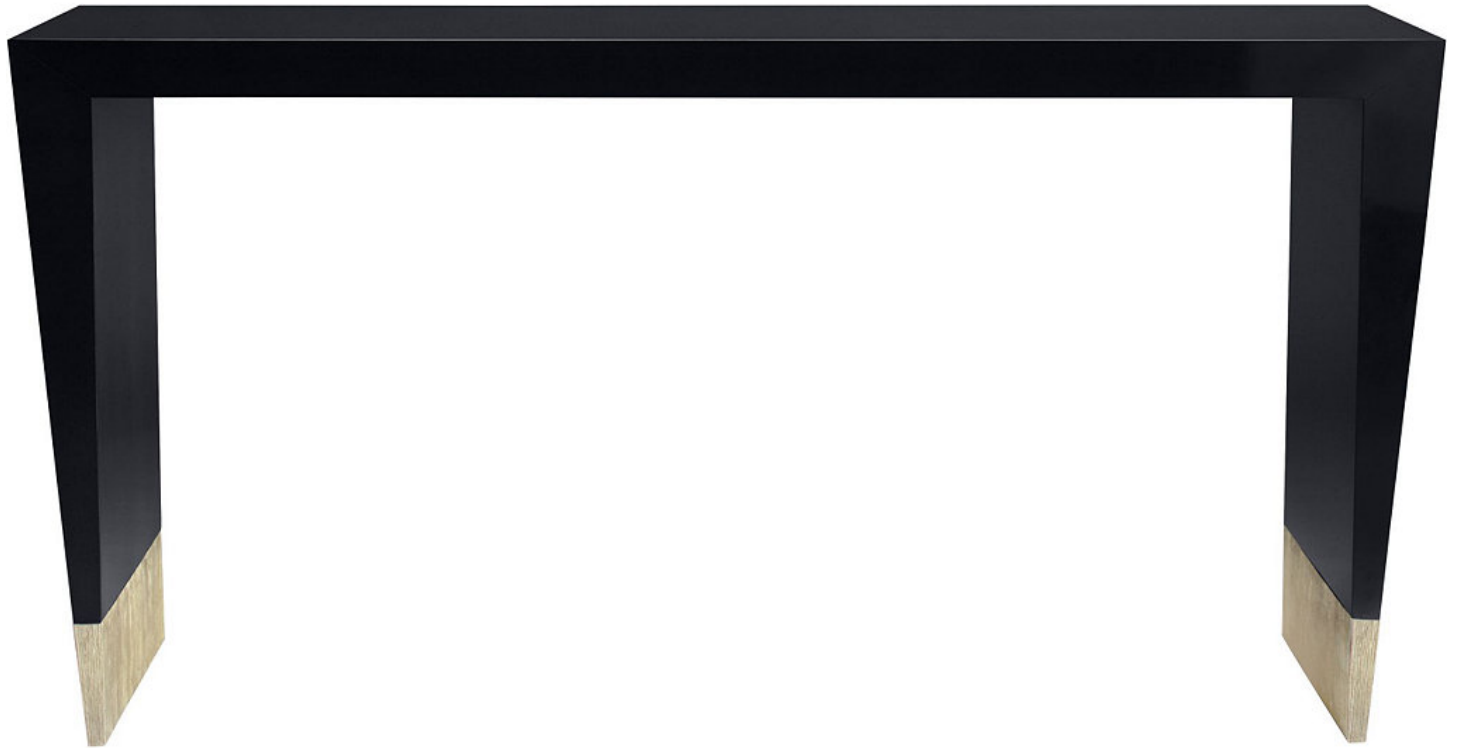

*Baker*

## RHAPSODY CONSOLE 3864

---

#### OPTIONS & FEATURES

STANDARD FINISHES: EBONIZED, LUXE,  
NOCTURNE

HARDWARE FINISHES: WHITE GOLD, FONDERIE

CHERRY SOLIDS AND VENEERS  
HARDWARE - BRASS

W	D	H
67IN	15IN	33.5IN
170.2CM	38.1CM	85.1CM