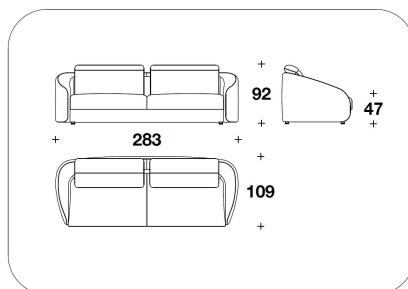

**FRAME** Wood padded with Polyurethane and Fiberfill

**SEAT** Wood with interwoven elastic bands, padded with Polyurethane and Fiberfill

**SEAT/BACK CUSHION** Polyurethane and mixed feather

**COVER** Not removable fabric or leather cover (printed leather not included)

**FEET** Polished steel

**OPTIONAL 1** Outer frame cover with diamond quilted

**OPTIONAL 2** Headrest cushions cover for sofa with diamond quilted

SHW (POL)  
POLTRONA / ARMCHAIR  
93x96x74H. - H.S.47cm  
36 2/3x37 2/3x29H. - H.S.18 2/4"

SHW (D4)  
DIVANO 4 POSTI / 4 SEATER SOFA  
283x109x92H. - H.S.47cm  
111 1/3x43x36 1/3H. - H.S.18 2/4"

**Note**