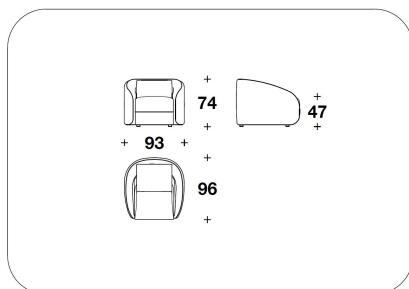

**FEET** Polished steel

**OPTIONAL 1** Outer frame cover with diamond quilted

**OPTIONAL 2** Headrest cushions cover for sofa with diamond quilted

SHW (POL)  
POLTRONA / ARMCHAIR  
93x96x74H. - H.S.47cm  
36 2/3x37 2/3x29H. - H.S.18 2/4"

SHW (D4)  
DIVANO 4 POSTI / 4 SEATER SOFA  
283x109x92H. - H.S.47cm  
111 1/3x43x36 1/3H. - H.S.18 2/4"

**Note**