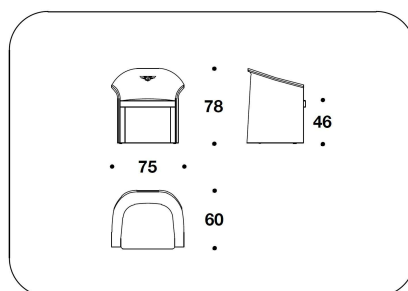

**PIEDI** Ruote piroettanti posteriori e monodirezionali anteriori

**OPTIONAL** Ricamo logo sullo schienale

**FRAME** Curved wood padded with Polyurethane

**SEAT** Wood padded with Polyurethane and Fiberfill; interwoven elastic bands

**COVER** Not removable leather (printed leather not included)

**FEET** Back castors, front mono-direction castors

**OPTIONAL** Logo embroidery on the back

POB (1)  
POLTRONA / ARMCHAIR  
62x55x80H. - H.S.46cm  
24 1/3x21 2/3x31 1/3H. - H.S.18"

POB (1B)  
POLTRONA BIG / BIG ARMCHAIR  
75x60x78H. - H.S.46cm  
29 2/3x23 2/3x30 2/3H. - H.S.18"

**Note**