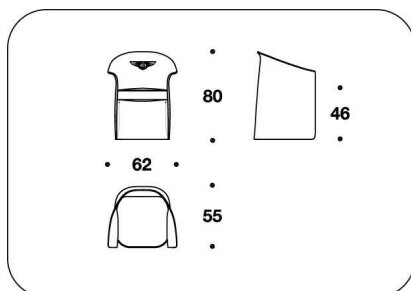

**PIEDI** Ruote piroettanti posteriori e monodirezionali anteriori

**OPTIONAL** Ricamo logo sullo schienale

**FRAME** Curved wood padded with Polyurethane

**SEAT** Wood padded with Polyurethane and Fiberfill; interwoven elastic bands

**COVER** Not removable leather (printed leather not included)

**FEET** Back castors, front mono-direction castors

**OPTIONAL** Logo embroidery on the back

POB (1)  
POLTRONA / ARMCHAIR  
62x55x80H. - H.S.46cm  
24 1/3x21 2/3x31 1/3H. - H.S.18"

POB (1B)  
POLTRONA BIG / BIG ARMCHAIR  
75x60x78H. - H.S.46cm  
29 2/3x23 2/3x30 2/3H. - H.S.18"

**Note**