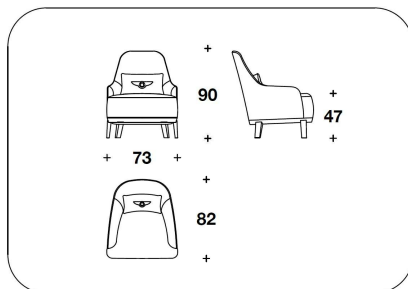

COVER Not removable fabric or leather (printed leather not included)

OPTIONAL 1 Outer side frame diamond quilted (velvet not included)

OPTIONAL 2 Wooden legs veneered briar-root Burr Walnut, Chestnut, glossy brushed finishing

BENTLEY HOME
sofa & armchairs
ROSEBERRY

BENTLEY

POB (11E)
POLTRONA / ARMCHAIR
73x82x90H. - H.S.47cm
28 2/3x32 1/3x35 1/3H. - H.S.18 2/4"

POB (11)
POLTRONA / ARMCHAIR
73x82x90H. - H.S.47cm
28 2/3x32 1/3x35 1/3H. - H.S.18 2/4"