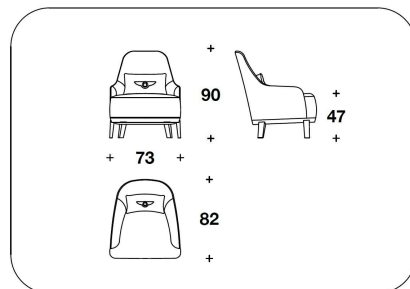

COVER Not removable fabric or leather (printed leather not included)

OPTIONAL 1 Outer side frame diamond quilted (velvet not included)

OPTIONAL 2 Wooden legs veneered briar-root Burr Walnut, Chestnut, glossy brushed finishing

BENTLEY HOME
sofa & armchairs
ROSEBERRY

BENTLEY

POB (11E)
POLTRONA / ARMCHAIR
73x82x90H. - H.S.47cm
28 2/3x32 1/3x35 1/3H. - H.S.18 2/4"

POB (11)
POLTRONA / ARMCHAIR
73x82x90H. - H.S.47cm
28 2/3x32 1/3x35 1/3H. - H.S.18 2/4"