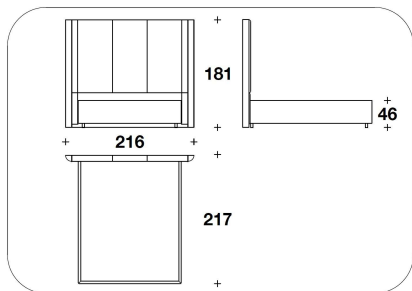

**BASE OPTIONAL** Steel base with gun-metal grey, brushed bronze, Bronze Shadow finishing

**ADC (LE1)**  
 LETTO PER MATERASSO CON  
 FIANCHI RIVESTITI / BED FOR  
 MATTRESS COVERED LATERAL SIDES  
 165x200 - 216x217x181H. - H.B.46cm  
 65x78 2/3 - 85x85 1/3x71 1/3H. - H.B.18"

**ADC (QUSA)**  
 QUEEN USA : LETTO PER MATERASSO  
 CON FIANCHI RIVESTITI / BED FOR  
 MATTRESS COVERED LATERAL SIDES  
 152x205 - 203x222x181H. - H.B.46cm  
 60x80 2/3 - 80x87 1/3x71 1/3H. - H.B.18"