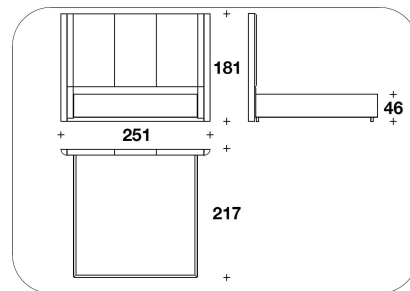

**BASE OPTIONAL** Steel base with gun-metal grey, brushed bronze, Bronze Shadow finishing

**ADC (LE1)**  
 LETTO PER MATERASSO CON  
 FIANCHI RIVESTITI / BED FOR  
 MATTRESS COVERED LATERAL SIDES  
 165x200 - 216x217x181H. - H.B.46cm  
 65x78 2/3 - 85x85 1/3x71 1/3H. - H.B.18"

**ADC (LE2)**  
 LETTO PER MATERASSO CON  
 FIANCHI RIVESTITI / BED FOR  
 MATTRESS WITH COVERED LATERAL  
 SIDES  
 185x200 - 236x217x181H. - H.B.46cm  
 73x78 2/3 - 93x85 1/3x71 1/3H. - H.B.18"

**ADC (LE7)**  
 LETTO PER MATERASSO CON  
 FIANCHI RIVESTITI / BED FOR  
 MATTRESS WITH COVERED LATERAL  
 SIDES  
 200x200 - 251x217x181H. - H.B.46cm  
 78 2/3x78 2/3 - 98 2/3x85 1/3x71 1/3H. -  
 H.B.18"

**ADC (QUSA)**  
 QUEEN USA : LETTO PER MATERASSO  
 CON FIANCHI RIVESTITI / BED FOR  
 MATTRESS COVERED LATERAL SIDES  
 152x205 - 203x222x181H. - H.B.46cm  
 60x80 2/3 - 80x87 1/3x71 1/3H. - H.B.18"

**ADC (KUSA)**  
 KING USA : LETTO PER MATERASSO  
 CON FIANCHI RIVESTITI / BED FOR  
 MATTRESS WITH COVERED LATERAL  
 SIDES  
 195x205 - 246x222x181H. - H.B.46cm  
 76 2/3x80 2/3 - 97x87 1/3x71 1/3H. -  
 H.B.18"