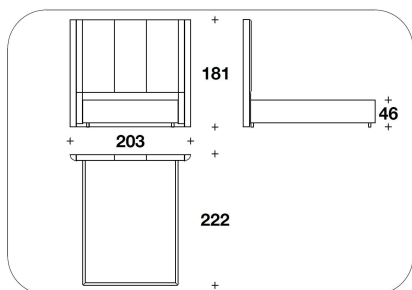

**BASE OPTIONAL** Steel base with gun-metal grey, brushed bronze, Bronze Shadow finishing

**ADC (LE1)**  
 LETTO PER MATERASSO CON  
 FIANCHI RIVESTITI / BED FOR  
 MATTRESS COVERED LATERAL SIDES  
 165x200 - 216x217x181H. - H.B.46cm  
 65x78 2/3 - 85x85 1/3x71 1/3H. - H.B.18"

**ADC (LE2)**  
 LETTO PER MATERASSO CON  
 FIANCHI RIVESTITI / BED FOR  
 MATTRESS WITH COVERED LATERAL  
 SIDES  
 185x200 - 236x217x181H. - H.B.46cm  
 73x78 2/3 - 93x85 1/3x71 1/3H. - H.B.18"

**ADC (LE7)**  
 LETTO PER MATERASSO CON  
 FIANCHI RIVESTITI / BED FOR  
 MATTRESS WITH COVERED LATERAL  
 SIDES  
 200x200 - 251x217x181H. - H.B.46cm  
 78 2/3x78 2/3 - 98 2/3x85 1/3x71 1/3H. -  
 H.B.18"

**ADC (QUSA)**  
 QUEEN USA : LETTO PER MATERASSO  
 CON FIANCHI RIVESTITI / BED FOR  
 MATTRESS COVERED LATERAL SIDES  
 152x205 - 203x222x181H. - H.B.46cm  
 60x80 2/3 - 80x87 1/3x71 1/3H. - H.B.18"

**ADC (KUSA)**  
 KING USA : LETTO PER MATERASSO  
 CON FIANCHI RIVESTITI / BED FOR  
 MATTRESS WITH COVERED LATERAL  
 SIDES  
 195x205 - 246x222x181H. - H.B.46cm  
 76 2/3x80 2/3 - 97x87 1/3x71 1/3H. -  
 H.B.18"