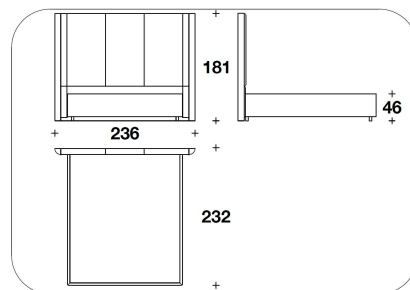

**BASE OPTIONAL** Steel base with gun-metal grey, brushed bronze, Bronze Shadow finishing

**ADC (LE1)**  
 LETTO PER MATERASSO CON  
 FIANCHI RIVESTITI / BED FOR  
 MATTRESS COVERED LATERAL SIDES  
 165x200 - 216x217x181H. - H.B.46cm  
 65x78 2/3 - 85x85 1/3x71 1/3H. - H.B.18"

**ADC (LE2)**  
 LETTO PER MATERASSO CON  
 FIANCHI RIVESTITI / BED FOR  
 MATTRESS WITH COVERED LATERAL  
 SIDES  
 185x200 - 236x217x181H. - H.B.46cm  
 73x78 2/3 - 93x85 1/3x71 1/3H. - H.B.18"

**ADC (LE7)**  
 LETTO PER MATERASSO CON  
 FIANCHI RIVESTITI / BED FOR  
 MATTRESS WITH COVERED LATERAL  
 SIDES  
 200x200 - 251x217x181H. - H.B.46cm  
 78 2/3x78 2/3 - 98 2/3x85 1/3x71 1/3H. -  
 H.B.18"

**ADC (QUSA)**  
 QUEEN USA : LETTO PER MATERASSO  
 CON FIANCHI RIVESTITI / BED FOR  
 MATTRESS COVERED LATERAL SIDES  
 152x205 - 203x222x181H. - H.B.46cm  
 60x80 2/3 - 80x87 1/3x71 1/3H. - H.B.18"

**ADC (KUSA)**  
 KING USA : LETTO PER MATERASSO  
 CON FIANCHI RIVESTITI / BED FOR  
 MATTRESS WITH COVERED LATERAL  
 SIDES  
 195x205 - 246x222x181H. - H.B.46cm  
 76 2/3x80 2/3 - 97x87 1/3x71 1/3H. -  
 H.B.18"