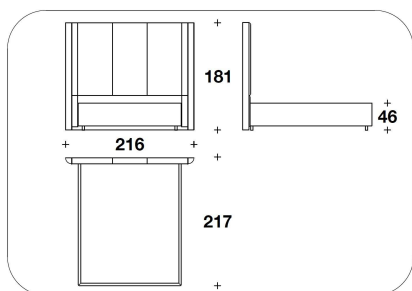

ADC (ELE1) - ADC (LLE1)
LETTO PER MATERASSO / BED FOR
MATTRESS
165x200 - 216x217x181H. - H.B.46cm
65x78 2/3 - 85x85 1/3x71 1/3H. - H.B.18"