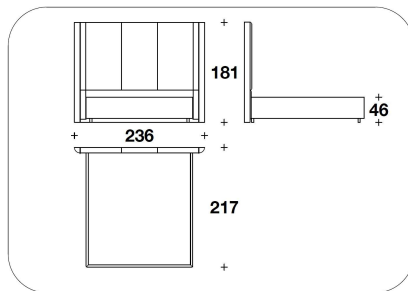

**BASE OPTIONAL** Steel base with gun-metal grey, brushed bronze, Bronze Shadow finishing

**ADC (LE1)**  
 LETTO PER MATERASSO CON  
 FIANCHI RIVESTITI / BED FOR  
 MATTRESS COVERED LATERAL SIDES  
 165x200 - 216x217x181H. - H.B.46cm  
 65x78 2/3 - 85x85 1/3x71 1/3H. - H.B.18"

**ADC (LE2)**  
 LETTO PER MATERASSO CON  
 FIANCHI RIVESTITI / BED FOR  
 MATTRESS WITH COVERED LATERAL  
 SIDES  
 185x200 - 236x217x181H. - H.B.46cm  
 73x78 2/3 - 93x85 1/3x71 1/3H. - H.B.18"

**ADC (LE7)**  
 LETTO PER MATERASSO CON  
 FIANCHI RIVESTITI / BED FOR  
 MATTRESS WITH COVERED LATERAL  
 SIDES  
 200x200 - 251x217x181H. - H.B.46cm  
 78 2/3x78 2/3 - 98 2/3x85 1/3x71 1/3H. -  
 H.B.18"

**ADC (QUSA)**  
 QUEEN USA : LETTO PER MATERASSO  
 CON FIANCHI RIVESTITI / BED FOR  
 MATTRESS COVERED LATERAL SIDES  
 152x205 - 203x222x181H. - H.B.46cm  
 60x80 2/3 - 80x87 1/3x71 1/3H. - H.B.18"