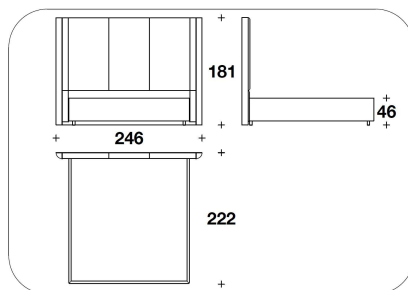

**BASE OPTIONAL** Steel base with gun-metal grey, brushed bronze, Bronze Shadow finishing

**ADC (LE1)**  
 LETTO PER MATERASSO CON  
 FIANCHI RIVESTITI / BED FOR  
 MATTRESS COVERED LATERAL SIDES  
 165x200 - 216x217x181H. - H.B.46cm  
 65x78 2/3 - 85x85 1/3x71 1/3H. - H.B.18"

**ADC (LE2)**  
 LETTO PER MATERASSO CON  
 FIANCHI RIVESTITI / BED FOR  
 MATTRESS WITH COVERED LATERAL  
 SIDES  
 185x200 - 236x217x181H. - H.B.46cm  
 73x78 2/3 - 93x85 1/3x71 1/3H. - H.B.18"

**ADC (LE7)**  
 LETTO PER MATERASSO CON  
 FIANCHI RIVESTITI / BED FOR  
 MATTRESS WITH COVERED LATERAL  
 SIDES  
 200x200 - 251x217x181H. - H.B.46cm  
 78 2/3x78 2/3 - 98 2/3x85 1/3x71 1/3H. -  
 H.B.18"

**ADC (QUSA)**  
 QUEEN USA : LETTO PER MATERASSO  
 CON FIANCHI RIVESTITI / BED FOR  
 MATTRESS COVERED LATERAL SIDES  
 152x205 - 203x222x181H. - H.B.46cm  
 60x80 2/3 - 80x87 1/3x71 1/3H. - H.B.18"

**ADC (KUSA)**  
 KING USA : LETTO PER MATERASSO  
 CON FIANCHI RIVESTITI / BED FOR  
 MATTRESS WITH COVERED LATERAL  
 SIDES  
 195x205 - 246x222x181H. - H.B.46cm  
 76 2/3x80 2/3 - 97x87 1/3x71 1/3H. -  
 H.B.18"