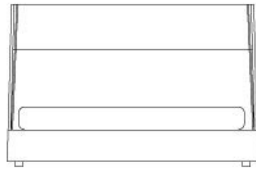

UPHOLSTERED HEADBOARD

in moulded flexible polyurethane with metallic frame, with pre-cover in polyester padding, and removable final cover in fabric or leather

CHLOE

CARLO COLOMBO (2017)

1795 - 1995
70 3/4" - 78 1/2"