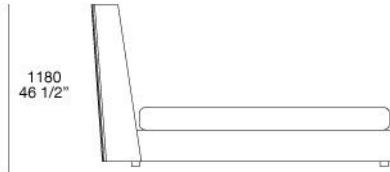

UPHOLSTERED HEADBOARD

in moulded flexible polyurethane with metallic frame, with pre-cover in polyester padding, and removable final cover in fabric or leather

CHLOE

CARLO COLOMBO (2017)

1795 - 1995
70 3/4" - 78 1/2"