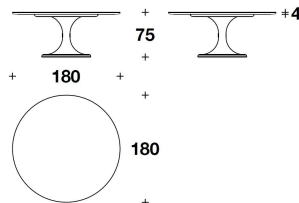

**OPTIONAL** Top with grinded tempered glass, back lacquered with coordinated colour

TVL (43L)  
TAVOLO / TABLE  
Ø160x75H. - THK.4cm  
Ø63x29 2/3H. - THK.1 9/16"

TVL (42L)  
TAVOLO / TABLE  
Ø180x75H. - THK.4cm  
Ø71x29 2/3H. - THK.1 9/16"