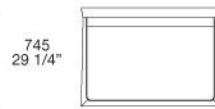

OPÉRA

EMMANUEL GALLINA (2014)

TOP285