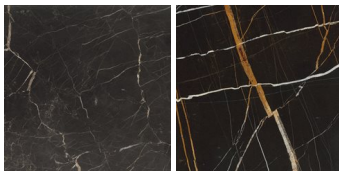

Extensible Top + extension

wood

Fixed top

available in wood or matt/glossy marble

Extensible frame

aluminium

Fixed frame

black painted metal

MATT GREY
STARDUST

MATT
CALACATTA
ORO

GLOSSY
BIANCO
CARRARA

GLOSSY
EMPERADOR

GLOSSY
GREY
STARDUST

GLOSSY
CALACATTA
ORO

GLOSSY
NOIR SAINT
LAURENT

MATT
SAHARA
NOIR