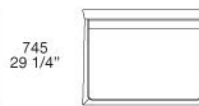

OPÉRA

EMMANUEL GALLINA (2014)

TOP285

TOP205