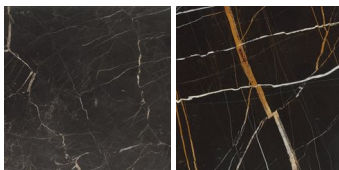

Extensible Top + extension

wood

Fixed top

available in wood or matt/glossy marble

Extensible frame

aluminium

Fixed frame

black painted metal

MATT GREY
STARDUST

MATT
CALACATTA
ORO

GLOSSY
BIANCO
CARRARA

GLOSSY
EMPERADOR

GLOSSY
GREY
STARDUST

GLOSSY
CALACATTA
ORO

GLOSSY
NOIR SAINT
LAURENT

MATT
SAHARA
NOIR

OPÉRA

FINISHINGS\FIXED TABLE TOP\MARBLE (10)

MATT
BIANCO
CARRARA

MATT
EMPERADOR

MATT GREY
STARDUST

MATT
CALACATTA
ORO

GLOSSY
BIANCO
CARRARA

GLOSSY
EMPERADOR

GLOSSY
GREY
STARDUST

GLOSSY
CALACATTA
ORO

GLOSSY
NOIR SAINT
LAURENT

MATT
SAHARA
NOIR

OPÉRA

FINISHINGS\FIXED TABLE TOPWOODS (2)

SPESSART
OAK

WALNUT C.