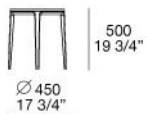

HENRY

EMMANUEL GALLINA (2017)

THY045R