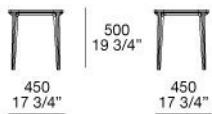

HENRY

EMMANUEL GALLINA (2017)

THY045R

THY045

THY061

THY070

THY110

PO045

PO061