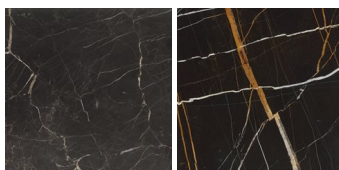

AGED-
LOOKING
LEATHER

COLORS
LEATHER

SPRING
LEATHER

SOFT
LEATHER

HENRY

FINISHINGS\COFFEE TABLES TOP\MARBLE (10)

MATT
BIANCO
CARRARA

MATT
EMPERADOR

MATT GREY
STARDUST

MATT
CALACATTA
ORO

GLOSSY
BIANCO
CARRARA

GLOSSY
EMPERADOR

GLOSSY
GREY
STARDUST

GLOSSY
CALACATTA
ORO

GLOSSY
NOIR SAINT
LAURENT

MATT
SAHARA
NOIR