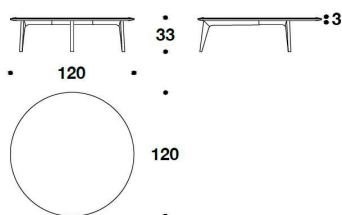

TRUSSARDI CASA
living / coffee & side tables
OPERA coffee-side tables

TRUSSARDI
 CASA

CTT (04P/1)
 SIDE TABLE
 Ø40x43H.cm
 Ø15 3/4x17H."

CTT (04P/3)
 SIDE TABLE
 Ø50x38H.cm
 Ø19 3/4x15H."

CTT (04P/2)
 SIDE TABLE
 Ø60x33H.cm
 Ø23 2/3x13H."

CTT (04P/4)
 COFFEE TABLE
 Ø120x33H.cm
 Ø47 1/3x13H."

Note