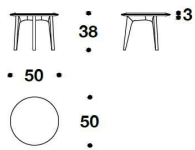

TRUSSARDI CASA
living / coffee & side tables
OPERA coffee-side tables

TRUSSARDI
 CASA

CTT (04P/1)
 SIDE TABLE
 Ø40x43H.cm
 Ø15 3/4x17H."

CTT (04P/3)
 SIDE TABLE
 Ø50x38H.cm
 Ø19 3/4x15H."

CTT (04P/2)
 SIDE TABLE
 Ø60x33H.cm
 Ø23 2/3x13H."

CTT (04P/4)
 COFFEE TABLE
 Ø120x33H.cm
 Ø47 1/3x13H."

Note