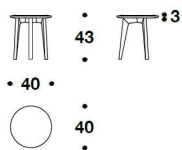

TRUSSARDI CASA
living / coffee & side tables
OPERA coffee-side tables

TRUSSARDI
 CASA

CTT (04P/1)
 SIDE TABLE
 Ø40x43H.cm
 Ø15 3/4x17H."

CTT (04P/3)
 SIDE TABLE
 Ø50x38H.cm
 Ø19 3/4x15H."

CTT (04P/2)
 SIDE TABLE
 Ø60x33H.cm
 Ø23 2/3x13H."

CTT (04P/4)
 COFFEE TABLE
 Ø120x33H.cm
 Ø47 1/3x13H."

Note