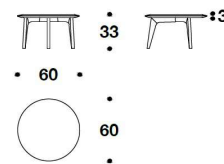

TRUSSARDI CASA
living / coffee & side tables
OPERA coffee-side tables

TRUSSARDI
 CASA

CTT (04P/1)
 SIDE TABLE
 Ø40x43H.cm
 Ø15 3/4x17H."

CTT (04P/3)
 SIDE TABLE
 Ø50x38H.cm
 Ø19 3/4x15H."

CTT (04P/2)
 SIDE TABLE
 Ø60x33H.cm
 Ø23 2/3x13H."

CTT (04P/4)
 COFFEE TABLE
 Ø120x33H.cm
 Ø47 1/3x13H."

Note