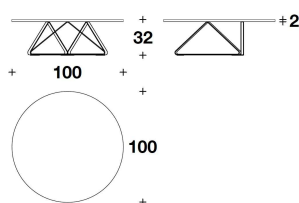

DESCRIZIONE TECNICA / TECHNICAL DESCRIPTION

GAMBE Acciaio finitura canna di fucile o ottone lucido

PIANO Vetro temperato fumé

LEGS Stainless with gun-metal grey or polished brass finishing

TOP Smoke grey tempered glass

CTT (15)
SIDE TABLE
Ø60x43H.cm
Ø23 2/3x17H."

CTT (16)
COFFEE TABLE
Ø100x32H.cm
Ø39 1/3x12 2/4H."

Note