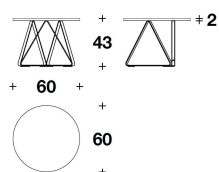

DESCRIZIONE TECNICA / TECHNICAL DESCRIPTION

GAMBE Acciaio finitura canna di fucile o ottone lucido

PIANO Vetro temperato fumé

LEGS Stainless with gun-metal grey or polished brass finishing

TOP Smoke grey tempered glass

CTT (15)
SIDE TABLE
Ø60x43H.cm
Ø23 2/3x17H."

CTT (16)
COFFEE TABLE
Ø100x32H.cm
Ø39 1/3x12 2/4H."

Note