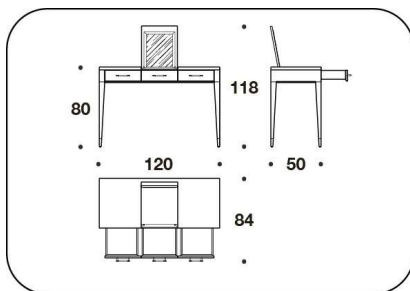

TAV (TA17L) - TAV (TA17E)  
LADY DESK TOILETTA CON SPECCHIO  
APRIBILE / BEAUTY DESK WITH  
FOLDABLE MIRROR  
120x84x80/118H.cm  
47 1/3x33x31 1/3/46 1/3H."

**Note**