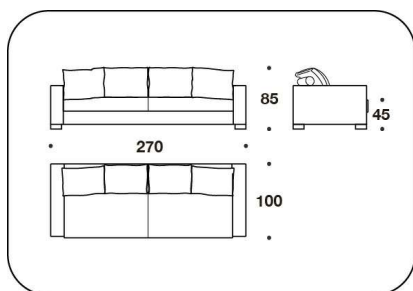

The company shall communicate the feasibility

APA (POL)
 POLTRONA / ARMCHAIR
 105x100x85H. - H.S.45 cm
 41 1/3x39 1/3x33 1/3H. - H.S.17 3/4 "

APA (D2)
 DIVANO 2 POSTI / 2 SEATER SOFA
 200x100x85H. - H.S.45 cm
 78 2/3x39 1/3x33 1/3H. - H.S.17 3/4 "

APA (D3)
 DIVANO 3 POSTI / 3 SEATER SOFA
 240x100x85H. - H.S.45 cm
 94 1/3x39 1/3x33 1/3H. - H.S.17 3/4 "

APA (D4)
 DIVANO 4 POSTI / 4 SEATER SOFA
 270x100x85H. - H.S.45 cm
 106 1/3x39 1/3x33 1/3H. - H.S.17 3/4 "

APA (MED) - APA (MES)
 MERIDIENNE DX O SX / RIGHT OR
 LEFT MERIDIENNE
 100x230x85H. - H.S.45 cm
 39 1/3x90 2/3x33 1/3H. - H.S.17 3/4 "

APA (E3D) - APA (E3S)
 ELEMENTO 3 POSTI CON BRACCIO DX
 O SX / 3 SEATER ELEMENT WITH
 RIGHT OR LEFT ARM
 222x100x85H. - H.S.45 cm
 87 1/3x39 1/3x33 1/3H. - H.S.17 3/4 "

APA (AND) - APA (ANS)
 COMPOSIZIONE / SECTIONAL SOFA
 177/100x313x85H. - H.S.45cm
 69 2/3x39 1/3x123 1/3x33 1/3H. - H.S.17
 3/4"

BFP (CUS)
 OPTIONAL : CUSCINO / CUSHION
 40x40cm
 15 3/4x15 3/4"

Note