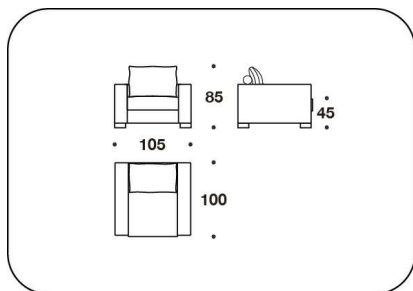

The company shall communicate the feasibility

APA (POL)
 POLTRONA / ARMCHAIR
 105x100x85H. - H.S.45 cm
 41 1/3x39 1/3x33 1/3H. - H.S.17 3/4 "

APA (D2)
 DIVANO 2 POSTI / 2 SEATER SOFA
 200x100x85H. - H.S.45 cm
 78 2/3x39 1/3x33 1/3H. - H.S.17 3/4 "

APA (D3)
 DIVANO 3 POSTI / 3 SEATER SOFA
 240x100x85H. - H.S.45 cm
 94 1/3x39 1/3x33 1/3H. - H.S.17 3/4 "

APA (D4)
 DIVANO 4 POSTI / 4 SEATER SOFA
 270x100x85H. - H.S.45 cm
 106 1/3x39 1/3x33 1/3H. - H.S.17 3/4 "

APA (MED) - APA (MES)
 MERIDIENNE DX O SX / RIGHT OR
 LEFT MERIDIENNE
 100x230x85H. - H.S.45 cm
 39 1/3x90 2/3x33 1/3H. - H.S.17 3/4 "

APA (E3D) - APA (E3S)
 ELEMENTO 3 POSTI CON BRACCIO DX
 O SX / 3 SEATER ELEMENT WITH
 RIGHT OR LEFT ARM
 222x100x85H. - H.S.45 cm
 87 1/3x39 1/3x33 1/3H. - H.S.17 3/4 "

APA (AND) - APA (ANS)
 COMPOSIZIONE / SECTIONAL SOFA
 177/100x313x85H. - H.S.45cm
 69 2/3x39 1/3x123 1/3x33 1/3H. - H.S.17
 3/4"

BFP (CUS)
 OPTIONAL : CUSCINO / CUSHION
 40x40cm
 15 3/4x15 3/4"

Note