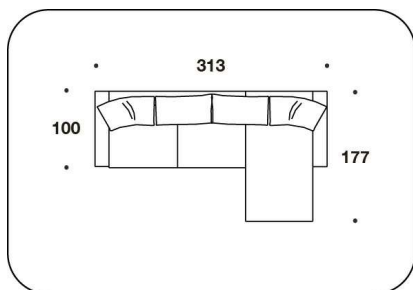

The company shall communicate the feasibility

APA (POL)
 POLTRONA / ARMCHAIR
 105x100x85H. - H.S.45 cm
 41 1/3x39 1/3x33 1/3H. - H.S.17 3/4 "

APA (D2)
 DIVANO 2 POSTI / 2 SEATER SOFA
 200x100x85H. - H.S.45 cm
 78 2/3x39 1/3x33 1/3H. - H.S.17 3/4 "

APA (D3)
 DIVANO 3 POSTI / 3 SEATER SOFA
 240x100x85H. - H.S.45 cm
 94 1/3x39 1/3x33 1/3H. - H.S.17 3/4 "

APA (D4)
 DIVANO 4 POSTI / 4 SEATER SOFA
 270x100x85H. - H.S.45 cm
 106 1/3x39 1/3x33 1/3H. - H.S.17 3/4 "

APA (MED) - APA (MES)
 MERIDIENNE DX O SX / RIGHT OR
 LEFT MERIDIENNE
 100x230x85H. - H.S.45 cm
 39 1/3x90 2/3x33 1/3H. - H.S.17 3/4 "

APA (E3D) - APA (E3S)
 ELEMENTO 3 POSTI CON BRACCIO DX
 O SX / 3 SEATER ELEMENT WITH
 RIGHT OR LEFT ARM
 222x100x85H. - H.S.45 cm
 87 1/3x39 1/3x33 1/3H. - H.S.17 3/4 "

APA (AND) - APA (ANS)
 COMPOSIZIONE / SECTIONAL SOFA
 177/100x313x85H. - H.S.45cm
 69 2/3x39 1/3x123 1/3x33 1/3H. - H.S.17
 3/4"

BFP (CUS)
 OPTIONAL : CUSCINO / CUSHION
 40x40cm
 15 3/4x15 3/4"

Note