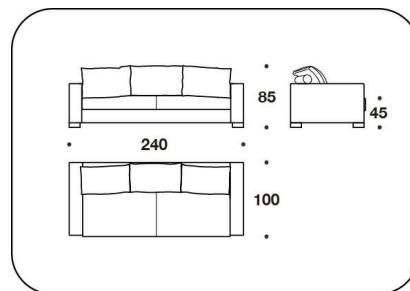

The company shall communicate the feasibility

APA (POL)
 POLTRONA / ARMCHAIR
 105x100x85H. - H.S.45 cm
 41 1/3x39 1/3x33 1/3H. - H.S.17 3/4 "

APA (D2)
 DIVANO 2 POSTI / 2 SEATER SOFA
 200x100x85H. - H.S.45 cm
 78 2/3x39 1/3x33 1/3H. - H.S.17 3/4 "

APA (D3)
 DIVANO 3 POSTI / 3 SEATER SOFA
 240x100x85H. - H.S.45 cm
 94 1/3x39 1/3x33 1/3H. - H.S.17 3/4 "

APA (D4)
 DIVANO 4 POSTI / 4 SEATER SOFA
 270x100x85H. - H.S.45 cm
 106 1/3x39 1/3x33 1/3H. - H.S.17 3/4 "

APA (MED) - APA (MES)
 MERIDIENNE DX O SX / RIGHT OR
 LEFT MERIDIENNE
 100x230x85H. - H.S.45 cm
 39 1/3x90 2/3x33 1/3H. - H.S.17 3/4 "

APA (E3D) - APA (E3S)
 ELEMENTO 3 POSTI CON BRACCIO DX
 O SX / 3 SEATER ELEMENT WITH
 RIGHT OR LEFT ARM
 222x100x85H. - H.S.45 cm
 87 1/3x39 1/3x33 1/3H. - H.S.17 3/4 "

APA (AND) - APA (ANS)
 COMPOSIZIONE / SECTIONAL SOFA
 177/100x313x85H. - H.S.45cm
 69 2/3x39 1/3x123 1/3x33 1/3H. - H.S.17
 3/4"

BFP (CUS)
 OPTIONAL : CUSCINO / CUSHION
 40x40cm
 15 3/4x15 3/4"

Note