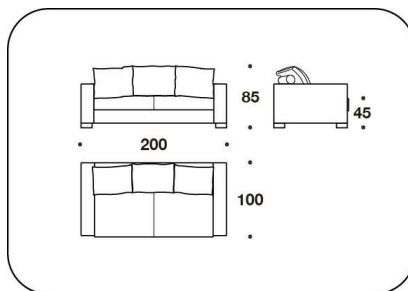

The company shall communicate the feasibility

APA (POL)
 POLTRONA / ARMCHAIR
 105x100x85H. - H.S.45 cm
 41 1/3x39 1/3x33 1/3H. - H.S.17 3/4 "

APA (D2)
 DIVANO 2 POSTI / 2 SEATER SOFA
 200x100x85H. - H.S.45 cm
 78 2/3x39 1/3x33 1/3H. - H.S.17 3/4 "

APA (D3)
 DIVANO 3 POSTI / 3 SEATER SOFA
 240x100x85H. - H.S.45 cm
 94 1/3x39 1/3x33 1/3H. - H.S.17 3/4 "

APA (D4)
 DIVANO 4 POSTI / 4 SEATER SOFA
 270x100x85H. - H.S.45 cm
 106 1/3x39 1/3x33 1/3H. - H.S.17 3/4 "

APA (MED) - APA (MES)
 MERIDIENNE DX O SX / RIGHT OR
 LEFT MERIDIENNE
 100x230x85H. - H.S.45 cm
 39 1/3x90 2/3x33 1/3H. - H.S.17 3/4 "

APA (E3D) - APA (E3S)
 ELEMENTO 3 POSTI CON BRACCIO DX
 O SX / 3 SEATER ELEMENT WITH
 RIGHT OR LEFT ARM
 222x100x85H. - H.S.45 cm
 87 1/3x39 1/3x33 1/3H. - H.S.17 3/4 "

APA (AND) - APA (ANS)
 COMPOSIZIONE / SECTIONAL SOFA
 177/100x313x85H. - H.S.45cm
 69 2/3x39 1/3x123 1/3x33 1/3H. - H.S.17
 3/4"

BFP (CUS)
 OPTIONAL : CUSCINO / CUSHION
 40x40cm
 15 3/4x15 3/4"

Note