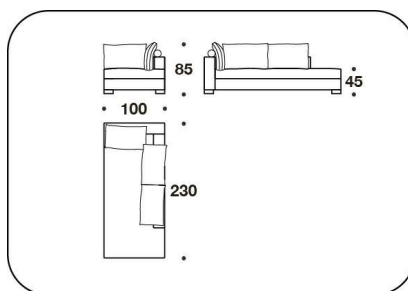

The company shall communicate the feasibility

APA (POL)
 POLTRONA / ARMCHAIR
 105x100x85H. - H.S.45 cm
 41 1/3x39 1/3x33 1/3H. - H.S.17 3/4 "

APA (D2)
 DIVANO 2 POSTI / 2 SEATER SOFA
 200x100x85H. - H.S.45 cm
 78 2/3x39 1/3x33 1/3H. - H.S.17 3/4 "

APA (D3)
 DIVANO 3 POSTI / 3 SEATER SOFA
 240x100x85H. - H.S.45 cm
 94 1/3x39 1/3x33 1/3H. - H.S.17 3/4 "

APA (D4)
 DIVANO 4 POSTI / 4 SEATER SOFA
 270x100x85H. - H.S.45 cm
 106 1/3x39 1/3x33 1/3H. - H.S.17 3/4 "

APA (MED) - APA (MES)
 MERIDIENNE DX O SX / RIGHT OR
 LEFT MERIDIENNE
 100x230x85H. - H.S.45 cm
 39 1/3x90 2/3x33 1/3H. - H.S.17 3/4 "

APA (E3D) - APA (E3S)
 ELEMENTO 3 POSTI CON BRACCIO DX
 O SX / 3 SEATER ELEMENT WITH
 RIGHT OR LEFT ARM
 222x100x85H. - H.S.45 cm
 87 1/3x39 1/3x33 1/3H. - H.S.17 3/4 "

APA (AND) - APA (ANS)
 COMPOSIZIONE / SECTIONAL SOFA
 177/100x313x85H. - H.S.45cm
 69 2/3x39 1/3x123 1/3x33 1/3H. - H.S.17
 3/4"

BFP (CUS)
 OPTIONAL : CUSCINO / CUSHION
 40x40cm
 15 3/4x15 3/4"

Note