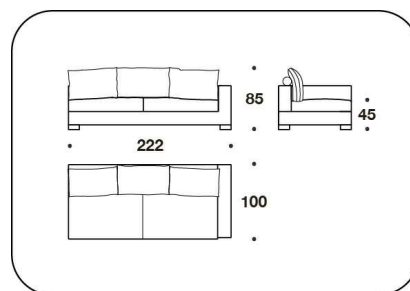

The company shall communicate the feasibility

APA (POL)
 POLTRONA / ARMCHAIR
 105x100x85H. - H.S.45 cm
 41 1/3x39 1/3x33 1/3H. - H.S.17 3/4 "

APA (D2)
 DIVANO 2 POSTI / 2 SEATER SOFA
 200x100x85H. - H.S.45 cm
 78 2/3x39 1/3x33 1/3H. - H.S.17 3/4 "

APA (D3)
 DIVANO 3 POSTI / 3 SEATER SOFA
 240x100x85H. - H.S.45 cm
 94 1/3x39 1/3x33 1/3H. - H.S.17 3/4 "

APA (D4)
 DIVANO 4 POSTI / 4 SEATER SOFA
 270x100x85H. - H.S.45 cm
 106 1/3x39 1/3x33 1/3H. - H.S.17 3/4 "

APA (MED) - APA (MES)
 MERIDIENNE DX O SX / RIGHT OR
 LEFT MERIDIENNE
 100x230x85H. - H.S.45 cm
 39 1/3x90 2/3x33 1/3H. - H.S.17 3/4 "

APA (E3D) - APA (E3S)
 ELEMENTO 3 POSTI CON BRACCIO DX
 O SX / 3 SEATER ELEMENT WITH
 RIGHT OR LEFT ARM
 222x100x85H. - H.S.45 cm
 87 1/3x39 1/3x33 1/3H. - H.S.17 3/4 "

APA (AND) - APA (ANS)
 COMPOSIZIONE / SECTIONAL SOFA
 177/100x313x85H. - H.S.45cm
 69 2/3x39 1/3x123 1/3x33 1/3H. - H.S.17
 3/4"

BFP (CUS)
 OPTIONAL : CUSCINO / CUSHION
 40x40cm
 15 3/4x15 3/4"

Note