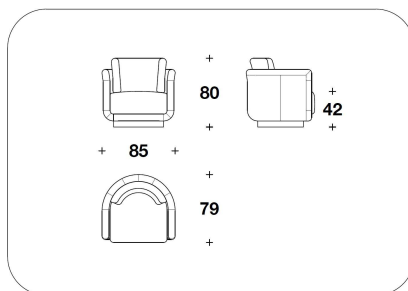

TYL (APOL)
POLTRONCINA / SMALL ARMCHAIR
85x79x80H. - H.S.42 cm
33 1/3x31x31 1/3H. - H.S.16 2/4 "