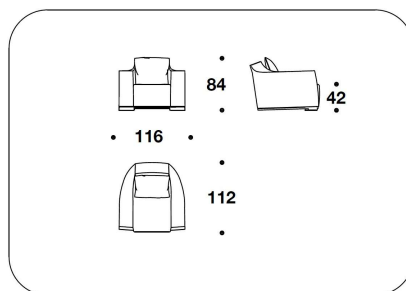

SEAT Interwoven elastic belts; cushions filled with Polyurethane and Fiberfill

BACK CUSHIONS Back cushions in down feather with or without Polyurethane roll

COVER Not removable fabric or leather

BASE Wood polished lacquered ice grey, black, quartz grey, dark chocolate

POF (1)
 POLTRONA / ARMCHAIR
 65x72x73H. - H.S.40cm
 25 2/3x28 1/3x28 2/3H. - H.S.15 3/4"

BRI (POL)
 POLTRONA / ARMCHAIR
 116x112x84H. - H.S.42cm
 45 2/3x44x33H. - H.S.16 2/4"

BRI (D3)
 DIVANO 3 POSTI / 3 SEATER SOFA
 270x114x84H. - H.S.42cm
 106 1/3x45x33H. - H.S.16 2/4"

BRI (D4)
 DIVANO 4 POSTI / 4 SEATER SOFA
 310x114x84H. - H.S.42cm
 122x45x33H. - H.S.16 2/4"

BRI (/CUS3) - BRI (/CUS2) - BRI (/CUS1)
 CUSCINO SCHIENALE / BACK CUSHION
 55x55 - 100x50 - 60x50cm
 21 2/3x21 2/3 - 39 1/3x19 3/4 - 23 2/3x19 3/4"