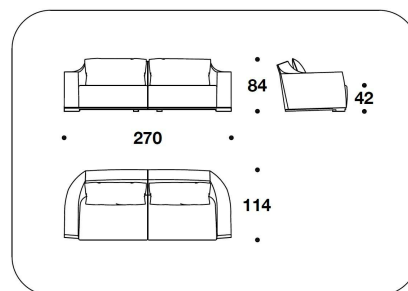

SEAT Interwoven elastic belts; cushions filled with Polyurethane and Fiberfill

BACK CUSHIONS Back cushions in down feather with or without Polyurethane roll

COVER Not removable fabric or leather

BASE Wood polished lacquered ice grey, black, quartz grey, dark chocolate

POF (1)
 POLTRONA / ARMCHAIR
 65x72x73H. - H.S.40cm
 25 2/3x28 1/3x28 2/3H. - H.S.15 3/4"

BRI (POL)
 POLTRONA / ARMCHAIR
 116x112x84H. - H.S.42cm
 45 2/3x44x33H. - H.S.16 2/4"

BRI (D3)
 DIVANO 3 POSTI / 3 SEATER SOFA
 270x114x84H. - H.S.42cm
 106 1/3x45x33H. - H.S.16 2/4"

BRI (D4)
 DIVANO 4 POSTI / 4 SEATER SOFA
 310x114x84H. - H.S.42cm
 122x45x33H. - H.S.16 2/4"

BRI (/CUS3) - BRI (/CUS2) - BRI (/CUS1)
 CUSCINO SCHIENALE / BACK CUSHION
 55x55 - 100x50 - 60x50cm
 21 2/3x21 2/3 - 39 1/3x19 3/4 - 23 2/3x19 3/4"