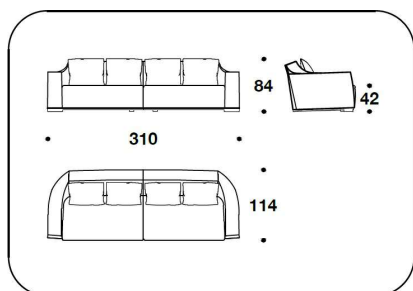

DESCRIZIONE TECNICA / TECHNICAL DESCRIPTION

MODELLO BREVETTATO

STRUTTURA Legno imbottito con Poliuretano e Fiberfill

SEDUTA Cinghie elastiche intrecciate; cuscineria imbottita in Poliuretano e Fiberfill

CUSCIN.SCHIENALE Piumino con o senza rullo in Poliuretano

SEAT Interwoven elastic belts; cushions filled with Polyurethane and Fiberfill

BACK CUSHIONS Back cushions in down feather with or without Polyurethane roll

COVER Not removable fabric or leather

BASE Wood polished lacquered ice grey, black, quartz grey, dark chocolate

POF (1)
 POLTRONA / ARMCHAIR
 65x72x73H. - H.S.40cm
 25 2/3x28 1/3x28 2/3H. - H.S.15 3/4"

BRI (POL)
 POLTRONA / ARMCHAIR
 116x112x84H. - H.S.42cm
 45 2/3x44x33H. - H.S.16 2/4"

BRI (D3)
 DIVANO 3 POSTI / 3 SEATER SOFA
 270x114x84H. - H.S.42cm
 106 1/3x45x33H. - H.S.16 2/4"

BRI (D4)
 DIVANO 4 POSTI / 4 SEATER SOFA
 310x114x84H. - H.S.42cm
 122x45x33H. - H.S.16 2/4"

BRI (/CUS3) - BRI (/CUS2) - BRI (/CUS1)
 CUSCINO SCHIENALE / BACK CUSHION
 55x55 - 100x50 - 60x50cm
 21 2/3x21 2/3 - 39 1/3x19 3/4 - 23 2/3x19 3/4"