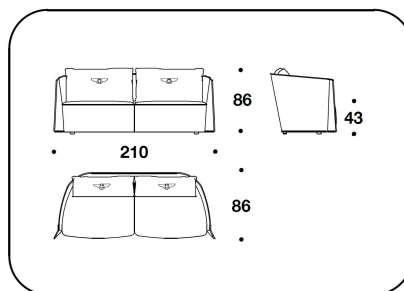

Back cushion with removable fabric or leather and logo embroidery, piping ton sur ton

OPTIONAL Manufacture with diamond quilted on the cover, outer or inner frame, or outer and inner frame (OPTx2), velvet not included

BENTLEY HOME
sofa & armchairs
BUTTERFLY

BENTLEY

BTF (POL)
POLTRONA / ARMCHAIR
100x86x86H. - H.S.43cm
39 1/3x34x34H. - H.S.17"

BTF (D3)
DIVANO 3 POSTI / 3 SEATER SOFA
210x86x86H. - H.S.43cm
82 2/3x34x34H. - H.S.17"

BTF (D4)
DIVANO 4 POSTI / 4 SEATER SOFA
303x86x86H. - H.S.43cm
119 1/3x34x34H. - H.S.17"

BTF (BD3)
MAXI : DIVANO 3 POSTI / 3 SEATER
SOFA
260x86x86H. - H.S.43cm
102 1/3x34x34H. - H.S.17"

Note