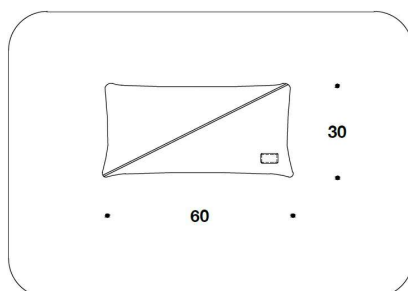

DGN/CUS - DGN/CUS1 - DGN /CUS2
OPTIONAL : CUSCINO / CUSHION
60x30cm
23 2/3x11 3/4"