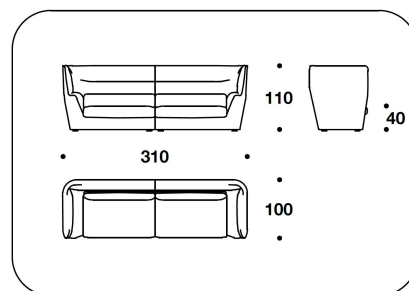

**BACK CUSHION** Polyurethane and Fiberfill

**COVER** Not removable fabric or leather. (N.B. Not available with printed leather, thicked-structured fabric, satin or silk)

**FEET** Wengé stained wood

HST (LSA)  
 COCOON HIGH : LOVESEAT  
 150x100x110H. - H.S.40cm  
 59x39 1/3x43 1/3H. - H.S.15 3/4"

HST (D3A)  
 COCOON HIGH : DIVANO 3 POSTI / 3  
 SEATER SOFA  
 290x100x110H. - H.S.40cm  
 114 1/3x39 1/3x43 1/3H. - H.S.15 3/4"

HST (D4A)  
 COCOON HIGH : DIVANO 4 POSTI / 4  
 SEATER SOFA  
 310x100x110H. - H.S.40cm  
 122x39 1/3x43 1/3H. - H.S.15 3/4"