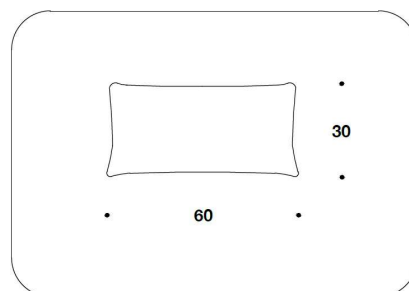

DGN/CUS - DGN/CUS1 - DGN /CUS2
OPTIONAL : CUSCINO / CUSHION
60x30cm
23 2/3x11 3/4"

Note