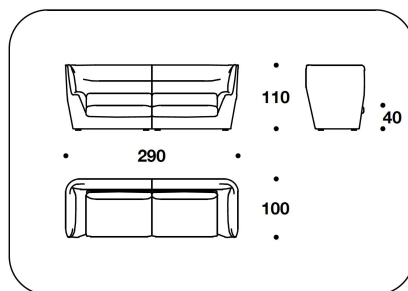

**BACK CUSHION** Polyurethane and Fiberfill

**COVER** Not removable fabric or leather. (N.B. Not available with printed leather, thicked-structured fabric, satin or silk)

**FEET** Wengé stained wood

HST (LSA)  
 COCOON HIGH : LOVESEAT  
 150x100x110H. - H.S.40cm  
 59x39 1/3x43 1/3H. - H.S.15 3/4"

HST (D3A)  
 COCOON HIGH : DIVANO 3 POSTI / 3  
 SEATER SOFA  
 290x100x110H. - H.S.40cm  
 114 1/3x39 1/3x43 1/3H. - H.S.15 3/4"

HST (D4A)  
 COCOON HIGH : DIVANO 4 POSTI / 4  
 SEATER SOFA  
 310x100x110H. - H.S.40cm  
 122x39 1/3x43 1/3H. - H.S.15 3/4"