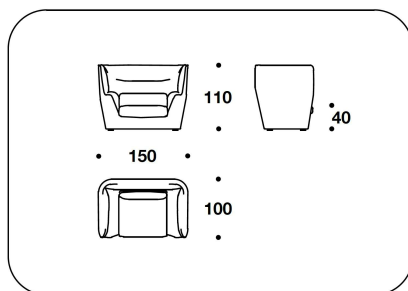

**BACK CUSHION** Polyurethane and Fiberfill

**COVER** Not removable fabric or leather. (N.B. Not available with printed leather, thicked-structured fabric, satin or silk)

**FEET** Wengé stained wood

HST (LSA)  
 COCOON HIGH : LOVESEAT  
 150x100x110H. - H.S.40cm  
 59x39 1/3x43 1/3H. - H.S.15 3/4"

HST (D3A)  
 COCOON HIGH : DIVANO 3 POSTI / 3  
 SEATER SOFA  
 290x100x110H. - H.S.40cm  
 114 1/3x39 1/3x43 1/3H. - H.S.15 3/4"

HST (D4A)  
 COCOON HIGH : DIVANO 4 POSTI / 4  
 SEATER SOFA  
 310x100x110H. - H.S.40cm  
 122x39 1/3x43 1/3H. - H.S.15 3/4"