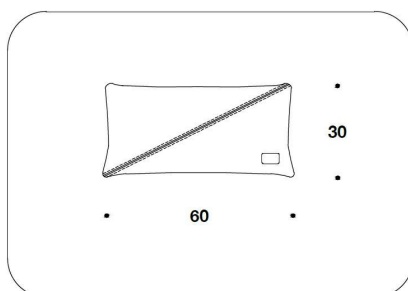

**BACK CUSHION** Polyurethane and Fiberfill

**COVER** Not removable fabric or leather. (N.B. Not available with printed leather, thicked-structured fabric, satin or silk)

**FEET** Wengé stained wood

HST (LSA)  
 COCOON HIGH : LOVESEAT  
 150x100x110H. - H.S.40cm  
 59x39 1/3x43 1/3H. - H.S.15 3/4"

HST (D3A)  
 COCOON HIGH : DIVANO 3 POSTI / 3  
 SEATER SOFA  
 290x100x110H. - H.S.40cm  
 114 1/3x39 1/3x43 1/3H. - H.S.15 3/4"

HST (D4A)  
 COCOON HIGH : DIVANO 4 POSTI / 4  
 SEATER SOFA  
 310x100x110H. - H.S.40cm  
 122x39 1/3x43 1/3H. - H.S.15 3/4"