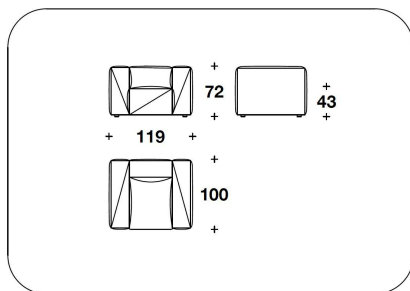

Cushion 60x30 (DGN/CUS2) with leather piping, colour on request

DGN (POL)  
 POLTRONA / ARMCHAIR  
 119x100x72H. - H.S.43cm  
 47x39 1/3x28 1/3H. - H.S.17"

DGN (D3)  
 DIVANO 3 POSTI / 3 SEATER SOFA  
 254x100x72H. - H.S.43cm  
 100x39 1/3x28 1/3H. - H.S.17"

DGN (D4)  
 DIVANO 4 POSTI / 4 SEATER SOFA  
 294x100x72H. - H.S.43cm  
 115 2/3x39 1/3x28 1/3H. - H.S.17"

DGN (E1D) - DGN (E1S)  
 ELEMENTO 1 POSTO CON BRACCIO  
 DX O SX PICCOLO / 1 SEATER  
 ELEMENT WITH RIGHT OR LEFT ARM  
 SMALL  
 130x100x72H. - H.S.43cm  
 51 1/3x39 1/3x28 1/3H. - H.S.17"