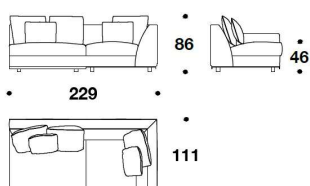

**BASE** Steel with gun-metal grey finishing

**OPTIONAL CUSHION** Cushion in feather 40x40 with loose cover in fabric or leather, oval logo embroidery application

DID (D3)  
DIVANO 3 POSTI / 3 SEATER SOFA  
245x111x86H. – H.S.46cm  
96 1/3x43 2/3x34H. – H.S.18"

DID (E1DG) - DID (E1SG)  
ELEMENTO 1 POSTO CON  
BRACCIOLO DX O SX / 1 SEATER  
ELEMENT WITH RIGHT OR LEFT  
ARMREST  
142x111x86H. – H.S.46cm  
56x43 2/3x34H. – H.S.18"

DID (E2DP) - DID (E2SP)  
ELEMENTO 2 POSTI CON BRACCIOLO  
DX O SX / 2 SEATER ELEMENT WITH  
RIGHT OR LEFT ARMREST  
220x111x86H. – H.S.46cm  
86 2/3x43 2/3x34H. – H.S.18"

DID (E2DG) - DID (E2SG)  
ELEMENTO 3 POSTI CON BRACCIOLO  
DX O SX / 3 SEATER ELEMENT WITH  
RIGHT OR LEFT ARMREST  
260x111x86H. – H.S.46cm  
102 1/3x43 2/3x34H. – H.S.18"

DID (E1DGAS) - DID (E1SGAD)  
DIVANO ANGOLARE 1 POSTO CON  
BRACCIOLO DX O SX / 1 SEATER  
CORNER SOFA WITH RIGHT OR LEFT  
ARMREST  
253x111x86H. – H.S.46cm  
99 2/3x43 2/3x34H. – H.S.18"

DID (ANG)  
ELEMENTO ANGOLARE / CORNER  
ELEMENT  
111x111x86H. – H.S.46cm  
43 2/3x43 2/3x34H. – H.S.18"

DID (E1CNGAD) - DID (E1CNGAS)  
ELEMENTO ANGOLARE 1 POSTO DX O  
SX / 1 SEATER CORNER ELEMENT  
RIGHT OR LEFT  
229x111x86H. – H.S.46cm  
90x43 2/3x34H. – H.S.18"