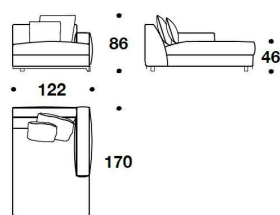

DID (E1DG) - DID (E1SG)  
ELEMENTO 1 POSTO CON  
BRACCIOLO DX O SX / 1 SEATER  
ELEMENT WITH RIGHT OR LEFT  
ARMREST  
142x111x86H. – H.S.46cm  
56x43 2/3x34H. – H.S.18"

DID (E2DP) - DID (E2SP)  
ELEMENTO 2 POSTI CON BRACCIOLO  
DX O SX / 2 SEATER ELEMENT WITH  
RIGHT OR LEFT ARMREST  
220x111x86H. – H.S.46cm  
86 2/3x43 2/3x34H. – H.S.18"

DID (E2DG) - DID (E2SG)  
ELEMENTO 3 POSTI CON BRACCIOLO  
DX O SX / 3 SEATER ELEMENT WITH  
RIGHT OR LEFT ARMREST  
260x111x86H. – H.S.46cm  
102 1/3x43 2/3x34H. – H.S.18"

DID (E1DGAS) - DID (E1SGAD)  
DIVANO ANGOLARE 1 POSTO CON  
BRACCIOLO DX O SX / 1 SEATER  
CORNER SOFA WITH RIGHT OR LEFT  
ARMREST  
253x111x86H. – H.S.46cm  
99 2/3x43 2/3x34H. – H.S.18"

DID (ANG)  
ELEMENTO ANGOLARE / CORNER  
ELEMENT  
111x111x86H. – H.S.46cm  
43 2/3x43 2/3x34H. – H.S.18"

DID (E1CNGAD) - DID (E1CNGAS)  
ELEMENTO ANGOLARE 1 POSTO DX O  
SX / 1 SEATER CORNER ELEMENT  
RIGHT OR LEFT  
229x111x86H. – H.S.46cm  
90x43 2/3x34H. – H.S.18"

DID (CLDPC) - DID (CLSPC)  
CHAISE LONGUE CON BRACCIOLO DX  
O SX / CHAISE LONGUE WITH RIGHT  
OR LEFT ARMREST  
122x170x86H. – H.S.46cm  
48x67x34H. – H.S.18"

DID (CLDPL) - DID (CLSPL)  
CHAISE LONGUE CON BRACCIOLO  
LUNGO DX O SX / CHAISE LONGUE  
W/RIGHT OR LEFT LONG ARMREST  
122x170x86H. – H.S.46cm  
48x67x34H. – H.S.18"