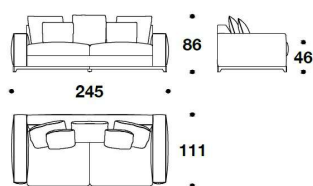

**BASE** Steel with gun-metal grey finishing

**OPTIONAL CUSHION** Cushion in feather 40x40 with loose cover in fabric or leather, oval logo embroidery application

DID (D3)  
DIVANO 3 POSTI / 3 SEATER SOFA  
245x111x86H. – H.S.46cm  
96 1/3x43 2/3x34H. – H.S.18"

DID (E1DG) - DID (E1SG)  
ELEMENTO 1 POSTO CON  
BRACCIOLO DX O SX / 1 SEATER  
ELEMENT WITH RIGHT OR LEFT  
ARMREST  
142x111x86H. – H.S.46cm  
56x43 2/3x34H. – H.S.18"

DID (E2DP) - DID (E2SP)  
ELEMENTO 2 POSTI CON BRACCIOLO  
DX O SX / 2 SEATER ELEMENT WITH  
RIGHT OR LEFT ARMREST  
220x111x86H. – H.S.46cm  
86 2/3x43 2/3x34H. – H.S.18"

DID (E2DG) - DID (E2SG)  
ELEMENTO 3 POSTI CON BRACCIOLO  
DX O SX / 3 SEATER ELEMENT WITH  
RIGHT OR LEFT ARMREST  
260x111x86H. – H.S.46cm  
102 1/3x43 2/3x34H. – H.S.18"

DID (E1DGAS) - DID (E1SGAD)  
DIVANO ANGOLARE 1 POSTO CON  
BRACCIOLO DX O SX / 1 SEATER  
CORNER SOFA WITH RIGHT OR LEFT  
ARMREST  
253x111x86H. – H.S.46cm  
99 2/3x43 2/3x34H. – H.S.18"

DID (ANG)  
ELEMENTO ANGOLARE / CORNER  
ELEMENT  
111x111x86H. – H.S.46cm  
43 2/3x43 2/3x34H. – H.S.18"

DID (E1CNGAD) - DID (E1CNGAS)  
ELEMENTO ANGOLARE 1 POSTO DX O  
SX / 1 SEATER CORNER ELEMENT  
RIGHT OR LEFT  
229x111x86H. – H.S.46cm  
90x43 2/3x34H. – H.S.18"