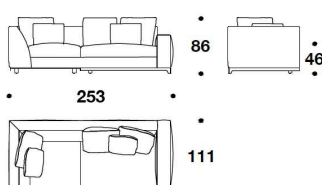

**BASE** Steel with gun-metal grey finishing

**OPTIONAL CUSHION** Cushion in feather 40x40 with loose cover in fabric or leather, oval logo embroidery application

DID (D3)  
DIVANO 3 POSTI / 3 SEATER SOFA  
245x111x86H. – H.S.46cm  
96 1/3x43 2/3x34H. – H.S.18"

DID (E1DG) - DID (E1SG)  
ELEMENTO 1 POSTO CON  
BRACCIOLO DX O SX / 1 SEATER  
ELEMENT WITH RIGHT OR LEFT  
ARMREST  
142x111x86H. – H.S.46cm  
56x43 2/3x34H. – H.S.18"

DID (E2DP) - DID (E2SP)  
ELEMENTO 2 POSTI CON BRACCIOLO  
DX O SX / 2 SEATER ELEMENT WITH  
RIGHT OR LEFT ARMREST  
220x111x86H. – H.S.46cm  
86 2/3x43 2/3x34H. – H.S.18"

DID (E2DG) - DID (E2SG)  
ELEMENTO 3 POSTI CON BRACCIOLO  
DX O SX / 3 SEATER ELEMENT WITH  
RIGHT OR LEFT ARMREST  
260x111x86H. – H.S.46cm  
102 1/3x43 2/3x34H. – H.S.18"

DID (E1DGAS) - DID (E1SGAD)  
DIVANO ANGOLARE 1 POSTO CON  
BRACCIOLO DX O SX / 1 SEATER  
CORNER SOFA WITH RIGHT OR LEFT  
ARMREST  
253x111x86H. – H.S.46cm  
99 2/3x43 2/3x34H. – H.S.18"