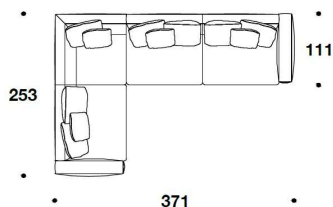

DID (E1SGAD) + DID (E2DG) / DID
(E1DGAS) + DID (E2SG)
C) : ESEMPIO DI COMPOSIZIONE /
SECTIONAL SOFA EXAMPLE