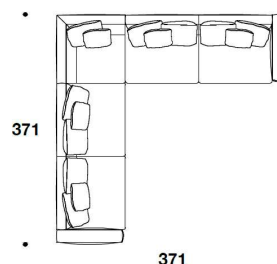

DID (E1SGAD) + DID (POU) + DID
(E2DG) / DID (E1DGAS) + DID (POU) +
DID (E2SG)
A) : ESEMPIO DI COMPOSIZIONE /
SECTIONAL SOFA EXAMPLE

DID (E2SG) + DID (E2DG) + DID (ANG) /
DID (E2DG) + DID (E2SG) + DID (ANG)
D) : ESEMPIO DI COMPOSIZIONE /
SECTIONAL SOFA EXAMPLE

Note