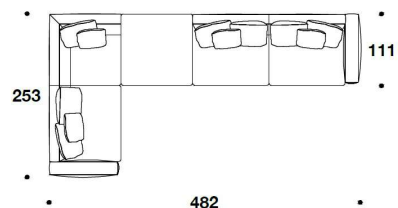

DID (E2DG) - DID (E2SG)  
ELEMENTO 3 POSTI CON BRACCIOLO  
DX O SX / 3 SEATER ELEMENT WITH  
RIGHT OR LEFT ARMREST  
260x111x86H. – H.S.46cm  
102 1/3x43 2/3x34H. – H.S.18"

DID (E1DGAS) - DID (E1SGAD)  
DIVANO ANGOLARE 1 POSTO CON  
BRACCIOLO DX O SX / 1 SEATER  
CORNER SOFA WITH RIGHT OR LEFT  
ARMREST  
253x111x86H. – H.S.46cm  
99 2/3x43 2/3x34H. – H.S.18"

DID (ANG)  
ELEMENTO ANGOLARE / CORNER  
ELEMENT  
111x111x86H. – H.S.46cm  
43 2/3x43 2/3x34H. – H.S.18"

DID (E1CNGAD) - DID (E1CNGAS)  
ELEMENTO ANGOLARE 1 POSTO DX O  
SX / 1 SEATER CORNER ELEMENT  
RIGHT OR LEFT  
229x111x86H. – H.S.46cm  
90x43 2/3x34H. – H.S.18"

DID (CLDPC) - DID (CLSPC)  
CHAISE LONGUE CON BRACCIOLO DX  
O SX / CHAISE LONGUE WITH RIGHT  
OR LEFT ARMREST  
122x170x86H. – H.S.46cm  
48x67x34H. – H.S.18"

DID (CLDPL) - DID (CLSPL)  
CHAISE LONGUE CON BRACCIOLO  
LUNGO DX O SX / CHAISE LONGUE  
W/RIGHT OR LEFT LONG ARMREST  
122x170x86H. – H.S.46cm  
48x67x34H. – H.S.18"

DID (POU)  
 POUF QUADRATO / SQUARE  
 OTTOMAN  
 111x111x46H.cm  
 43 2/3x43 2/3x18H."

DID (CUS)  
 OPTIONAL : CUSCINO / CUSHION  
 40x40 cm  
 15 3/4x15 3/4 "

DID (E1SGAD) + DID (POU) + DID  
 (E2DG) / DID (E1DGAS) + DID (POU) +  
 DID (E2SG)  
 A) : ESEMPIO DI COMPOSIZIONE /  
 SECTIONAL SOFA EXAMPLE