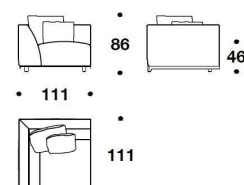

DID (E1DG) - DID (E1SG)  
ELEMENTO 1 POSTO CON  
BRACCIOLO DX O SX / 1 SEATER  
ELEMENT WITH RIGHT OR LEFT  
ARMREST  
142x111x86H. – H.S.46cm  
56x43 2/3x34H. – H.S.18"

DID (E2DP) - DID (E2SP)  
ELEMENTO 2 POSTI CON BRACCIOLO  
DX O SX / 2 SEATER ELEMENT WITH  
RIGHT OR LEFT ARMREST  
220x111x86H. – H.S.46cm  
86 2/3x43 2/3x34H. – H.S.18"

DID (E2DG) - DID (E2SG)  
ELEMENTO 3 POSTI CON BRACCIOLO  
DX O SX / 3 SEATER ELEMENT WITH  
RIGHT OR LEFT ARMREST  
260x111x86H. – H.S.46cm  
102 1/3x43 2/3x34H. – H.S.18"

DID (E1DGAS) - DID (E1SGAD)  
DIVANO ANGOLARE 1 POSTO CON  
BRACCIOLO DX O SX / 1 SEATER  
CORNER SOFA WITH RIGHT OR LEFT  
ARMREST  
253x111x86H. – H.S.46cm  
99 2/3x43 2/3x34H. – H.S.18"

DID (ANG)  
ELEMENTO ANGOLARE / CORNER  
ELEMENT  
111x111x86H. – H.S.46cm  
43 2/3x43 2/3x34H. – H.S.18"

DID (E1CNGAD) - DID (E1CNGAS)  
ELEMENTO ANGOLARE 1 POSTO DX O  
SX / 1 SEATER CORNER ELEMENT  
RIGHT OR LEFT  
229x111x86H. – H.S.46cm  
90x43 2/3x34H. – H.S.18"

DID (CLDPC) - DID (CLSPC)  
CHAISE LONGUE CON BRACCIOLO DX  
O SX / CHAISE LONGUE WITH RIGHT  
OR LEFT ARMREST  
122x170x86H. – H.S.46cm  
48x67x34H. – H.S.18"

DID (CLDPL) - DID (CLSPL)  
CHAISE LONGUE CON BRACCIOLO  
LUNGO DX O SX / CHAISE LONGUE  
W/RIGHT OR LEFT LONG ARMREST  
122x170x86H. – H.S.46cm  
48x67x34H. – H.S.18"