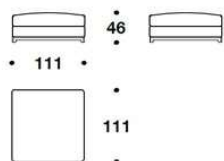

DID (E1DG) - DID (E1SG)  
ELEMENTO 1 POSTO CON  
BRACCIOLO DX O SX / 1 SEATER  
ELEMENT WITH RIGHT OR LEFT  
ARMREST  
142x111x86H. – H.S.46cm  
56x43 2/3x34H. – H.S.18"

DID (E2DP) - DID (E2SP)  
ELEMENTO 2 POSTI CON BRACCIOLO  
DX O SX / 2 SEATER ELEMENT WITH  
RIGHT OR LEFT ARMREST  
220x111x86H. – H.S.46cm  
86 2/3x43 2/3x34H. – H.S.18"

DID (E2DG) - DID (E2SG)  
ELEMENTO 3 POSTI CON BRACCIOLO  
DX O SX / 3 SEATER ELEMENT WITH  
RIGHT OR LEFT ARMREST  
260x111x86H. – H.S.46cm  
102 1/3x43 2/3x34H. – H.S.18"

DID (E1DGAS) - DID (E1SGAD)  
DIVANO ANGOLARE 1 POSTO CON  
BRACCIOLO DX O SX / 1 SEATER  
CORNER SOFA WITH RIGHT OR LEFT  
ARMREST  
253x111x86H. – H.S.46cm  
99 2/3x43 2/3x34H. – H.S.18"

DID (ANG)  
ELEMENTO ANGOLARE / CORNER  
ELEMENT  
111x111x86H. – H.S.46cm  
43 2/3x43 2/3x34H. – H.S.18"

DID (E1CNGAD) - DID (E1CNGAS)  
ELEMENTO ANGOLARE 1 POSTO DX O  
SX / 1 SEATER CORNER ELEMENT  
RIGHT OR LEFT  
229x111x86H. – H.S.46cm  
90x43 2/3x34H. – H.S.18"

DID (CLDPC) - DID (CLSPC)  
CHAISE LONGUE CON BRACCIOLO DX  
O SX / CHAISE LONGUE WITH RIGHT  
OR LEFT ARMREST  
122x170x86H. – H.S.46cm  
48x67x34H. – H.S.18"

DID (CLDPL) - DID (CLSPL)  
CHAISE LONGUE CON BRACCIOLO  
LUNGO DX O SX / CHAISE LONGUE  
W/RIGHT OR LEFT LONG ARMREST  
122x170x86H. – H.S.46cm  
48x67x34H. – H.S.18"