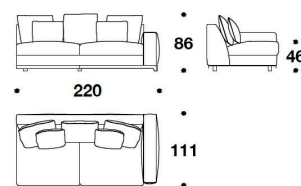

**BASE** Steel with gun-metal grey finishing

**OPTIONAL CUSHION** Cushion in feather 40x40 with loose cover in fabric or leather, oval logo embroidery application

DID (D3)  
DIVANO 3 POSTI / 3 SEATER SOFA  
245x111x86H. – H.S.46cm  
96 1/3x43 2/3x34H. – H.S.18"

DID (E1DG) - DID (E1SG)  
ELEMENTO 1 POSTO CON  
BRACCIOLO DX O SX / 1 SEATER  
ELEMENT WITH RIGHT OR LEFT  
ARMREST  
142x111x86H. – H.S.46cm  
56x43 2/3x34H. – H.S.18"

DID (E2DP) - DID (E2SP)  
ELEMENTO 2 POSTI CON BRACCIOLO  
DX O SX / 2 SEATER ELEMENT WITH  
RIGHT OR LEFT ARMREST  
220x111x86H. – H.S.46cm  
86 2/3x43 2/3x34H. – H.S.18"

DID (E2DG) - DID (E2SG)  
ELEMENTO 3 POSTI CON BRACCIOLO  
DX O SX / 3 SEATER ELEMENT WITH  
RIGHT OR LEFT ARMREST  
260x111x86H. – H.S.46cm  
102 1/3x43 2/3x34H. – H.S.18"

DID (E1DGAS) - DID (E1SGAD)  
DIVANO ANGOLARE 1 POSTO CON  
BRACCIOLO DX O SX / 1 SEATER  
CORNER SOFA WITH RIGHT OR LEFT  
ARMREST  
253x111x86H. – H.S.46cm  
99 2/3x43 2/3x34H. – H.S.18"