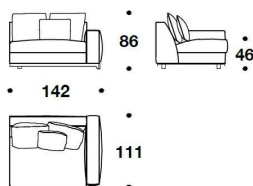

**BASE** Steel with gun-metal grey finishing

**OPTIONAL CUSHION** Cushion in feather 40x40 with loose cover in fabric or leather, oval logo embroidery application

DID (D3)  
DIVANO 3 POSTI / 3 SEATER SOFA  
245x111x86H. – H.S.46cm  
96 1/3x43 2/3x34H. – H.S.18"

DID (E1DG) - DID (E1SG)  
ELEMENTO 1 POSTO CON  
BRACCIOLO DX O SX / 1 SEATER  
ELEMENT WITH RIGHT OR LEFT  
ARMREST  
142x111x86H. – H.S.46cm  
56x43 2/3x34H. – H.S.18"

DID (E2DP) - DID (E2SP)  
ELEMENTO 2 POSTI CON BRACCIOLO  
DX O SX / 2 SEATER ELEMENT WITH  
RIGHT OR LEFT ARMREST  
220x111x86H. – H.S.46cm  
86 2/3x43 2/3x34H. – H.S.18"

DID (E2DG) - DID (E2SG)  
ELEMENTO 3 POSTI CON BRACCIOLO  
DX O SX / 3 SEATER ELEMENT WITH  
RIGHT OR LEFT ARMREST  
260x111x86H. – H.S.46cm  
102 1/3x43 2/3x34H. – H.S.18"

DID (E1DGAS) - DID (E1SGAD)  
DIVANO ANGOLARE 1 POSTO CON  
BRACCIOLO DX O SX / 1 SEATER  
CORNER SOFA WITH RIGHT OR LEFT  
ARMREST  
253x111x86H. – H.S.46cm  
99 2/3x43 2/3x34H. – H.S.18"

DID (ANG)  
ELEMENTO ANGOLARE / CORNER  
ELEMENT  
111x111x86H. – H.S.46cm  
43 2/3x43 2/3x34H. – H.S.18"

DID (E1CNGAD) - DID (E1CNGAS)  
ELEMENTO ANGOLARE 1 POSTO DX O  
SX / 1 SEATER CORNER ELEMENT  
RIGHT OR LEFT  
229x111x86H. – H.S.46cm  
90x43 2/3x34H. – H.S.18"