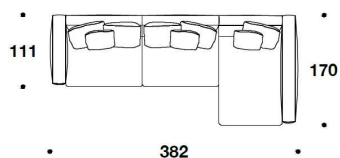

DID (E2DG) - DID (E2SG)  
ELEMENTO 3 POSTI CON BRACCIOLO  
DX O SX / 3 SEATER ELEMENT WITH  
RIGHT OR LEFT ARMREST  
260x111x86H. – H.S.46cm  
102 1/3x43 2/3x34H. – H.S.18"

DID (E1DGAS) - DID (E1SGAD)  
DIVANO ANGOLARE 1 POSTO CON  
BRACCIOLO DX O SX / 1 SEATER  
CORNER SOFA WITH RIGHT OR LEFT  
ARMREST  
253x111x86H. – H.S.46cm  
99 2/3x43 2/3x34H. – H.S.18"

DID (ANG)  
ELEMENTO ANGOLARE / CORNER  
ELEMENT  
111x111x86H. – H.S.46cm  
43 2/3x43 2/3x34H. – H.S.18"

DID (E1CNGAD) - DID (E1CNGAS)  
ELEMENTO ANGOLARE 1 POSTO DX O  
SX / 1 SEATER CORNER ELEMENT  
RIGHT OR LEFT  
229x111x86H. – H.S.46cm  
90x43 2/3x34H. – H.S.18"

DID (CLDPC) - DID (CLSPC)  
CHAISE LONGUE CON BRACCIOLO DX  
O SX / CHAISE LONGUE WITH RIGHT  
OR LEFT ARMREST  
122x170x86H. – H.S.46cm  
48x67x34H. – H.S.18"

DID (CLDPL) - DID (CLSPL)  
CHAISE LONGUE CON BRACCIOLO  
LUNGO DX O SX / CHAISE LONGUE  
W/RIGHT OR LEFT LONG ARMREST  
122x170x86H. – H.S.46cm  
48x67x34H. – H.S.18"

DID (POU)  
 POUF QUADRATO / SQUARE  
 OTTOMAN  
 111x111x46H.cm  
 43 2/3x43 2/3x18H."

DID (CUS)  
 OPTIONAL : CUSCINO / CUSHION  
 40x40 cm  
 15 3/4x15 3/4 "

DID (E1SGAD) + DID (POU) + DID  
 (E2DG) / DID (E1DGAS) + DID (POU) +  
 DID (E2SG)  
 A) : ESEMPIO DI COMPOSIZIONE /  
 SECTIONAL SOFA EXAMPLE