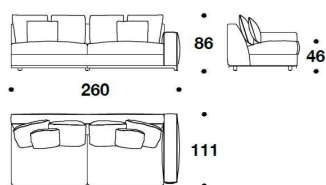

**BASE** Steel with gun-metal grey finishing

**OPTIONAL CUSHION** Cushion in feather 40x40 with loose cover in fabric or leather, oval logo embroidery application

DID (D3)  
DIVANO 3 POSTI / 3 SEATER SOFA  
245x111x86H. – H.S.46cm  
96 1/3x43 2/3x34H. – H.S.18"

DID (E1DG) - DID (E1SG)  
ELEMENTO 1 POSTO CON  
BRACCIOLO DX O SX / 1 SEATER  
ELEMENT WITH RIGHT OR LEFT  
ARMREST  
142x111x86H. – H.S.46cm  
56x43 2/3x34H. – H.S.18"

DID (E2DP) - DID (E2SP)  
ELEMENTO 2 POSTI CON BRACCIOLO  
DX O SX / 2 SEATER ELEMENT WITH  
RIGHT OR LEFT ARMREST  
220x111x86H. – H.S.46cm  
86 2/3x43 2/3x34H. – H.S.18"

DID (E2DG) - DID (E2SG)  
ELEMENTO 3 POSTI CON BRACCIOLO  
DX O SX / 3 SEATER ELEMENT WITH  
RIGHT OR LEFT ARMREST  
260x111x86H. – H.S.46cm  
102 1/3x43 2/3x34H. – H.S.18"

DID (E1DGAS) - DID (E1SGAD)  
DIVANO ANGOLARE 1 POSTO CON  
BRACCIOLO DX O SX / 1 SEATER  
CORNER SOFA WITH RIGHT OR LEFT  
ARMREST  
253x111x86H. – H.S.46cm  
99 2/3x43 2/3x34H. – H.S.18"