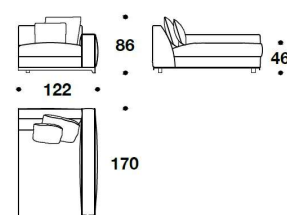

DID (E1DG) - DID (E1SG)  
ELEMENTO 1 POSTO CON  
BRACCIOLO DX O SX / 1 SEATER  
ELEMENT WITH RIGHT OR LEFT  
ARMREST  
142x111x86H. – H.S.46cm  
56x43 2/3x34H. – H.S.18"

DID (E2DP) - DID (E2SP)  
ELEMENTO 2 POSTI CON BRACCIOLO  
DX O SX / 2 SEATER ELEMENT WITH  
RIGHT OR LEFT ARMREST  
220x111x86H. – H.S.46cm  
86 2/3x43 2/3x34H. – H.S.18"

DID (E2DG) - DID (E2SG)  
ELEMENTO 3 POSTI CON BRACCIOLO  
DX O SX / 3 SEATER ELEMENT WITH  
RIGHT OR LEFT ARMREST  
260x111x86H. – H.S.46cm  
102 1/3x43 2/3x34H. – H.S.18"

DID (E1DGAS) - DID (E1SGAD)  
DIVANO ANGOLARE 1 POSTO CON  
BRACCIOLO DX O SX / 1 SEATER  
CORNER SOFA WITH RIGHT OR LEFT  
ARMREST  
253x111x86H. – H.S.46cm  
99 2/3x43 2/3x34H. – H.S.18"

DID (ANG)  
ELEMENTO ANGOLARE / CORNER  
ELEMENT  
111x111x86H. – H.S.46cm  
43 2/3x43 2/3x34H. – H.S.18"

DID (E1CNGAD) - DID (E1CNGAS)  
ELEMENTO ANGOLARE 1 POSTO DX O  
SX / 1 SEATER CORNER ELEMENT  
RIGHT OR LEFT  
229x111x86H. – H.S.46cm  
90x43 2/3x34H. – H.S.18"

DID (CLDPC) - DID (CLSPC)  
CHAISE LONGUE CON BRACCIOLO DX  
O SX / CHAISE LONGUE WITH RIGHT  
OR LEFT ARMREST  
122x170x86H. – H.S.46cm  
48x67x34H. – H.S.18"

DID (CLDPL) - DID (CLSPL)  
CHAISE LONGUE CON BRACCIOLO  
LUNGO DX O SX / CHAISE LONGUE  
W/RIGHT OR LEFT LONG ARMREST  
122x170x86H. – H.S.46cm  
48x67x34H. – H.S.18"