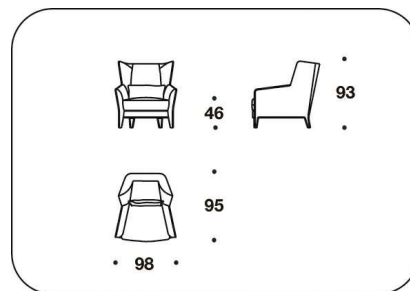

FEET Wood covered in leather or fabric

OPTIONAL Saddle with Villa Borghese embroidery, for high or low armchair

SEF (8/SCP)
 LAETITIA FUR : POLTRONA /
 ARMCHAIR
 96x95x110H. - H.S.46cm
 37 2/3x37 1/3x43 1/3H. - H.S.18"

SEF (8/SC)
 POLTRONA / ARMCHAIR
 96x95x110H. - H.S.46cm
 37 2/3x37 1/3x43 1/3H. - H.S.18"

LAE (CP1P/SC)
 POLTRONCINA / SMALL ARMCHAIR
 98x95x93H. - H.S.46cm
 38 2/3x37 1/3x36 2/3H. - H.S.18"

LAE (CLS0/SC)
 LOVESEAT
 150x95x93H. - H.S.46cm
 59x37 1/3x36 2/3H. - H.S.18"

LAE (CD20/SC)
 DIVANO 2 POSTI / 2 SEATER SOFA
 200x95x93H. - H.S.46cm
 78 2/3x37 1/3x36 2/3H. - H.S.18"

LAE (CD30/SC)
 DIVANO 3 POSTI / 3 SEATER SOFA
 225x95x93H. - H.S.46cm
 88 2/3x37 1/3x36 2/3H. - H.S.18"

LAE (CD40/SC)
 DIVANO 4 POSTI / 4 SEATER SOFA
 270x95x93H. - H.S.46cm
 106 1/3x37 1/3x36 2/3H. - H.S.18"

LAE (/SEL)
 LAETITIA : SELLA / SADDLE
 44x44cm
 17 1/4x17 1/4"

Note