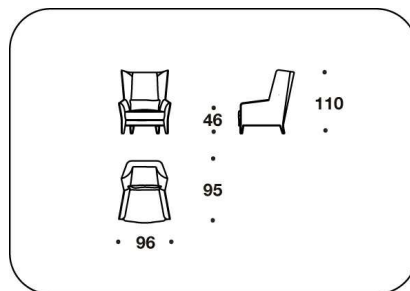

FEET Wood covered in leather or fabric

OPTIONAL Saddle with Villa Borghese embroidery, for high or low armchair

SEF (8/SCP)
 LAETITIA FUR : POLTRONA /
 ARMCHAIR
 96x95x110H. - H.S.46cm
 37 2/3x37 1/3x43 1/3H. - H.S.18"

SEF (8/SC)
 POLTRONA / ARMCHAIR
 96x95x110H. - H.S.46cm
 37 2/3x37 1/3x43 1/3H. - H.S.18"

LAE (CP1P/SC)
 POLTRONCINA / SMALL ARMCHAIR
 98x95x93H. - H.S.46cm
 38 2/3x37 1/3x36 2/3H. - H.S.18"

LAE (CLS0/SC)
 LOVESEAT
 150x95x93H. - H.S.46cm
 59x37 1/3x36 2/3H. - H.S.18"

LAE (CD20/SC)
 DIVANO 2 POSTI / 2 SEATER SOFA
 200x95x93H. - H.S.46cm
 78 2/3x37 1/3x36 2/3H. - H.S.18"

LAE (CD30/SC)
 DIVANO 3 POSTI / 3 SEATER SOFA
 225x95x93H. - H.S.46cm
 88 2/3x37 1/3x36 2/3H. - H.S.18"

LAE (CD40/SC)
 DIVANO 4 POSTI / 4 SEATER SOFA
 270x95x93H. - H.S.46cm
 106 1/3x37 1/3x36 2/3H. - H.S.18"

LAE (/SEL)
 LAETITIA : SELLA / SADDLE
 44x44cm
 17 1/4x17 1/4"

Note