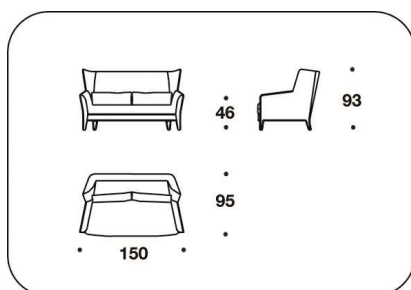

FEET Wood covered in leather or fabric

OPTIONAL Saddle with Villa Borghese embroidery, for high or low armchair

SEF (8/SCP)
 LAETITIA FUR : POLTRONA /
 ARMCHAIR
 96x95x110H. - H.S.46cm
 37 2/3x37 1/3x43 1/3H. - H.S.18"

SEF (8/SC)
 POLTRONA / ARMCHAIR
 96x95x110H. - H.S.46cm
 37 2/3x37 1/3x43 1/3H. - H.S.18"

LAE (CP1P/SC)
 POLTRONCINA / SMALL ARMCHAIR
 98x95x93H. - H.S.46cm
 38 2/3x37 1/3x36 2/3H. - H.S.18"

LAE (CLS0/SC)
 LOVESEAT
 150x95x93H. - H.S.46cm
 59x37 1/3x36 2/3H. - H.S.18"

LAE (CD20/SC)
 DIVANO 2 POSTI / 2 SEATER SOFA
 200x95x93H. - H.S.46cm
 78 2/3x37 1/3x36 2/3H. - H.S.18"

LAE (CD30/SC)
 DIVANO 3 POSTI / 3 SEATER SOFA
 225x95x93H. - H.S.46cm
 88 2/3x37 1/3x36 2/3H. - H.S.18"

LAE (CD40/SC)
 DIVANO 4 POSTI / 4 SEATER SOFA
 270x95x93H. - H.S.46cm
 106 1/3x37 1/3x36 2/3H. - H.S.18"

LAE (/SEL)
 LAETITIA : SELLA / SADDLE
 44x44cm
 17 1/4x17 1/4"

Note