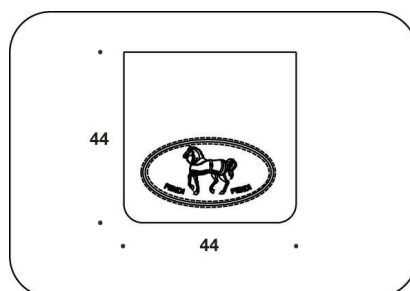

FEET Wood covered in leather or fabric

OPTIONAL Saddle with Villa Borghese embroidery, for high or low armchair

SEF (8/SCP)
 LAETITIA FUR : POLTRONA /
 ARMCHAIR
 96x95x110H. - H.S.46cm
 37 2/3x37 1/3x43 1/3H. - H.S.18"

SEF (8/SC)
 POLTRONA / ARMCHAIR
 96x95x110H. - H.S.46cm
 37 2/3x37 1/3x43 1/3H. - H.S.18"

LAE (CP1P/SC)
 POLTRONCINA / SMALL ARMCHAIR
 98x95x93H. - H.S.46cm
 38 2/3x37 1/3x36 2/3H. - H.S.18"

LAE (CLS0/SC)
 LOVESEAT
 150x95x93H. - H.S.46cm
 59x37 1/3x36 2/3H. - H.S.18"

LAE (CD20/SC)
 DIVANO 2 POSTI / 2 SEATER SOFA
 200x95x93H. - H.S.46cm
 78 2/3x37 1/3x36 2/3H. - H.S.18"

LAE (CD30/SC)
 DIVANO 3 POSTI / 3 SEATER SOFA
 225x95x93H. - H.S.46cm
 88 2/3x37 1/3x36 2/3H. - H.S.18"

LAE (CD40/SC)
 DIVANO 4 POSTI / 4 SEATER SOFA
 270x95x93H. - H.S.46cm
 106 1/3x37 1/3x36 2/3H. - H.S.18"

LAE (/SEL)
 LAETITIA : SELLA / SADDLE
 44x44cm
 17 1/4x17 1/4"

Note