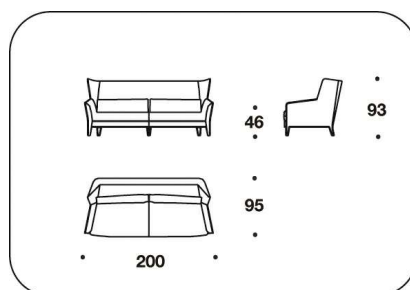

FEET Wood covered in leather or fabric

OPTIONAL Saddle with Villa Borghese embroidery, for high or low armchair

SEF (8/SCP)
 LAETITIA FUR : POLTRONA /
 ARMCHAIR
 96x95x110H. - H.S.46cm
 37 2/3x37 1/3x43 1/3H. - H.S.18"

SEF (8/SC)
 POLTRONA / ARMCHAIR
 96x95x110H. - H.S.46cm
 37 2/3x37 1/3x43 1/3H. - H.S.18"

LAE (CP1P/SC)
 POLTRONCINA / SMALL ARMCHAIR
 98x95x93H. - H.S.46cm
 38 2/3x37 1/3x36 2/3H. - H.S.18"

LAE (CLS0/SC)
 LOVESEAT
 150x95x93H. - H.S.46cm
 59x37 1/3x36 2/3H. - H.S.18"

LAE (CD20/SC)
 DIVANO 2 POSTI / 2 SEATER SOFA
 200x95x93H. - H.S.46cm
 78 2/3x37 1/3x36 2/3H. - H.S.18"

LAE (CD30/SC)
 DIVANO 3 POSTI / 3 SEATER SOFA
 225x95x93H. - H.S.46cm
 88 2/3x37 1/3x36 2/3H. - H.S.18"

LAE (CD40/SC)
 DIVANO 4 POSTI / 4 SEATER SOFA
 270x95x93H. - H.S.46cm
 106 1/3x37 1/3x36 2/3H. - H.S.18"

LAE (/SEL)
 LAETITIA : SELLA / SADDLE
 44x44cm
 17 1/4x17 1/4"

Note