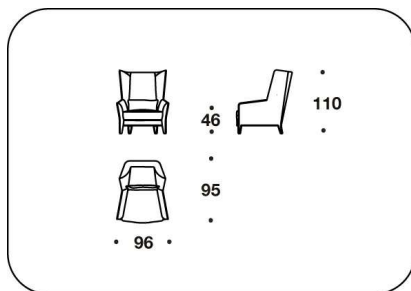

FEET Wood covered in leather or fabric

OPTIONAL Saddle with Villa Borghese embroidery, for high or low armchair

SEF (8/SCP)
 LAETITIA FUR : POLTRONA /
 ARMCHAIR
 96x95x110H. - H.S.46cm
 37 2/3x37 1/3x43 1/3H. - H.S.18"

SEF (8/SC)
 POLTRONA / ARMCHAIR
 96x95x110H. - H.S.46cm
 37 2/3x37 1/3x43 1/3H. - H.S.18"

LAE (CP1P/SC)
 POLTRONCINA / SMALL ARMCHAIR
 98x95x93H. - H.S.46cm
 38 2/3x37 1/3x36 2/3H. - H.S.18"

LAE (CLS0/SC)
 LOVESEAT
 150x95x93H. - H.S.46cm
 59x37 1/3x36 2/3H. - H.S.18"

LAE (CD20/SC)
 DIVANO 2 POSTI / 2 SEATER SOFA
 200x95x93H. - H.S.46cm
 78 2/3x37 1/3x36 2/3H. - H.S.18"

LAE (CD30/SC)
 DIVANO 3 POSTI / 3 SEATER SOFA
 225x95x93H. - H.S.46cm
 88 2/3x37 1/3x36 2/3H. - H.S.18"

LAE (CD40/SC)
 DIVANO 4 POSTI / 4 SEATER SOFA
 270x95x93H. - H.S.46cm
 106 1/3x37 1/3x36 2/3H. - H.S.18"

LAE (/SEL)
 LAETITIA : SELLA / SADDLE
 44x44cm
 17 1/4x17 1/4"

Note