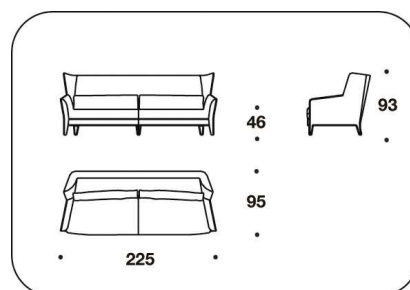

FEET Wood covered in leather or fabric

OPTIONAL Saddle with Villa Borghese embroidery, for high or low armchair

SEF (8/SCP)
 LAETITIA FUR : POLTRONA /
 ARMCHAIR
 96x95x110H. - H.S.46cm
 37 2/3x37 1/3x43 1/3H. - H.S.18"

SEF (8/SC)
 POLTRONA / ARMCHAIR
 96x95x110H. - H.S.46cm
 37 2/3x37 1/3x43 1/3H. - H.S.18"

LAE (CP1P/SC)
 POLTRONCINA / SMALL ARMCHAIR
 98x95x93H. - H.S.46cm
 38 2/3x37 1/3x36 2/3H. - H.S.18"

LAE (CLS0/SC)
 LOVESEAT
 150x95x93H. - H.S.46cm
 59x37 1/3x36 2/3H. - H.S.18"

LAE (CD20/SC)
 DIVANO 2 POSTI / 2 SEATER SOFA
 200x95x93H. - H.S.46cm
 78 2/3x37 1/3x36 2/3H. - H.S.18"

LAE (CD30/SC)
 DIVANO 3 POSTI / 3 SEATER SOFA
 225x95x93H. - H.S.46cm
 88 2/3x37 1/3x36 2/3H. - H.S.18"

LAE (CD40/SC)
 DIVANO 4 POSTI / 4 SEATER SOFA
 270x95x93H. - H.S.46cm
 106 1/3x37 1/3x36 2/3H. - H.S.18"

LAE (/SEL)
 LAETITIA : SELLA / SADDLE
 44x44cm
 17 1/4x17 1/4"

Note