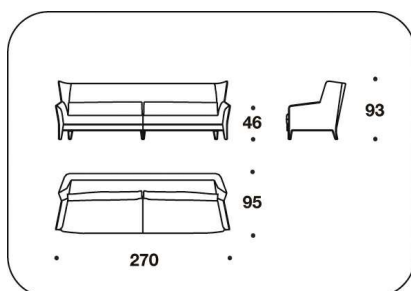

FEET Wood covered in leather or fabric

OPTIONAL Saddle with Villa Borghese embroidery, for high or low armchair

SEF (8/SCP)
 LAETITIA FUR : POLTRONA /
 ARMCHAIR
 96x95x110H. - H.S.46cm
 37 2/3x37 1/3x43 1/3H. - H.S.18"

SEF (8/SC)
 POLTRONA / ARMCHAIR
 96x95x110H. - H.S.46cm
 37 2/3x37 1/3x43 1/3H. - H.S.18"

LAE (CP1P/SC)
 POLTRONCINA / SMALL ARMCHAIR
 98x95x93H. - H.S.46cm
 38 2/3x37 1/3x36 2/3H. - H.S.18"

LAE (CLS0/SC)
 LOVESEAT
 150x95x93H. - H.S.46cm
 59x37 1/3x36 2/3H. - H.S.18"

LAE (CD20/SC)
 DIVANO 2 POSTI / 2 SEATER SOFA
 200x95x93H. - H.S.46cm
 78 2/3x37 1/3x36 2/3H. - H.S.18"

LAE (CD30/SC)
 DIVANO 3 POSTI / 3 SEATER SOFA
 225x95x93H. - H.S.46cm
 88 2/3x37 1/3x36 2/3H. - H.S.18"

LAE (CD40/SC)
 DIVANO 4 POSTI / 4 SEATER SOFA
 270x95x93H. - H.S.46cm
 106 1/3x37 1/3x36 2/3H. - H.S.18"

LAE (/SEL)
 LAETITIA : SELLA / SADDLE
 44x44cm
 17 1/4x17 1/4"

Note