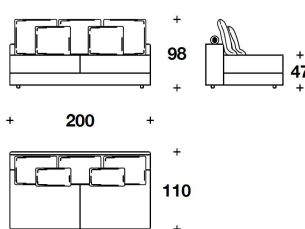

ELN (AE2C)
ELEMENTO CENTRALE 2 POSTI / 2
SEATER CENTRAL ELEMENT
200x110x98H. - H.S.47 cm
78 2/3x43 1/3x38 2/3H. - H.S.18 2/4 "