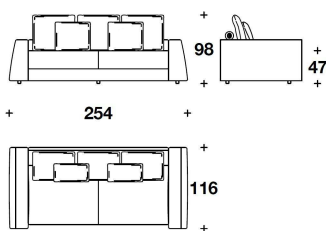

ELN (AD2)
DIVANO 2 POSTI / 2 SEATER SOFA
254x116x98H. - H.S.47cm
100x45 2/3x38 2/3H. - H.S.18 2/4"