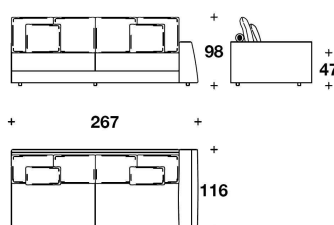

OPTIONAL CUSHION Cushion in down feather 50x50 (optional oval logo embroidery application) and 60x60 with loose cover in fabric or leather

ELN (AD2)
DIVANO 2 POSTI / 2 SEATER SOFA
254x116x98H. - H.S.47cm
100x45 2/3x38 2/3H. - H.S.18 2/4"

ELN (AD4)
DIVANO 4 POSTI / 4 SEATER SOFA
294x116x98H. - H.S.47 cm
115 2/3x45 2/3x38 2/3H. - H.S.18 2/4 "

ELN (AE1D) - ELN (AE1S)
ELEMENTO 1 POSTO CON
BRACCIOLO DX O SX / 1 SEATER
ELEMENT WITH RIGHT OR LEFT
ARMREST
147x116x98H. - H.S.47cm
58x45 2/3x38 2/3H. - H.S.18 2/4"

ELN (AE2D) - ELN (AE2S)
ELEMENTO 2 POSTI CON BRACCIOLO
DX O SX / 2 SEATER ELEMENT WITH
RIGHT OR LEFT ARMREST
227x116x98H. - H.S.47cm
89 1/3x45 2/3x38 2/3H. - H.S.18 2/4"

ELN (AE4D) - ELN (AE4S)
ELEMENTO 4 POSTI CON BRACCIOLO
DX O SX / 4 SEATER ELEMENT WITH
RIGHT OR LEFT ARMREST
267x116x98H. - H.S.47cm
105x45 2/3x38 2/3H. - H.S.18 2/4"