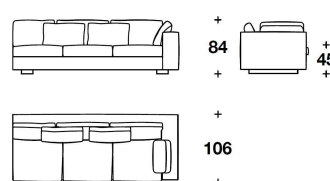

OPTIONAL Oval logo embroidery application on backrest cushions (see special manufactures pag.1)

TSR (D2)
DIVANO 2 POSTI / 2 SEATER SOFA
205x106x84H. – H.S.45cm
80 2/3x41 2/3x33H. – H.S.17 3/4"

TSR (D3)
DIVANO 3 POSTI / 3 SEATER SOFA
242x106x84H. – H.S.45cm
95 1/3x41 2/3x33H. – H.S.17 3/4"

TSR (D4)
DIVANO 4 POSTI / 4 SEATER SOFA
283x106x84H. – H.S.45cm
111 1/3x41 2/3x33H. – H.S.17 3/4"

TSR (E2D) - TSR (E2S)
ELEMENTO 2 POSTI CON BRACCIOLO
DX O SX / 2 SEATER ELEMENT WITH
RIGHT OR LEFT ARM
181x106x84H. – H.S.45cm
71 1/3x41 2/3x33H. – H.S.17 3/4"

TSR (E4AD) - TSR (E4AS)
DIVANO ANGOLARE 4 POSTI CON
BRACCIOLO DX O SX / 4 SEATER
CORNER SOFA WITH RIGHT OR LEFT
ARMREST
283x106x84H. – H.S.45cm
111 1/3x41 2/3x33H. – H.S.17 3/4"

TSR (E4D) - TSR (E4S)
ELEMENTO 4 POSTI CON BRACCIOLO
DX O SX / 4 SEATER ELEMENT WITH
RIGHT OR LEFT ARMREST
258x106x84H. – H.S.45cm
101 2/3x41 2/3x33H. – H.S.17 3/4"