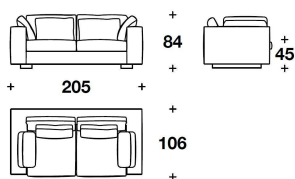

OPTIONAL Oval logo embroidery application on backrest cushions (see special manufactures pag.1)

TSR (D2)
DIVANO 2 POSTI / 2 SEATER SOFA
205x106x84H. – H.S.45cm
80 2/3x41 2/3x33H. – H.S.17 3/4"

TSR (D3)
DIVANO 3 POSTI / 3 SEATER SOFA
242x106x84H. – H.S.45cm
95 1/3x41 2/3x33H. – H.S.17 3/4"

TSR (D4)
DIVANO 4 POSTI / 4 SEATER SOFA
283x106x84H. – H.S.45cm
111 1/3x41 2/3x33H. – H.S.17 3/4"

TSR (E2D) - TSR (E2S)
ELEMENTO 2 POSTI CON BRACCIOLO
DX O SX / 2 SEATER ELEMENT WITH
RIGHT OR LEFT ARM
181x106x84H. – H.S.45cm
71 1/3x41 2/3x33H. – H.S.17 3/4"

TSR (E4AD) - TSR (E4AS)
DIVANO ANGOLARE 4 POSTI CON
BRACCIOLO DX O SX / 4 SEATER
CORNER SOFA WITH RIGHT OR LEFT
ARMREST
283x106x84H. – H.S.45cm
111 1/3x41 2/3x33H. – H.S.17 3/4"

TSR (E4D) - TSR (E4S)
ELEMENTO 4 POSTI CON BRACCIOLO
DX O SX / 4 SEATER ELEMENT WITH
RIGHT OR LEFT ARMREST
258x106x84H. – H.S.45cm
101 2/3x41 2/3x33H. – H.S.17 3/4"