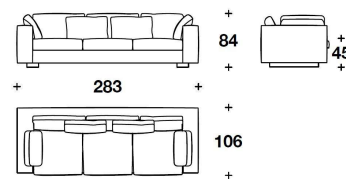

OPTIONAL Oval logo embroidery application on backrest cushions (see special manufactures pag.1)

TSR (D2)
DIVANO 2 POSTI / 2 SEATER SOFA
205x106x84H. – H.S.45cm
80 2/3x41 2/3x33H. – H.S.17 3/4"

TSR (D3)
DIVANO 3 POSTI / 3 SEATER SOFA
242x106x84H. – H.S.45cm
95 1/3x41 2/3x33H. – H.S.17 3/4"

TSR (D4)
DIVANO 4 POSTI / 4 SEATER SOFA
283x106x84H. – H.S.45cm
111 1/3x41 2/3x33H. – H.S.17 3/4"

TSR (E2D) - TSR (E2S)
ELEMENTO 2 POSTI CON BRACCIOLO
DX O SX / 2 SEATER ELEMENT WITH
RIGHT OR LEFT ARM
181x106x84H. – H.S.45cm
71 1/3x41 2/3x33H. – H.S.17 3/4"

TSR (E4AD) - TSR (E4AS)
DIVANO ANGOLARE 4 POSTI CON
BRACCIOLO DX O SX / 4 SEATER
CORNER SOFA WITH RIGHT OR LEFT
ARMREST
283x106x84H. – H.S.45cm
111 1/3x41 2/3x33H. – H.S.17 3/4"

TSR (E4D) - TSR (E4S)
ELEMENTO 4 POSTI CON BRACCIOLO
DX O SX / 4 SEATER ELEMENT WITH
RIGHT OR LEFT ARMREST
258x106x84H. – H.S.45cm
101 2/3x41 2/3x33H. – H.S.17 3/4"