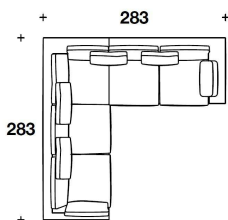

OPTIONAL Oval logo embroidery application on backrest cushions (see special manufactures pag.1)

TSR (D2)
DIVANO 2 POSTI / 2 SEATER SOFA
205x106x84H. – H.S.45cm
80 2/3x41 2/3x33H. – H.S.17 3/4"

TSR (D3)
DIVANO 3 POSTI / 3 SEATER SOFA
242x106x84H. – H.S.45cm
95 1/3x41 2/3x33H. – H.S.17 3/4"

TSR (D4)
DIVANO 4 POSTI / 4 SEATER SOFA
283x106x84H. – H.S.45cm
111 1/3x41 2/3x33H. – H.S.17 3/4"

TSR (E2D) - TSR (E2S)
ELEMENTO 2 POSTI CON BRACCIOLO
DX O SX / 2 SEATER ELEMENT WITH
RIGHT OR LEFT ARM
181x106x84H. – H.S.45cm
71 1/3x41 2/3x33H. – H.S.17 3/4"

TSR (E4AD) - TSR (E4AS)
DIVANO ANGOLARE 4 POSTI CON
BRACCIOLO DX O SX / 4 SEATER
CORNER SOFA WITH RIGHT OR LEFT
ARMREST
283x106x84H. – H.S.45cm
111 1/3x41 2/3x33H. – H.S.17 3/4"

TSR (E4D) - TSR (E4S)
ELEMENTO 4 POSTI CON BRACCIOLO
DX O SX / 4 SEATER ELEMENT WITH
RIGHT OR LEFT ARMREST
258x106x84H. – H.S.45cm
101 2/3x41 2/3x33H. – H.S.17 3/4"