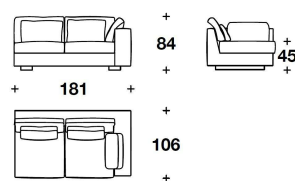

OPTIONAL Oval logo embroidery application on backrest cushions (see special manufactures pag.1)

TSR (D2)
DIVANO 2 POSTI / 2 SEATER SOFA
205x106x84H. – H.S.45cm
80 2/3x41 2/3x33H. – H.S.17 3/4"

TSR (D3)
DIVANO 3 POSTI / 3 SEATER SOFA
242x106x84H. – H.S.45cm
95 1/3x41 2/3x33H. – H.S.17 3/4"

TSR (D4)
DIVANO 4 POSTI / 4 SEATER SOFA
283x106x84H. – H.S.45cm
111 1/3x41 2/3x33H. – H.S.17 3/4"

TSR (E2D) - TSR (E2S)
ELEMENTO 2 POSTI CON BRACCIOLO
DX O SX / 2 SEATER ELEMENT WITH
RIGHT OR LEFT ARM
181x106x84H. – H.S.45cm
71 1/3x41 2/3x33H. – H.S.17 3/4"

TSR (E4AD) - TSR (E4AS)
DIVANO ANGOLARE 4 POSTI CON
BRACCIOLO DX O SX / 4 SEATER
CORNER SOFA WITH RIGHT OR LEFT
ARMREST
283x106x84H. – H.S.45cm
111 1/3x41 2/3x33H. – H.S.17 3/4"

TSR (E4D) - TSR (E4S)
ELEMENTO 4 POSTI CON BRACCIOLO
DX O SX / 4 SEATER ELEMENT WITH
RIGHT OR LEFT ARMREST
258x106x84H. – H.S.45cm
101 2/3x41 2/3x33H. – H.S.17 3/4"