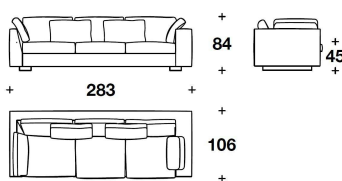

OPTIONAL Oval logo embroidery application on backrest cushions (see special manufactures pag.1)

TSR (D2)
DIVANO 2 POSTI / 2 SEATER SOFA
205x106x84H. – H.S.45cm
80 2/3x41 2/3x33H. – H.S.17 3/4"

TSR (D3)
DIVANO 3 POSTI / 3 SEATER SOFA
242x106x84H. – H.S.45cm
95 1/3x41 2/3x33H. – H.S.17 3/4"

TSR (D4)
DIVANO 4 POSTI / 4 SEATER SOFA
283x106x84H. – H.S.45cm
111 1/3x41 2/3x33H. – H.S.17 3/4"

TSR (E2D) - TSR (E2S)
ELEMENTO 2 POSTI CON BRACCIOLO
DX O SX / 2 SEATER ELEMENT WITH
RIGHT OR LEFT ARM
181x106x84H. – H.S.45cm
71 1/3x41 2/3x33H. – H.S.17 3/4"

TSR (E4AD) - TSR (E4AS)
DIVANO ANGOLARE 4 POSTI CON
BRACCIOLO DX O SX / 4 SEATER
CORNER SOFA WITH RIGHT OR LEFT
ARMREST
283x106x84H. – H.S.45cm
111 1/3x41 2/3x33H. – H.S.17 3/4"

TSR (E4D) - TSR (E4S)
ELEMENTO 4 POSTI CON BRACCIOLO
DX O SX / 4 SEATER ELEMENT WITH
RIGHT OR LEFT ARMREST
258x106x84H. – H.S.45cm
101 2/3x41 2/3x33H. – H.S.17 3/4"