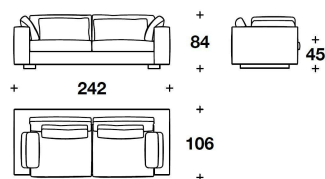

OPTIONAL Oval logo embroidery application on backrest cushions (see special manufactures pag.1)

TSR (D2)
DIVANO 2 POSTI / 2 SEATER SOFA
205x106x84H. – H.S.45cm
80 2/3x41 2/3x33H. – H.S.17 3/4"

TSR (D3)
DIVANO 3 POSTI / 3 SEATER SOFA
242x106x84H. – H.S.45cm
95 1/3x41 2/3x33H. – H.S.17 3/4"

TSR (D4)
DIVANO 4 POSTI / 4 SEATER SOFA
283x106x84H. – H.S.45cm
111 1/3x41 2/3x33H. – H.S.17 3/4"

TSR (E2D) - TSR (E2S)
ELEMENTO 2 POSTI CON BRACCIOLO
DX O SX / 2 SEATER ELEMENT WITH
RIGHT OR LEFT ARM
181x106x84H. – H.S.45cm
71 1/3x41 2/3x33H. – H.S.17 3/4"

TSR (E4AD) - TSR (E4AS)
DIVANO ANGOLARE 4 POSTI CON
BRACCIOLO DX O SX / 4 SEATER
CORNER SOFA WITH RIGHT OR LEFT
ARMREST
283x106x84H. – H.S.45cm
111 1/3x41 2/3x33H. – H.S.17 3/4"

TSR (E4D) - TSR (E4S)
ELEMENTO 4 POSTI CON BRACCIOLO
DX O SX / 4 SEATER ELEMENT WITH
RIGHT OR LEFT ARMREST
258x106x84H. – H.S.45cm
101 2/3x41 2/3x33H. – H.S.17 3/4"