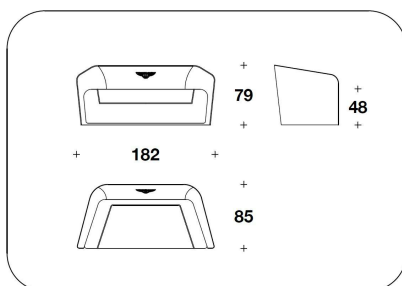

OPTIONAL Outer leather cover diamond quilted

BENTLEY HOME
sofa & armchairs
RUGBY

BENTLEY

POB (3L) - POB (3)
POLTRONA / ARMCHAIR
68x65x74H. - H.S.47cm
26 2/3x25 2/3x29H. - H.S.18 2/4"

RUG (D2L) - RUG (D2)
DIVANO 2 POSTI / 2 SEATER SOFA
182x85x79H. - H.S.48cm
71 2/3x33 1/3x31H. - H.S.19"

POB (3R)
BURR WALNUT - CHESTNUT :
POLTRONA / ARMCHAIR
68x65x74H. - H.S.47cm
26 2/3x25 2/3x29H. - H.S.18 2/4"

RUG (D2R)
BURR WALNUT - CHESTNUT : DIVANO
2 POSTI / 2 SEATER SOFA
182x85x79H. - H.S.48cm
71 2/3x33 1/3x31H. - H.S.19"