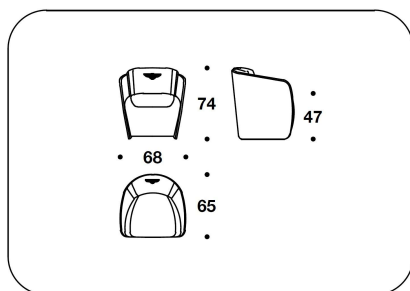

SEAT Wood with interwoven elastic belts, padded with Polyurethane and Fiberfill

COVER Not removable fabric or leather cover (printed leather not included), logo embroidery. Leather piping coordinated with seat or to choice

OPTIONAL Outer leather cover diamond quilted

BENTLEY HOME
sofa & armchairs
RUGBY

BENTLEY

POB (3L) - POB (3)
POLTRONA / ARMCHAIR
68x65x74H. - H.S.47cm
26 2/3x25 2/3x29H. - H.S.18 2/4"

RUG (D2L) - RUG (D2)
DIVANO 2 POSTI / 2 SEATER SOFA
182x85x79H. - H.S.48cm
71 2/3x33 1/3x31H. - H.S.19"

POB (3R)
BURR WALNUT - CHESTNUT :
POLTRONA / ARMCHAIR
68x65x74H. - H.S.47cm
26 2/3x25 2/3x29H. - H.S.18 2/4"

RUG (D2R)
BURR WALNUT - CHESTNUT : DIVANO
2 POSTI / 2 SEATER SOFA
182x85x79H. - H.S.48cm
71 2/3x33 1/3x31H. - H.S.19"