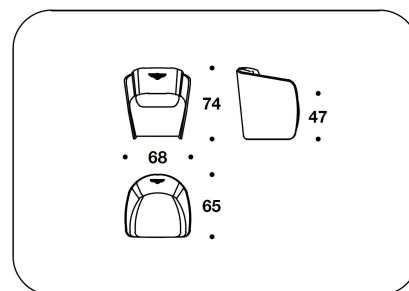

OPTIONAL Outer leather cover diamond quilted

BENTLEY HOME
sofa & armchairs
RUGBY

BENTLEY

POB (3L) - POB (3)
POLTRONA / ARMCHAIR
68x65x74H. - H.S.47cm
26 2/3x25 2/3x29H. - H.S.18 2/4"

RUG (D2L) - RUG (D2)
DIVANO 2 POSTI / 2 SEATER SOFA
182x85x79H. - H.S.48cm
71 2/3x33 1/3x31H. - H.S.19"

POB (3R)
BURR WALNUT - CHESTNUT :
POLTRONA / ARMCHAIR
68x65x74H. - H.S.47cm
26 2/3x25 2/3x29H. - H.S.18 2/4"

RUG (D2R)
BURR WALNUT - CHESTNUT : DIVANO
2 POSTI / 2 SEATER SOFA
182x85x79H. - H.S.48cm
71 2/3x33 1/3x31H. - H.S.19"