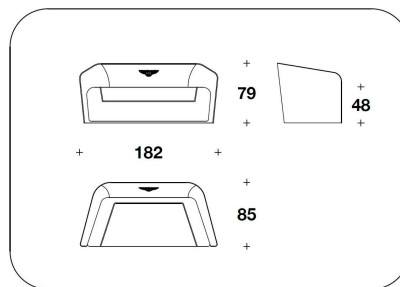

OPTIONAL Outer leather cover diamond quilted

BENTLEY HOME
sofa & armchairs
RUGBY

BENTLEY

POB (3L) - POB (3)
POLTRONA / ARMCHAIR
68x65x74H. - H.S.47cm
26 2/3x25 2/3x29H. - H.S.18 2/4"

RUG (D2L) - RUG (D2)
DIVANO 2 POSTI / 2 SEATER SOFA
182x85x79H. - H.S.48cm
71 2/3x33 1/3x31H. - H.S.19"

POB (3R)
BURR WALNUT - CHESTNUT :
POLTRONA / ARMCHAIR
68x65x74H. - H.S.47cm
26 2/3x25 2/3x29H. - H.S.18 2/4"

RUG (D2R)
BURR WALNUT - CHESTNUT : DIVANO
2 POSTI / 2 SEATER SOFA
182x85x79H. - H.S.48cm
71 2/3x33 1/3x31H. - H.S.19"