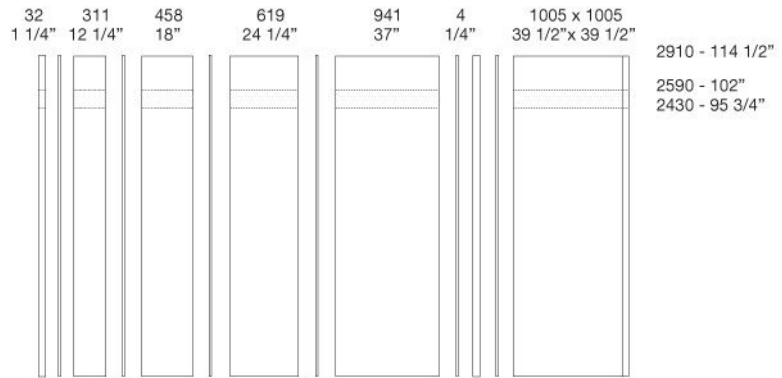

Poliform

UBIK

R&D POLIFORM (2003)

Poliform

UBIK

R&D POLIFORM (2003)

DIMENSION

ubik walk-in closet

UBIK WALL PANELING

How to calculate the dimensions

To obtain the total width, add up the back panel widths mm 32 - 1 1/4" for the initial lateral profile, mm 4 - 1/4" for each rack and 1 1/4" for the end lateral side.

Depth UbiK wall paneling

mm 460 - 18" and mm 605 - 23 3/4"

UBIK PROFILE WITH RACK

How to calculate the dimensions

To obtain the total width, add up the shelves widths, mm 24 - 1" for the initial lateral profile, mm 4 - 1/4" for each rack and mm 24 - 1" for the ending lateral profile.

Depth UbiK profile with rack

mm 434 - 17" and mm 579 - 22 3/4"

UBIK

R&D POLIFORM (2003)

DIMENSION

walk-in closet

DEPTH MM 400 - 15 3/4" - THICKNESS MM 35 - 1 1/2"

NB