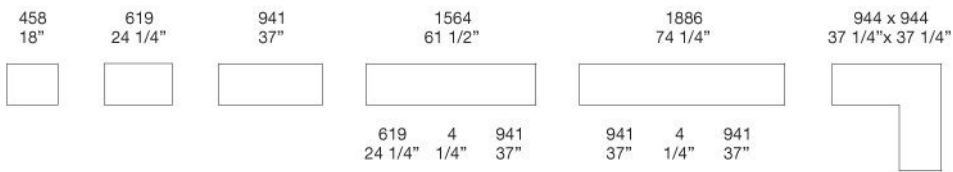

UBIK WALL PANELING

How to calculate the dimensions

To obtain the total width, add up the back panel widths mm 32 - 1 1/4" for the initial lateral profile, mm 4 - 1/4" for each rack and 1 1/4" for the end lateral side.

Depth UbiK wall paneling

mm 460 - 18" and mm 605 - 23 3/4"

UBIK PROFILE WITH RACK

How to calculate the dimensions

To obtain the total width, add up the shelves widths, mm 24 - 1" for the initial lateral profile, mm 4 - 1/4" for each rack and mm 24 - 1" for the ending lateral profile.

Depth UbiK profile with rack

mm 434 - 17" and mm 579 - 22 3/4"

UBIK

R&D POLIFORM (2003)

DIMENSION

walk-in closet

DEPTH MM 400 - 15 3/4" - THICKNESS MM 35 - 1 1/2"

NB

Shelves w 61 1/2" and 74 1/4" are available for wall paneling only.

DEPTH MM 545 - 21 1/2" - THICKNESS MM 35 - 1 1/2"

UBIK

FINISHINGS\BACKS\GLOSSY GLASS (6)

2201 WHITE
EXTRALIGHT

2273
GHIACCIO

1204
GRAFITE

1235 CANAPA