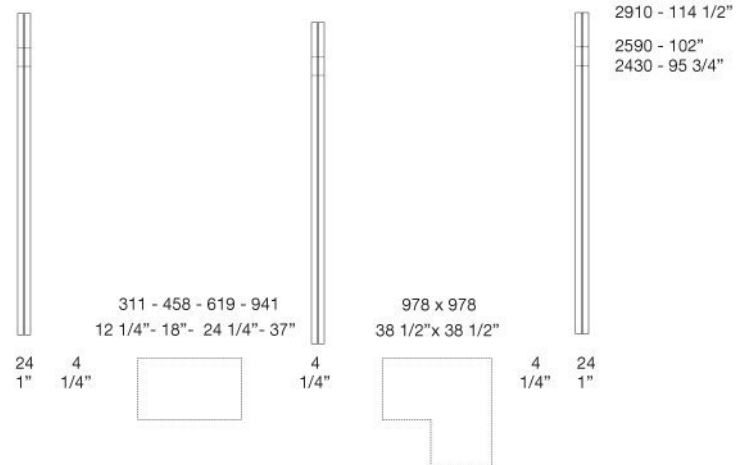

UBIK WALL PANELING

How to calculate the dimensions

To obtain the total width, add up the back panel widths mm 32 - 1 1/4" for the initial lateral profile, mm 4 - 1/4" for each rack and 1 1/4" for the end lateral side.

Depth UbiK wall paneling

mm 460 - 18" and mm 605 - 23 3/4"

UBIK PROFILE WITH RACK

How to calculate the dimensions

To obtain the total width, add up the shelves widths, mm 24 - 1" for the initial lateral profile, mm 4 - 1/4" for each rack and mm 24 - 1" for the ending lateral profile.

Depth UbiK profile with rack

mm 434 - 17" and mm 579 - 22 3/4"

UBIK

R&D POLIFORM (2003)

DIMENSION

walk-in closet

DEPTH MM 400 - 15 3/4" - THICKNESS MM 35 - 1 1/2"

NB

Shelves w 61 1/2" and 74 1/4" are available for wall paneling only.

DEPTH MM 545 - 21 1/2" - THICKNESS MM 35 - 1 1/2"

UBIK

FINISHINGS\BACKS\GLOSSY GLASS (6)

2201 WHITE
EXTRALIGHT

2273
GHIACCIO

1204
GRAFITE

1235 CANAPA