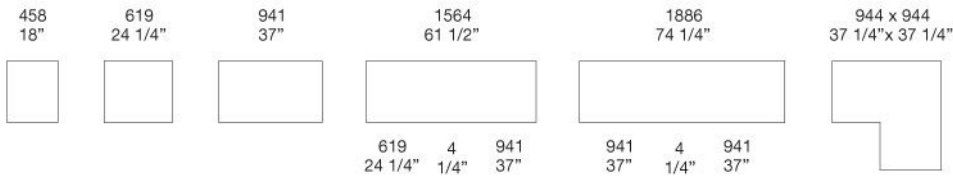

UBIK WALL PANELING

How to calculate the dimensions

To obtain the total width, add up the back panel widths mm 32 - 1 1/4" for the initial lateral profile, mm 4 - 1/4" for each rack and 1 1/4" for the end lateral side.

Depth UbiK wall paneling

mm 460 - 18" and mm 605 - 23 3/4"

UBIK PROFILE WITH RACK

How to calculate the dimensions

To obtain the total width, add up the shelves widths, mm 24 - 1" for the initial lateral profile, mm 4 - 1/4" for each rack and mm 24 - 1" for the ending lateral profile.

Depth UbiK profile with rack

mm 434 - 17" and mm 579 - 22 3/4"

UBIK

R&D POLIFORM (2003)

DIMENSION

walk-in closet

DEPTH MM 400 - 15 3/4" - THICKNESS MM 35 - 1 1/2"

NB

Shelves w 61 1/2" and 74 1/4" are available for wall paneling only.

DEPTH MM 545 - 21 1/2" - THICKNESS MM 35 - 1 1/2"

UBIK

FINISHINGS\BACKS\GLOSSY GLASS (6)

2201 WHITE
EXTRALIGHT

2273
GHIACCIO

1204
GRAFITE

1235 CANAPA