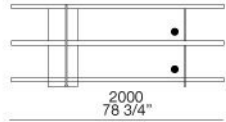

BRISTOL

JEAN-MARIE MASSAUD (2014)

LB1971