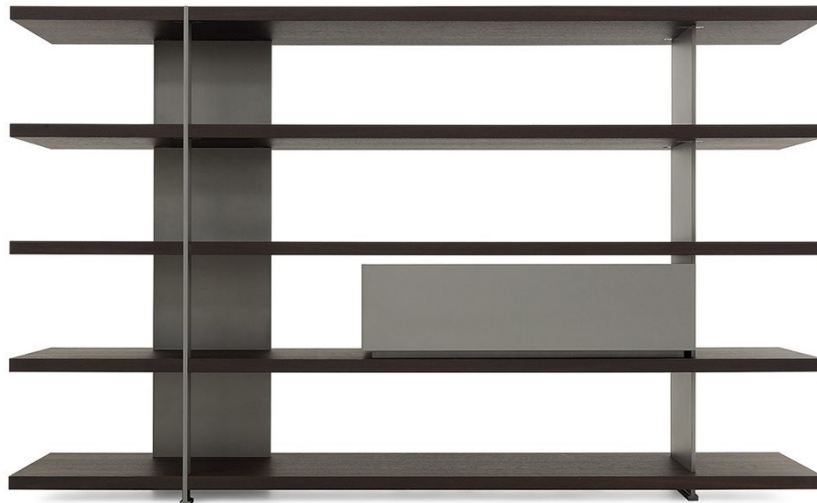

BRISTOL

JEAN-MARIE MASSAUD (2014)

DESCRIPTION

A bookcase with an original design and light, simple lines to complete Bristol collection launched in 2014 by Jean-Marie Massaud.

Poliform

BRISTOL

JEAN-MARIE MASSAUD (2014)

TECHNICAL DESCRIPTION

TPOLOGY

bookshelves

STRUCTURE

panel of wooden particles in veneer or lacquered matt/glossy colours

METAL PARTS

aluminium painted

CABINETS