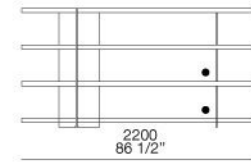

BRISTOL

JEAN-MARIE MASSAUD (2014)

LB2202