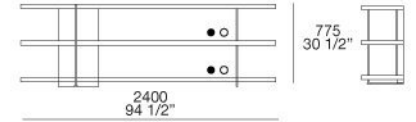

BRISTOL

JEAN-MARIE MASSAUD (2014)

LB2401