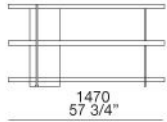

BRISTOL

JEAN-MARIE MASSAUD (2014)

LB1471