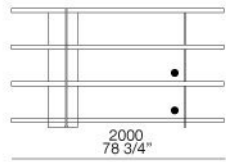

BRISTOL

JEAN-MARIE MASSAUD (2014)

LB1972