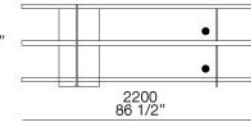

BRISTOL

JEAN-MARIE MASSAUD (2014)

LB2201