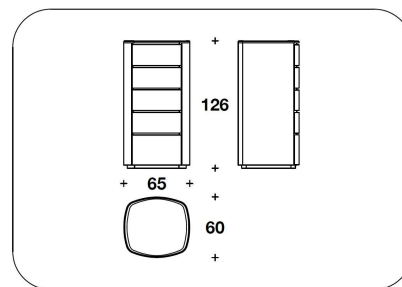

BENTLEY HOME
living / chest of drawers
HAROLD

BENTLEY

HOME

BMB (05) - BMB (05P)
CASSETTIERA / CHEST OF DRAWERS
120x62x73H.cm
47 1/3x24 1/3x28 2/3H."

BMB (11) - BMB (11P)
CASSETTIERA / CHEST OF DRAWERS
140x62x73H.cm
55x24 1/3x28 2/3H."

BMB (04) - BMB (04P)
SETTIMINO / CHEST OF DRAWERS
65x60x126H.cm
25 2/3x23 2/3x49 2/3H."

Note