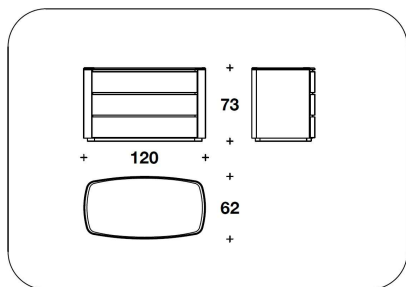

BENTLEY HOME
living / chest of drawers
HAROLD

BENTLEY

HOME

BMB (05) - BMB (05P)
CASSETTIERA / CHEST OF DRAWERS
120x62x73H.cm
47 1/3x24 1/3x28 2/3H."

BMB (11) - BMB (11P)
CASSETTIERA / CHEST OF DRAWERS
140x62x73H.cm
55x24 1/3x28 2/3H."

BMB (04) - BMB (04P)
SETTIMINO / CHEST OF DRAWERS
65x60x126H.cm
25 2/3x23 2/3x49 2/3H."

Note