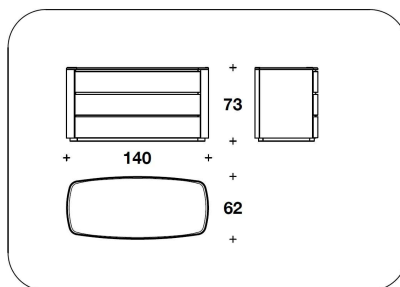

BENTLEY HOME
living / chest of drawers
HAROLD

BENTLEY

HOME

BMB (05) - BMB (05P)
CASSETTIERA / CHEST OF DRAWERS
120x62x73H.cm
47 1/3x24 1/3x28 2/3H."

BMB (11) - BMB (11P)
CASSETTIERA / CHEST OF DRAWERS
140x62x73H.cm
55x24 1/3x28 2/3H."

BMB (04) - BMB (04P)
SETTIMINO / CHEST OF DRAWERS
65x60x126H.cm
25 2/3x23 2/3x49 2/3H."

Note