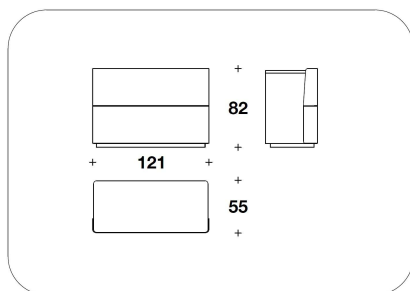

OPTIONAL Leather handles (printed leathers not included), steel details with gun-metal grey finishing

BENTLEY HOME
living / chest of drawers
LANES

BENTLEY

BMB (12)
CASSETTIERA / CHEST OF DRAWERS
121x55x82H.cm
47 2/3x21 2/3x32 1/3H."

BMB (13)
CASSETTIERA "SETTIMINO" / CHEST
OF DRAWERS
61x55x134H.cm
24x21 2/3x52 2/3H."

Note