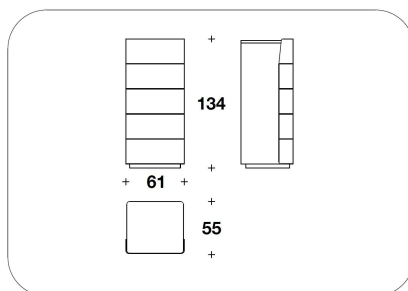

OPTIONAL Leather handles (printed leathers not included), steel details with gun-metal grey finishing

BENTLEY HOME
living / chest of drawers
LANES

BENTLEY

BMB (12)
CASSETTIERA / CHEST OF DRAWERS
121x55x82H.cm
47 2/3x21 2/3x32 1/3H."

BMB (13)
CASSETTIERA "SETTIMINO" / CHEST
OF DRAWERS
61x55x134H.cm
24x21 2/3x52 2/3H."

Note