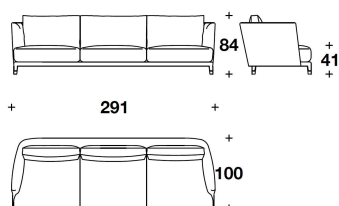

OPTIONAL BACKREST Feather

OPTIONAL Oval logo embroidery application on the back cushion (see special manufactures pag.1)

ADL (POL) - ADL/PGR
 POLTRONA / ARMCHAIR
 89x88x84H. - H.S.41cm
 35x34 2/3x33H. - H.S.16 1/4"

ADL (D2) - ADL/PGR
 DIVANO 2 POSTI / 2 SEATER SOFA
 211x100x84H. - H.S.41cm
 83x39 1/3x33H. - H.S.16 1/4"

ADL (D3) - ADL/PGR
 DIVANO 3 POSTI / 3 SEATER SOFA
 251x100x84H. - H.S.41cm
 98 2/3x39 1/3x33H. - H.S.16 1/4"

ADL (D4) - ADL/PGR
 DIVANO 4 POSTI / 4 SEATER SOFA
 291x100x84H. - H.S.41cm
 114 2/3x39 1/3x33H. - H.S.16 1/4"

ADL (POUQ)
 POUF QUADRATO / SQUARE
 OTTOMAN
 100x100x41H.cm
 39 1/3x39 1/3x16 1/4H."

ADL (POUR)
 POUF RETTANGOLARE /
 RECTANGULAR OTTOMAN
 130x80x41H.cm
 51 1/3x31 1/3x16 1/4H."