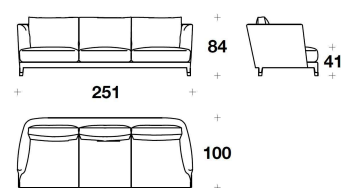

OPTIONAL BACKREST Feather

OPTIONAL Oval logo embroidery application on the back cushion (see special manufactures pag.1)

ADL (POL) - ADL/PGR
 POLTRONA / ARMCHAIR
 89x88x84H. - H.S.41cm
 35x34 2/3x33H. - H.S.16 1/4"

ADL (D2) - ADL/PGR
 DIVANO 2 POSTI / 2 SEATER SOFA
 211x100x84H. - H.S.41cm
 83x39 1/3x33H. - H.S.16 1/4"

ADL (D3) - ADL/PGR
 DIVANO 3 POSTI / 3 SEATER SOFA
 251x100x84H. - H.S.41cm
 98 2/3x39 1/3x33H. - H.S.16 1/4"

ADL (D4) - ADL/PGR
 DIVANO 4 POSTI / 4 SEATER SOFA
 291x100x84H. - H.S.41cm
 114 2/3x39 1/3x33H. - H.S.16 1/4"

ADL (POUQ)
 POUF QUADRATO / SQUARE
 OTTOMAN
 100x100x41H.cm
 39 1/3x39 1/3x16 1/4H."

ADL (POUR)
 POUF RETTANGOLARE /
 RECTANGULAR OTTOMAN
 130x80x41H.cm
 51 1/3x31 1/3x16 1/4H."