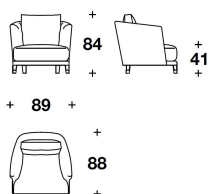

OPTIONAL BACKREST Feather

OPTIONAL Oval logo embroidery application on the back cushion (see special manufactures pag.1)

ADL (POL) - ADL/PGR
 POLTRONA / ARMCHAIR
 89x88x84H. - H.S.41cm
 35x34 2/3x33H. - H.S.16 1/4"

ADL (D2) - ADL/PGR
 DIVANO 2 POSTI / 2 SEATER SOFA
 211x100x84H. - H.S.41cm
 83x39 1/3x33H. - H.S.16 1/4"

ADL (D3) - ADL/PGR
 DIVANO 3 POSTI / 3 SEATER SOFA
 251x100x84H. - H.S.41cm
 98 2/3x39 1/3x33H. - H.S.16 1/4"

ADL (D4) - ADL/PGR
 DIVANO 4 POSTI / 4 SEATER SOFA
 291x100x84H. - H.S.41cm
 114 2/3x39 1/3x33H. - H.S.16 1/4"

ADL (POUQ)
 POUF QUADRATO / SQUARE
 OTTOMAN
 100x100x41H.cm
 39 1/3x39 1/3x16 1/4H."

ADL (POUR)
 POUF RETTANGOLARE /
 RECTANGULAR OTTOMAN
 130x80x41H.cm
 51 1/3x31 1/3x16 1/4H."