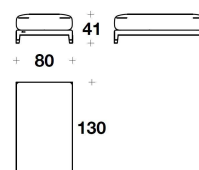

OPTIONAL BACKREST Feather

OPTIONAL Oval logo embroidery application on the back cushion (see special manufactures pag.1)

ADL (POL) - ADL/PGR
 POLTRONA / ARMCHAIR
 89x88x84H. - H.S.41cm
 35x34 2/3x33H. - H.S.16 1/4"

ADL (D2) - ADL/PGR
 DIVANO 2 POSTI / 2 SEATER SOFA
 211x100x84H. - H.S.41cm
 83x39 1/3x33H. - H.S.16 1/4"

ADL (D3) - ADL/PGR
 DIVANO 3 POSTI / 3 SEATER SOFA
 251x100x84H. - H.S.41cm
 98 2/3x39 1/3x33H. - H.S.16 1/4"

ADL (D4) - ADL/PGR
 DIVANO 4 POSTI / 4 SEATER SOFA
 291x100x84H. - H.S.41cm
 114 2/3x39 1/3x33H. - H.S.16 1/4"

ADL (POUQ)
 POUF QUADRATO / SQUARE
 OTTOMAN
 100x100x41H.cm
 39 1/3x39 1/3x16 1/4H."

ADL (POUR)
 POUF RETTANGOLARE /
 RECTANGULAR OTTOMAN
 130x80x41H.cm
 51 1/3x31 1/3x16 1/4H."