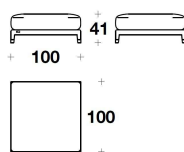

OPTIONAL BACKREST Feather

OPTIONAL Oval logo embroidery application on the back cushion (see special manufactures pag.1)

ADL (POL) - ADL/PGR
 POLTRONA / ARMCHAIR
 89x88x84H. - H.S.41cm
 35x34 2/3x33H. - H.S.16 1/4"

ADL (D2) - ADL/PGR
 DIVANO 2 POSTI / 2 SEATER SOFA
 211x100x84H. - H.S.41cm
 83x39 1/3x33H. - H.S.16 1/4"

ADL (D3) - ADL/PGR
 DIVANO 3 POSTI / 3 SEATER SOFA
 251x100x84H. - H.S.41cm
 98 2/3x39 1/3x33H. - H.S.16 1/4"

ADL (D4) - ADL/PGR
 DIVANO 4 POSTI / 4 SEATER SOFA
 291x100x84H. - H.S.41cm
 114 2/3x39 1/3x33H. - H.S.16 1/4"

ADL (POUQ)
 POUF QUADRATO / SQUARE
 OTTOMAN
 100x100x41H.cm
 39 1/3x39 1/3x16 1/4H."

ADL (POUR)
 POUF RETTANGOLARE /
 RECTANGULAR OTTOMAN
 130x80x41H.cm
 51 1/3x31 1/3x16 1/4H."