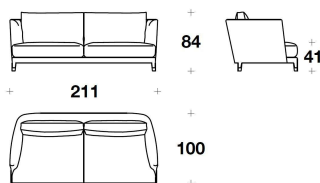

OPTIONAL BACKREST Feather

OPTIONAL Oval logo embroidery application on the back cushion (see special manufactures pag.1)

ADL (POL) - ADL/PGR
 POLTRONA / ARMCHAIR
 89x88x84H. - H.S.41cm
 35x34 2/3x33H. - H.S.16 1/4"

ADL (D2) - ADL/PGR
 DIVANO 2 POSTI / 2 SEATER SOFA
 211x100x84H. - H.S.41cm
 83x39 1/3x33H. - H.S.16 1/4"

ADL (D3) - ADL/PGR
 DIVANO 3 POSTI / 3 SEATER SOFA
 251x100x84H. - H.S.41cm
 98 2/3x39 1/3x33H. - H.S.16 1/4"

ADL (D4) - ADL/PGR
 DIVANO 4 POSTI / 4 SEATER SOFA
 291x100x84H. - H.S.41cm
 114 2/3x39 1/3x33H. - H.S.16 1/4"

ADL (POUQ)
 POUF QUADRATO / SQUARE
 OTTOMAN
 100x100x41H.cm
 39 1/3x39 1/3x16 1/4H."

ADL (POUR)
 POUF RETTANGOLARE /
 RECTANGULAR OTTOMAN
 130x80x41H.cm
 51 1/3x31 1/3x16 1/4H."