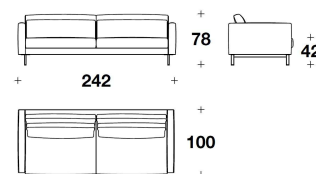

OPTIONAL Oval logo embroidery application on backrest cushions (see special manufactures pag.1)

TSD (POL)
POLTRONA / AMRCHIAR
95x100x78H. – H.S.42cm
37 1/3x39 1/3x30 2/3H. – H.S.16 2/4"

TSD (D2)
DIVANO 2 POSTI / 2 SEATER SOFA
202x100x78H. – H.S.42cm
79 2/3x39 1/3x30 2/3H. – H.S.16 2/4"

TSD (D3)
DIVANO 3 POSTI / 3 SEATER SOFA
242x100x78H. – H.S.42cm
95 1/3x39 1/3x30 2/3H. – H.S.16 2/4"

TSD (D4)
DIVANO 4 POSTI / 4 SEATER SOFA
292x100x78H. – H.S.42cm
115x39 1/3x30 2/3H. – H.S.16 2/4"

TSD (E2D) - TSD (E2S)
ELEMENTO 2 POSTI CON BRACCIO DX
O SX / 2 SEATER ELEMENT WITH
RIGHT OR LEFT ARM
190x100x78H. – H.S.42cm
74 2/3x39 1/3x30 2/3H. – H.S.16 2/4"

TSD (CLD) - TSD (CLS)
CHAISE LONGUE CON BRACCIOLO DX
O SX / CHAISE LONGUE WITH RIGHT
OR LEFT ARM
101x165x78H. – H.S.42cm
39 2/3x65x30 2/3H. – H.S.16 2/4"

TSD (E2D) + TSD (CLS) / TSD (E2S) +
TSD (CLD)
A) ESEMPIO DI COMPOSIZIONE /
SECTIONAL SOFA EXAMPLE
291x165x78H. - H.S.42cm
114 2/3x65x30 2/3H. - H.S.16 2/4"