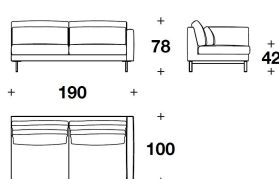

OPTIONAL Oval logo embroidery application on backrest cushions (see special manufactures pag.1)

TSD (POL)
POLTRONA / AMRCHIAR
95x100x78H. – H.S.42cm
37 1/3x39 1/3x30 2/3H. – H.S.16 2/4"

TSD (D2)
DIVANO 2 POSTI / 2 SEATER SOFA
202x100x78H. – H.S.42cm
79 2/3x39 1/3x30 2/3H. – H.S.16 2/4"

TSD (D3)
DIVANO 3 POSTI / 3 SEATER SOFA
242x100x78H. – H.S.42cm
95 1/3x39 1/3x30 2/3H. – H.S.16 2/4"

TSD (D4)
DIVANO 4 POSTI / 4 SEATER SOFA
292x100x78H. – H.S.42cm
115x39 1/3x30 2/3H. – H.S.16 2/4"

TSD (E2D) - TSD (E2S)
ELEMENTO 2 POSTI CON BRACCIO DX
O SX / 2 SEATER ELEMENT WITH
RIGHT OR LEFT ARM
190x100x78H. – H.S.42cm
74 2/3x39 1/3x30 2/3H. – H.S.16 2/4"

TSD (CLD) - TSD (CLS)
CHAISE LONGUE CON BRACCIOLO DX
O SX / CHAISE LONGUE WITH RIGHT
OR LEFT ARM
101x165x78H. – H.S.42cm
39 2/3x65x30 2/3H. – H.S.16 2/4"

TSD (E2D) + TSD (CLS) / TSD (E2S) +
TSD (CLD)
A) ESEMPIO DI COMPOSIZIONE /
SECTIONAL SOFA EXAMPLE
291x165x78H. - H.S.42cm
114 2/3x65x30 2/3H. - H.S.16 2/4"