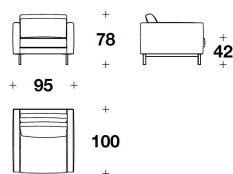

OPTIONAL Oval logo embroidery application on backrest cushions (see special manufactures pag.1)

TSD (POL)
POLTRONA / AMRCHIAR
95x100x78H. – H.S.42cm
37 1/3x39 1/3x30 2/3H. – H.S.16 2/4"

TSD (D2)
DIVANO 2 POSTI / 2 SEATER SOFA
202x100x78H. – H.S.42cm
79 2/3x39 1/3x30 2/3H. – H.S.16 2/4"

TSD (D3)
DIVANO 3 POSTI / 3 SEATER SOFA
242x100x78H. – H.S.42cm
95 1/3x39 1/3x30 2/3H. – H.S.16 2/4"

TSD (D4)
DIVANO 4 POSTI / 4 SEATER SOFA
292x100x78H. – H.S.42cm
115x39 1/3x30 2/3H. – H.S.16 2/4"

TSD (E2D) - TSD (E2S)
ELEMENTO 2 POSTI CON BRACCIO DX
O SX / 2 SEATER ELEMENT WITH
RIGHT OR LEFT ARM
190x100x78H. – H.S.42cm
74 2/3x39 1/3x30 2/3H. – H.S.16 2/4"