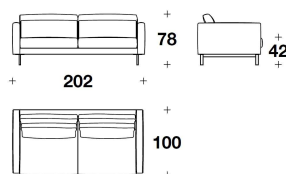

OPTIONAL Oval logo embroidery application on backrest cushions (see special manufactures pag.1)

TSD (POL)
POLTRONA / AMRCHIAR
95x100x78H. – H.S.42cm
37 1/3x39 1/3x30 2/3H. – H.S.16 2/4"

TSD (D2)
DIVANO 2 POSTI / 2 SEATER SOFA
202x100x78H. – H.S.42cm
79 2/3x39 1/3x30 2/3H. – H.S.16 2/4"

TSD (D3)
DIVANO 3 POSTI / 3 SEATER SOFA
242x100x78H. – H.S.42cm
95 1/3x39 1/3x30 2/3H. – H.S.16 2/4"

TSD (D4)
DIVANO 4 POSTI / 4 SEATER SOFA
292x100x78H. – H.S.42cm
115x39 1/3x30 2/3H. – H.S.16 2/4"

TSD (E2D) - TSD (E2S)
ELEMENTO 2 POSTI CON BRACCIO DX
O SX / 2 SEATER ELEMENT WITH
RIGHT OR LEFT ARM
190x100x78H. – H.S.42cm
74 2/3x39 1/3x30 2/3H. – H.S.16 2/4"