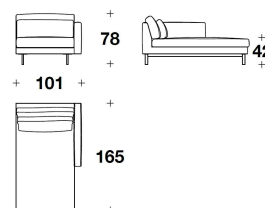

OPTIONAL Oval logo embroidery application on backrest cushions (see special manufactures pag.1)

TSD (POL)
POLTRONA / AMRCHIAR
95x100x78H. – H.S.42cm
37 1/3x39 1/3x30 2/3H. – H.S.16 2/4"

TSD (D2)
DIVANO 2 POSTI / 2 SEATER SOFA
202x100x78H. – H.S.42cm
79 2/3x39 1/3x30 2/3H. – H.S.16 2/4"

TSD (D3)
DIVANO 3 POSTI / 3 SEATER SOFA
242x100x78H. – H.S.42cm
95 1/3x39 1/3x30 2/3H. – H.S.16 2/4"

TSD (D4)
DIVANO 4 POSTI / 4 SEATER SOFA
292x100x78H. – H.S.42cm
115x39 1/3x30 2/3H. – H.S.16 2/4"

TSD (E2D) - TSD (E2S)
ELEMENTO 2 POSTI CON BRACCIO DX
O SX / 2 SEATER ELEMENT WITH
RIGHT OR LEFT ARM
190x100x78H. – H.S.42cm
74 2/3x39 1/3x30 2/3H. – H.S.16 2/4"

TSD (CLD) - TSD (CLS)
CHAISE LONGUE CON BRACCIOLO DX
O SX / CHAISE LONGUE WITH RIGHT
OR LEFT ARM
101x165x78H. – H.S.42cm
39 2/3x65x30 2/3H. – H.S.16 2/4"

TSD (E2D) + TSD (CLS) / TSD (E2S) +
TSD (CLD)
A) ESEMPIO DI COMPOSIZIONE /
SECTIONAL SOFA EXAMPLE
291x165x78H. - H.S.42cm
114 2/3x65x30 2/3H. - H.S.16 2/4"