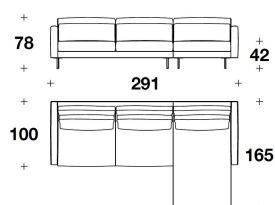

OPTIONAL Oval logo embroidery application on backrest cushions (see special manufactures pag.1)

TSD (POL)
POLTRONA / AMRCHIAR
95x100x78H. – H.S.42cm
37 1/3x39 1/3x30 2/3H. – H.S.16 2/4"

TSD (D2)
DIVANO 2 POSTI / 2 SEATER SOFA
202x100x78H. – H.S.42cm
79 2/3x39 1/3x30 2/3H. – H.S.16 2/4"

TSD (D3)
DIVANO 3 POSTI / 3 SEATER SOFA
242x100x78H. – H.S.42cm
95 1/3x39 1/3x30 2/3H. – H.S.16 2/4"

TSD (D4)
DIVANO 4 POSTI / 4 SEATER SOFA
292x100x78H. – H.S.42cm
115x39 1/3x30 2/3H. – H.S.16 2/4"

TSD (E2D) - TSD (E2S)
ELEMENTO 2 POSTI CON BRACCIO DX
O SX / 2 SEATER ELEMENT WITH
RIGHT OR LEFT ARM
190x100x78H. – H.S.42cm
74 2/3x39 1/3x30 2/3H. – H.S.16 2/4"

TSD (CLD) - TSD (CLS)
CHAISE LONGUE CON BRACCIOLO DX
O SX / CHAISE LONGUE WITH RIGHT
OR LEFT ARM
101x165x78H. – H.S.42cm
39 2/3x65x30 2/3H. – H.S.16 2/4"

TSD (E2D) + TSD (CLS) / TSD (E2S) +
TSD (CLD)
A) ESEMPIO DI COMPOSIZIONE /
SECTIONAL SOFA EXAMPLE
291x165x78H. - H.S.42cm
114 2/3x65x30 2/3H. - H.S.16 2/4"