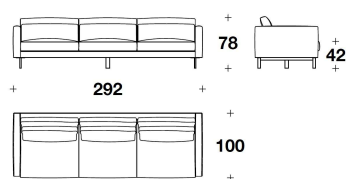

OPTIONAL Oval logo embroidery application on backrest cushions (see special manufactures pag.1)

TSD (POL)
POLTRONA / AMRCHIAR
95x100x78H. – H.S.42cm
37 1/3x39 1/3x30 2/3H. – H.S.16 2/4"

TSD (D2)
DIVANO 2 POSTI / 2 SEATER SOFA
202x100x78H. – H.S.42cm
79 2/3x39 1/3x30 2/3H. – H.S.16 2/4"

TSD (D3)
DIVANO 3 POSTI / 3 SEATER SOFA
242x100x78H. – H.S.42cm
95 1/3x39 1/3x30 2/3H. – H.S.16 2/4"

TSD (D4)
DIVANO 4 POSTI / 4 SEATER SOFA
292x100x78H. – H.S.42cm
115x39 1/3x30 2/3H. – H.S.16 2/4"

TSD (E2D) - TSD (E2S)
ELEMENTO 2 POSTI CON BRACCIO DX
O SX / 2 SEATER ELEMENT WITH
RIGHT OR LEFT ARM
190x100x78H. – H.S.42cm
74 2/3x39 1/3x30 2/3H. – H.S.16 2/4"

TSD (CLD) - TSD (CLS)
CHAISE LONGUE CON BRACCIOLO DX
O SX / CHAISE LONGUE WITH RIGHT
OR LEFT ARM
101x165x78H. – H.S.42cm
39 2/3x65x30 2/3H. – H.S.16 2/4"

TSD (E2D) + TSD (CLS) / TSD (E2S) +
TSD (CLD)
A) ESEMPIO DI COMPOSIZIONE /
SECTIONAL SOFA EXAMPLE
291x165x78H. - H.S.42cm
114 2/3x65x30 2/3H. - H.S.16 2/4"