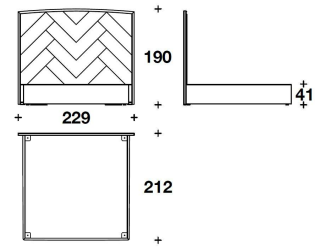

BED BASE Beech wooden slats

HEADBOARD Wood veneered Ebony Macassar or glossy lacquered

COVER Not removable fabric or leather. Headboard back with lining

FEET Wood wengé stained

OPTIONAL Cushion 100x50

ACCESSORY Telecontrol accessory or saddle accessory for lateral side 4 cm. (see LL Sleeping Interiors price-list)

HERITAGE
night
RADAMES

CVR (LE1E) - CVR (LE1L)
 LETTO PER MATERASSO / BED FOR
 MATTRESS
 165x200 - 194x212x190H. - H.B.41cm
 65x78 2/3 - 76 1/3x83 1/3x74 2/3H. -
 H.B.16 1/4"

CVR (LE2E) - CVR (LE2L)
 LETTO PER MATERASSO / BED FOR
 MATTRESS
 185x200 - 214x212x190H. - H.B.41cm
 73x78 2/3 - 84 1/3x83 1/3x74 2/3H. -
 H.B.16 1/4"

CVR (LE7E) - CVR (LE7L)
 LETTO PER MATERASSO / BED FOR
 MATTRESS
 200x200 - 229x212x190H. - H.B.41cm
 78 2/3x78 2/3 - 90x83 1/3x74 2/3H. -
 H.B.16 1/4"

CVR (QUSAE) - CVR (QUSAL)
 QUEEN USA : LETTO PER MATERASSO
 / BED FOR MATTRESS
 152x205 - 181x217x190H. - H.B.41cm
 60x80 2/3 - 71 1/3x85 1/3x74 2/3H. -
 H.B.16 1/4"

CVR (KUSAE) - CVR (KUSAL)
 KING USA : LETTO PER MATERASSO /
 BED FOR MATTRESS
 195x205 - 224x217x190H.-H.B.41cm
 76 2/3x80 2/3 - 88 1/3x85 1/3x74 2/3H.-
 H.B.16 1/4"

CVR (CUSAE) - CVR (CUSAL)
 CALIFORNIA USA : LETTO PER
 MATERASSO / BED FOR MATTRESS
 183x215 - 214x227x190H. - H.B.41cm
 72x84 2/3 - 84 1/3x89 1/3x74 2/3H. -
 H.B.16 1/4"