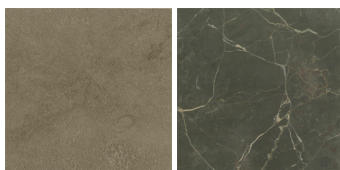

SCOTCH
BRITE

TRAIL

FINISHINGS\TOP\MARBLE (5)

CARRARA
BIANCO MAT

CALACATTA
ORO MAT

PETIT
GRANIT MAT

NOIR SAINT
LAURENT
MAT

CALACATTA
ORO GLOSSY

TRAIL

FINISHINGS\TOP\COMPOSITE STONES (13)

SUPER
WHITE
GLOSSY OR
MICRO-
BLASTED

WHITE SAND
GLOSSY OR
MICRO-
BLASTED

SILVER GRAY
GLOSSY OR
MICRO-
BLASTED

BRUGHIERA
SAND
GLOSSY OR
MICRO-
BLASTED

GREY SEND
GLOSSY OR
MICRO-
BLASTED

RAVEN SAND
GLOSSY OR
MICRO-
BLASTED

NERO SAND
GLOSSY OR
MICRO-
BLASTED

NOCE SAND
GLOSSY OR
MICRO-
BLASTED

PORTLAND
GRAY
GLOSSY OR
MICRO-
BLASTED

DARK MICRO-
BLASTED

STORM VA
GLOSSY OR
MICRO-
BLASTED

WHITE VA
GLOSSY OR
MICRO-
BLASTED

BEIGE
GLOSSY OR
MICRO-
BLASTED

TRAIL

FINISHINGS\TOP\STONES (2)

FOSSENA
BLAZE

STONE
BROWN MAT

TRAIL

FINISHINGS\TOP\LAMINATO TUTTOCOLORE TOUCH VARENNA TOP (6)

F1 BIANCO
TOUCH