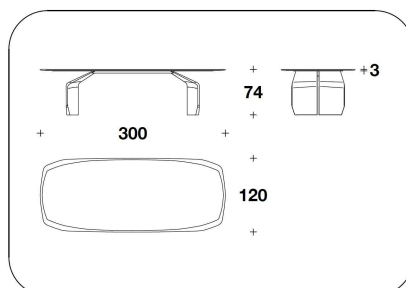

**SPECIAL CUSTOMIZATION:** special lacquering Degradé Lacquer effect, with glossy brushed finishing (delivery date indicated on the confirmation of the order)

BTV (35E) - BTV (35EL) - BTV (35E/SCZ)  
 - BTV (35EL/SCZ)  
 ROUND : TAVOLO / TABLE  
 Ø 180x74H. - THK.3cm  
 Ø 71x29H. - THK.1 3/16"

BTV (35ME) - BTV (35ML) - BTV  
 (35ME/SCZ) - BTV (35ML/SCZ)  
 ROUND MARBLE : TONDO / TABLE  
 Ø 180x74H. - THK.3cm  
 Ø 71x29H. - THK.1 3/16"

BTV (36E) - BTV (36EL) - BTV (36E/SCZ)  
 - BTV (36EL/SCZ)  
 RECTANGULAR : TAVOLO / TABLE  
 250x120x74H. - THK.3cm  
 98 1/3x47 1/3x29H. - THK.1 3/16"

BTV (36ME) - BTV (36ML) - BTV  
 (36ME/SCZ) - BTV (36ML/SCZ)  
 RECTANGULAR MARBLE : TAVOLO /  
 TABLE  
 250x120x74H. - THK.3cm  
 98 1/3x47 1/3x29H. - THK.1 3/16"

BTV (34E) - BTV (34EL) - BTV (34E/SCZ)  
 - BTV (34EL/SCZ)  
 RECTANGULAR : TAVOLO / TABLE  
 300x120x74H. - THK.3cm  
 118x47 1/3x29H. - THK.1 3/16"

BTV (34ME) - BTV (34ML) - BTV  
 (34ME/SCZ) - BTV (34ML/SCZ)  
 RECTANGULAR MARBLE : TAVOLO /  
 TABLE  
 300x120x74H. - THK.3cm  
 118x47 1/3x29H. - THK.1 3/16"

**Note**