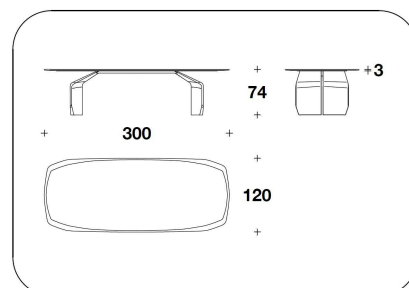

**SPECIAL CUSTOMIZATION:** special lacquering Degradé Lacquer effect, with glossy brushed finishing (delivery date indicated on the confirmation of the order)

BTV (35E) - BTV (35EL) - BTV (35E/SCZ)  
 - BTV (35EL/SCZ)  
 ROUND : TAVOLO / TABLE  
 Ø 180x74H. - THK.3cm  
 Ø 71x29H. - THK.1 3/16"

BTV (35ME) - BTV (35ML) - BTV  
 (35ME/SCZ) - BTV (35ML/SCZ)  
 ROUND MARBLE : TONDO / TABLE  
 Ø 180x74H. - THK.3cm  
 Ø 71x29H. - THK.1 3/16"

BTV (36E) - BTV (36EL) - BTV (36E/SCZ)  
 - BTV (36EL/SCZ)  
 RECTANGULAR : TAVOLO / TABLE  
 250x120x74H. - THK.3cm  
 98 1/3x47 1/3x29H. - THK.1 3/16"

BTV (36ME) - BTV (36ML) - BTV  
 (36ME/SCZ) - BTV (36ML/SCZ)  
 RECTANGULAR MARBLE : TAVOLO /  
 TABLE  
 250x120x74H. - THK.3cm  
 98 1/3x47 1/3x29H. - THK.1 3/16"

BTV (34E) - BTV (34EL) - BTV (34E/SCZ)  
 - BTV (34EL/SCZ)  
 RECTANGULAR : TAVOLO / TABLE  
 300x120x74H. - THK.3cm  
 118x47 1/3x29H. - THK.1 3/16"

BTV (34ME) - BTV (34ML) - BTV  
 (34ME/SCZ) - BTV (34ML/SCZ)  
 RECTANGULAR MARBLE : TAVOLO /  
 TABLE  
 300x120x74H. - THK.3cm  
 118x47 1/3x29H. - THK.1 3/16"

**Note**