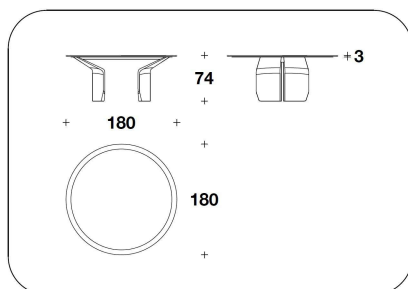

**SPECIAL CUSTOMIZATION:** special lacquering Degradé Lacquer effect, with glossy brushed finishing (delivery date indicated on the confirmation of the order)

BTV (35E) - BTV (35EL) - BTV (35E/SCZ)  
 - BTV (35EL/SCZ)  
 ROUND : TAVOLO / TABLE  
 Ø 180x74H. - THK.3cm  
 Ø 71x29H. - THK.1 3/16"

BTV (35ME) - BTV (35ML) - BTV  
 (35ME/SCZ) - BTV (35ML/SCZ)  
 ROUND MARBLE : TONDO / TABLE  
 Ø 180x74H. - THK.3cm  
 Ø 71x29H. - THK.1 3/16"

BTV (36E) - BTV (36EL) - BTV (36E/SCZ)  
 - BTV (36EL/SCZ)  
 RECTANGULAR : TAVOLO / TABLE  
 250x120x74H. - THK.3cm  
 98 1/3x47 1/3x29H. - THK.1 3/16"

BTV (36ME) - BTV (36ML) - BTV  
 (36ME/SCZ) - BTV (36ML/SCZ)  
 RECTANGULAR MARBLE : TAVOLO /  
 TABLE  
 250x120x74H. - THK.3cm  
 98 1/3x47 1/3x29H. - THK.1 3/16"

BTV (34E) - BTV (34EL) - BTV (34E/SCZ)  
 - BTV (34EL/SCZ)  
 RECTANGULAR : TAVOLO / TABLE  
 300x120x74H. - THK.3cm  
 118x47 1/3x29H. - THK.1 3/16"

BTV (34ME) - BTV (34ML) - BTV  
 (34ME/SCZ) - BTV (34ML/SCZ)  
 RECTANGULAR MARBLE : TAVOLO /  
 TABLE  
 300x120x74H. - THK.3cm  
 118x47 1/3x29H. - THK.1 3/16"

**Note**