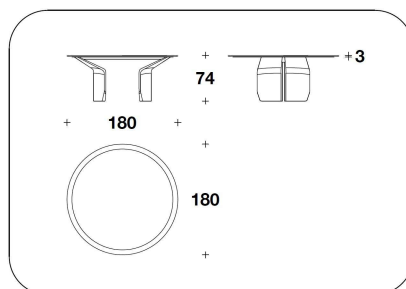

**SPECIAL CUSTOMIZATION:** special lacquering Degradé Lacquer effect, with glossy brushed finishing (delivery date indicated on the confirmation of the order)

BTV (35E) - BTV (35EL) - BTV (35E/SCZ)  
 - BTV (35EL/SCZ)  
 ROUND : TAVOLO / TABLE  
 Ø 180x74H. - THK.3cm  
 Ø 71x29H. - THK.1 3/16"

BTV (35ME) - BTV (35ML) - BTV  
 (35ME/SCZ) - BTV (35ML/SCZ)  
 ROUND MARBLE : TONDO / TABLE  
 Ø 180x74H. - THK.3cm  
 Ø 71x29H. - THK.1 3/16"

BTV (36E) - BTV (36EL) - BTV (36E/SCZ)  
 - BTV (36EL/SCZ)  
 RECTANGULAR : TAVOLO / TABLE  
 250x120x74H. - THK.3cm  
 98 1/3x47 1/3x29H. - THK.1 3/16"

BTV (36ME) - BTV (36ML) - BTV  
 (36ME/SCZ) - BTV (36ML/SCZ)  
 RECTANGULAR MARBLE : TAVOLO /  
 TABLE  
 250x120x74H. - THK.3cm  
 98 1/3x47 1/3x29H. - THK.1 3/16"

BTV (34E) - BTV (34EL) - BTV (34E/SCZ)  
 - BTV (34EL/SCZ)  
 RECTANGULAR : TAVOLO / TABLE  
 300x120x74H. - THK.3cm  
 118x47 1/3x29H. - THK.1 3/16"

BTV (34ME) - BTV (34ML) - BTV  
 (34ME/SCZ) - BTV (34ML/SCZ)  
 RECTANGULAR MARBLE : TAVOLO /  
 TABLE  
 300x120x74H. - THK.3cm  
 118x47 1/3x29H. - THK.1 3/16"

**Note**