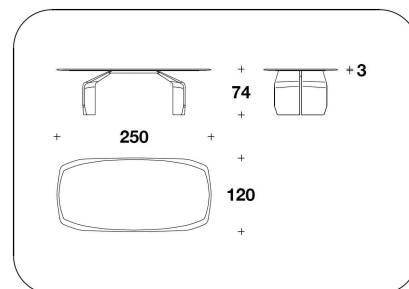

**SPECIAL CUSTOMIZATION:** special lacquering Degradé Lacquer effect, with glossy brushed finishing (delivery date indicated on the confirmation of the order)

BTV (35E) - BTV (35EL) - BTV (35E/SCZ)  
 - BTV (35EL/SCZ)  
 ROUND : TAVOLO / TABLE  
 Ø 180x74H. - THK.3cm  
 Ø 71x29H. - THK.1 3/16"

BTV (35ME) - BTV (35ML) - BTV  
 (35ME/SCZ) - BTV (35ML/SCZ)  
 ROUND MARBLE : TONDO / TABLE  
 Ø 180x74H. - THK.3cm  
 Ø 71x29H. - THK.1 3/16"

BTV (36E) - BTV (36EL) - BTV (36E/SCZ)  
 - BTV (36EL/SCZ)  
 RECTANGULAR : TAVOLO / TABLE  
 250x120x74H. - THK.3cm  
 98 1/3x47 1/3x29H. - THK.1 3/16"

BTV (36ME) - BTV (36ML) - BTV  
 (36ME/SCZ) - BTV (36ML/SCZ)  
 RECTANGULAR MARBLE : TAVOLO /  
 TABLE  
 250x120x74H. - THK.3cm  
 98 1/3x47 1/3x29H. - THK.1 3/16"

BTV (34E) - BTV (34EL) - BTV (34E/SCZ)  
 - BTV (34EL/SCZ)  
 RECTANGULAR : TAVOLO / TABLE  
 300x120x74H. - THK.3cm  
 118x47 1/3x29H. - THK.1 3/16"

BTV (34ME) - BTV (34ML) - BTV  
 (34ME/SCZ) - BTV (34ML/SCZ)  
 RECTANGULAR MARBLE : TAVOLO /  
 TABLE  
 300x120x74H. - THK.3cm  
 118x47 1/3x29H. - THK.1 3/16"

**Note**