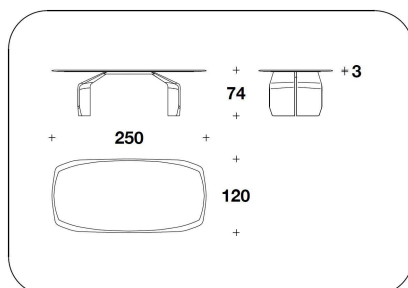

**SPECIAL CUSTOMIZATION:** special lacquering Degradé Lacquer effect, with glossy brushed finishing (delivery date indicated on the confirmation of the order)

BTV (35E) - BTV (35EL) - BTV (35E/SCZ)  
 - BTV (35EL/SCZ)  
 ROUND : TAVOLO / TABLE  
 Ø 180x74H. - THK.3cm  
 Ø 71x29H. - THK.1 3/16"

BTV (35ME) - BTV (35ML) - BTV  
 (35ME/SCZ) - BTV (35ML/SCZ)  
 ROUND MARBLE : TONDO / TABLE  
 Ø 180x74H. - THK.3cm  
 Ø 71x29H. - THK.1 3/16"

BTV (36E) - BTV (36EL) - BTV (36E/SCZ)  
 - BTV (36EL/SCZ)  
 RECTANGULAR : TAVOLO / TABLE  
 250x120x74H. - THK.3cm  
 98 1/3x47 1/3x29H. - THK.1 3/16"

BTV (36ME) - BTV (36ML) - BTV  
 (36ME/SCZ) - BTV (36ML/SCZ)  
 RECTANGULAR MARBLE : TAVOLO /  
 TABLE  
 250x120x74H. - THK.3cm  
 98 1/3x47 1/3x29H. - THK.1 3/16"

BTV (34E) - BTV (34EL) - BTV (34E/SCZ)  
 - BTV (34EL/SCZ)  
 RECTANGULAR : TAVOLO / TABLE  
 300x120x74H. - THK.3cm  
 118x47 1/3x29H. - THK.1 3/16"

BTV (34ME) - BTV (34ML) - BTV  
 (34ME/SCZ) - BTV (34ML/SCZ)  
 RECTANGULAR MARBLE : TAVOLO /  
 TABLE  
 300x120x74H. - THK.3cm  
 118x47 1/3x29H. - THK.1 3/16"

**Note**