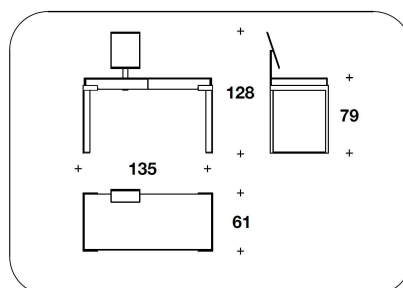

CASSETTI Frontali in legno coordinato al top, interno laccato opaco e rivestito in microfibra

OPTIONAL Specchio extrachiaro bisellato con struttura in acciaio finitura coordinata

FRAME Steel with polished brass, gun-metal grey or Bronze Shadow finishing
TOP Lacquered wood or veneered Ebony Macassar, Rosewood or Rosewood Dark, with glossy brushed finishing. Brass details coordinated with the frame

DRAWERS Wooden frontal drawer coordinated with the top, inside matt lacquered with microfibre cover

OPTIONAL Extra clear grinded mirror with steel coordinated frame

TAV (TA43E) - TAV (TA43L)
 LADY DESK : CONSOLLE / CONSOLE
 135x61x77H.cm
 53x24x30 1/3H."

TAV (TA43E) - TAV (TA43L)
 LADY DESK : CONSOLLE / CONSOLE
 135x61x77H.cm
 53x24x30 1/3H."

Note