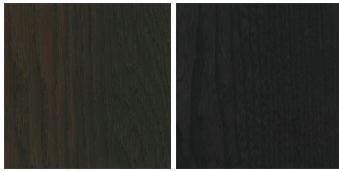

BIGGER

FINISHINGS\STRUCTURE\WOODS (2)

SPESSART
OAK

BLACK ELM