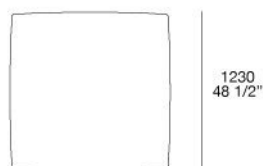

BIGGER

CARLO COLOMBO (2012)

Piano in marmo / Marble top

TBG123

Poliform