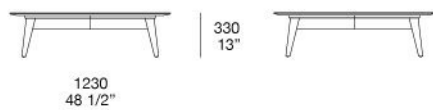

BIGGER

CARLO COLOMBO (2012)

TBG123