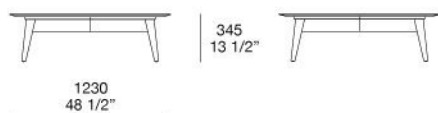

BIGGER

CARLO COLOMBO (2012)

Piano in marmo / Marble top

TBG123

Poliform