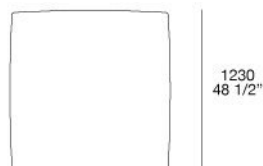

BIGGER

CARLO COLOMBO (2012)

TBG123