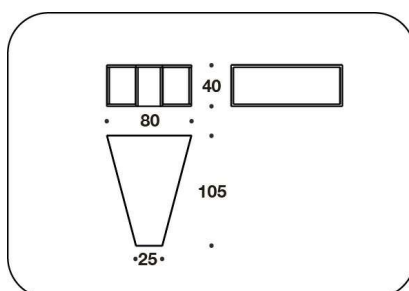

TCT (CF46L- 46E - 46P - 46AL - 46AE - 46AP- 46BL- 46BE- 46BP - 46L/V- 46E/V - 46P/V)
COFFEE TABLE
80x105x40H. - 80x53x6H.cm
31 1/3x41 1/3x15 3/4H. - 31 1/3x21x2 6/16H."