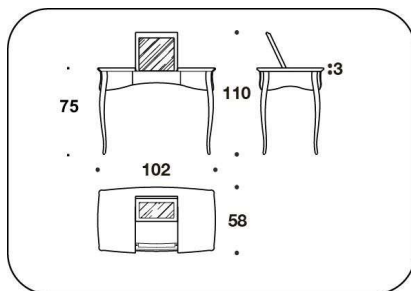

FRAME Wood with glossy polished brushed finishing with top covered in leather where available, internal cassetts with microfibre cover

OPTIONAL "Spy", "Eiffel" or "Goccia" handle, where indicated

CNV (10/T) - CNV (/OPT) - CNV (/OPT1) -
CNV (/OPT2)
BUSINESS DESK SCRIVANIA /
WRITING-DESK
120x63x75H.cm
47 1/3x24 2/3x29 2/3H."

CNV (7/T)
CONSOLLE / CONSOLE
140x45x80H.cm
55x17 3/4x31 1/3H."

CNV (7/T)
CONSOLLE / CONSOLE
140x45x80H.cm
55x17 3/4x31 1/3H."

CNV (9) - CNV (/OPT) - CNV (/OPT1) - CNV (/OPT2)
 LADY DESK TOILETTA CON SPECCHIO APRIBILE / BEAUTY DESK WITH FOLDABLE MIRROR
 102x58x75/110H.cm
 40x23x29 2/3/43 1/3H."

CNV (9) - CNV (/OPT) - CNV (/OPT1) - CNV (/OPT2)
 LADY DESK TOILETTA CON SPECCHIO APRIBILE / BEAUTY DESK WITH FOLDABLE MIRROR
 102x58x75/110H.cm
 40x23x29 2/3/43 1/3H."

CNV (11)
 PETTINEUSE LADY DESK 2 : TOILETTA PICCOLA CON SPECCHIO REGOLABILE / SMALL BEAUTY DESK WITH ADJUSTABLE MIRROR
 96x57x77/132H.cm
 37 2/3x22 1/3x30 1/3/52H."

CNV (11)
 PETTINEUSE LADY DESK 2 : TOILETTA PICCOLA CON SPECCHIO REGOLABILE / SMALL BEAUTY DESK WITH ADJUSTABLE MIRROR
 96x57x77/132H.cm
 37 2/3x22 1/3x30 1/3/52H."

Note