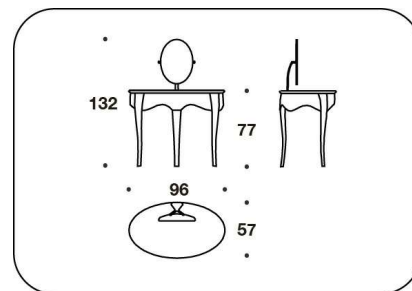

FRAME Wood with glossy polished brushed finishing with top covered in leather where available, internal cassetts with microfibre cover

OPTIONAL "Spy", "Eiffel" or "Goccia" handle, where indicated

CNV (10/T) - CNV (/OPT) - CNV (/OPT1) -
CNV (/OPT2)
BUSINESS DESK SCRIVANIA /
WRITING-DESK
120x63x75H.cm
47 1/3x24 2/3x29 2/3H."

CNV (7/T)
CONSOLLE / CONSOLE
140x45x80H.cm
55x17 3/4x31 1/3H."

CNV (7/T)
CONSOLLE / CONSOLE
140x45x80H.cm
55x17 3/4x31 1/3H."

CNV (9) - CNV (/OPT) - CNV (/OPT1) - CNV (/OPT2)
 LADY DESK TOILETTA CON SPECCHIO APRIBILE / BEAUTY DESK WITH FOLDABLE MIRROR
 102x58x75/110H.cm
 40x23x29 2/3/43 1/3H."

CNV (9) - CNV (/OPT) - CNV (/OPT1) - CNV (/OPT2)
 LADY DESK TOILETTA CON SPECCHIO APRIBILE / BEAUTY DESK WITH FOLDABLE MIRROR
 102x58x75/110H.cm
 40x23x29 2/3/43 1/3H."

CNV (11)
 PETTINEUSE LADY DESK 2 : TOILETTA PICCOLA CON SPECCHIO REGOLABILE / SMALL BEAUTY DESK WITH ADJUSTABLE MIRROR
 96x57x77/132H.cm
 37 2/3x22 1/3x30 1/3/52H."

CNV (11)
 PETTINEUSE LADY DESK 2 : TOILETTA PICCOLA CON SPECCHIO REGOLABILE / SMALL BEAUTY DESK WITH ADJUSTABLE MIRROR
 96x57x77/132H.cm
 37 2/3x22 1/3x30 1/3/52H."

Note