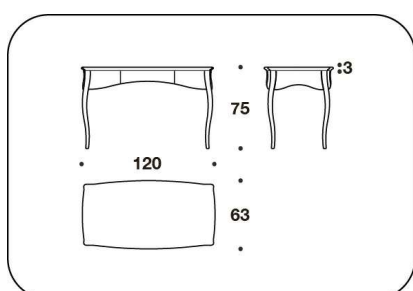

DESCRIZIONE TECNICA / TECHNICAL DESCRIPTION

STRUTTURA Legno con finitura laccata lucida spazzolata con top rivestito in pelle ove indicato, interno cassetti in microfibra

OPTIONAL Maniglia "Spy", "Eiffel" o "Goccia" ove indicato.

FRAME Wood with glossy polished brushed finishing with top covered in leather where available, internal cassetts with microfibre cover

OPTIONAL "Spy", "Eiffel" or "Goccia" handle, where indicated

CNV (10/T) - CNV (/OPT) - CNV (/OPT1) -
CNV (/OPT2)
BUSINESS DESK SCRIVANIA /
WRITING-DESK
120x63x75H.cm
47 1/3x24 2/3x29 2/3H."

CNV (7/T)
CONSOLLE / CONSOLE
140x45x80H.cm
55x17 3/4x31 1/3H."

CNV (7/T)
CONSOLLE / CONSOLE
140x45x80H.cm
55x17 3/4x31 1/3H."

CNV (9) - CNV (/OPT) - CNV (/OPT1) - CNV (/OPT2)
 LADY DESK TOILETTA CON SPECCHIO APRIBILE / BEAUTY DESK WITH FOLDABLE MIRROR
 102x58x75/110H.cm
 40x23x29 2/3/43 1/3H."

CNV (11)
 PETTINEUSE LADY DESK 2 : TOILETTA PICCOLA CON SPECCHIO REGOLABILE / SMALL BEAUTY DESK WITH ADJUSTABLE MIRROR
 96x57x77/132H.cm
 37 2/3x22 1/3x30 1/3/52H."

Note