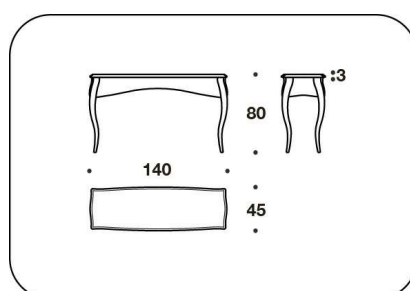

DESCRIZIONE TECNICA / TECHNICAL DESCRIPTION

STRUTTURA Legno con finitura laccata lucida spazzolata con top rivestito in pelle ove indicato, interno cassetti in microfibra

OPTIONAL Maniglia "Spy", "Eiffel" o "Goccia" ove indicato.

FRAME Wood with glossy polished brushed finishing with top covered in leather where available, internal cassetts with microfibre cover

OPTIONAL "Spy", "Eiffel" or "Goccia" handle, where indicated

CNV (10/T) - CNV (/OPT) - CNV (/OPT1) -
CNV (/OPT2)
BUSINESS DESK SCRIVANIA /
WRITING-DESK
120x63x75H.cm
47 1/3x24 2/3x29 2/3H."

CNV (7/T)
CONSOLLE / CONSOLE
140x45x80H.cm
55x17 3/4x31 1/3H."

CNV (7/T)
CONSOLLE / CONSOLE
140x45x80H.cm
55x17 3/4x31 1/3H."

CNV (9) - CNV (/OPT) - CNV (/OPT1) - CNV (/OPT2)
 LADY DESK TOILETTA CON SPECCHIO APRIBILE / BEAUTY DESK WITH FOLDABLE MIRROR
 102x58x75/110H.cm
 40x23x29 2/3/43 1/3H."

CNV (11)
 PETTINEUSE LADY DESK 2 : TOILETTA PICCOLA CON SPECCHIO REGOLABILE / SMALL BEAUTY DESK WITH ADJUSTABLE MIRROR
 96x57x77/132H.cm
 37 2/3x22 1/3x30 1/3/52H."

Note